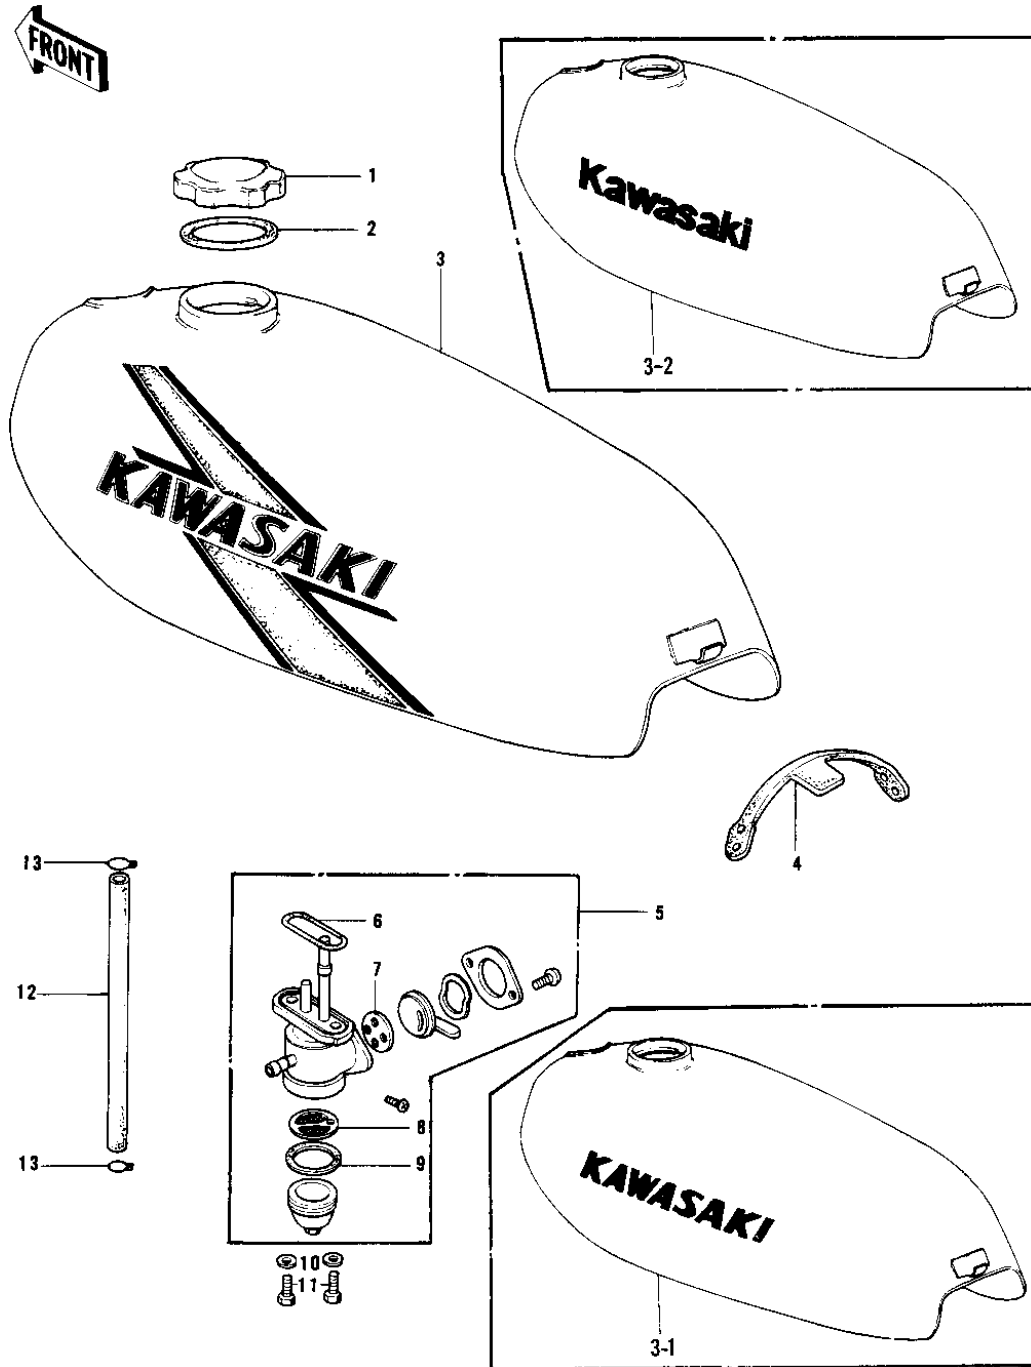

1976 KD175-A1 PARTS DIAGRAM

FUEL TANK

1976 KD175-A1 PARTS LIST

FUEL TANK

ITEM NAME	PART NUMBER	QUANTITY
CAP,FUEL TANK (Ref # 1)	51048-1013	1
GASKET,FUEL TANK CAP (Ref # 2)	51059-011	1
TANK-FUEL,SILVER (Ref # 3)	51001-101-4E	1
TANK-FUEL,QUICK SILVR (Ref # 3)	51001-120-4E	1
TANK-FUEL,LIME GREEN (Ref # 3-1)	51001-101-7F	1
TANK-FUEL,TANGERINE (Ref # 3-2)	51001-101-B2	1
BAND,FUEL TANK (Ref # 4)	92072-075	1
TAP ASSY,FUEL (Ref # 5)	51023-1001	1
TAP ASSY,FUEL (Ref # 5)	51023-1001	1
"O" RING (Ref # 6)	51039-003	1
GASKET-FUEL COCK LEV (Ref # 7)	92065-094	1
STRAINER,FUEL (Ref # 8)	51038-008	1
GASKET FUEL COCK CUP (Ref # 9)	51037-011	1
WASHER-PLAIN (Ref # 10)	92022-183	2
BOLT-HEX HEAD,6X16 (Ref # 11)	92001-114	2
PIPE,FUEL (Ref # 12)	92059-108	1
CLAMP FUEL PIPE (Ref # 13)	92037-010	2