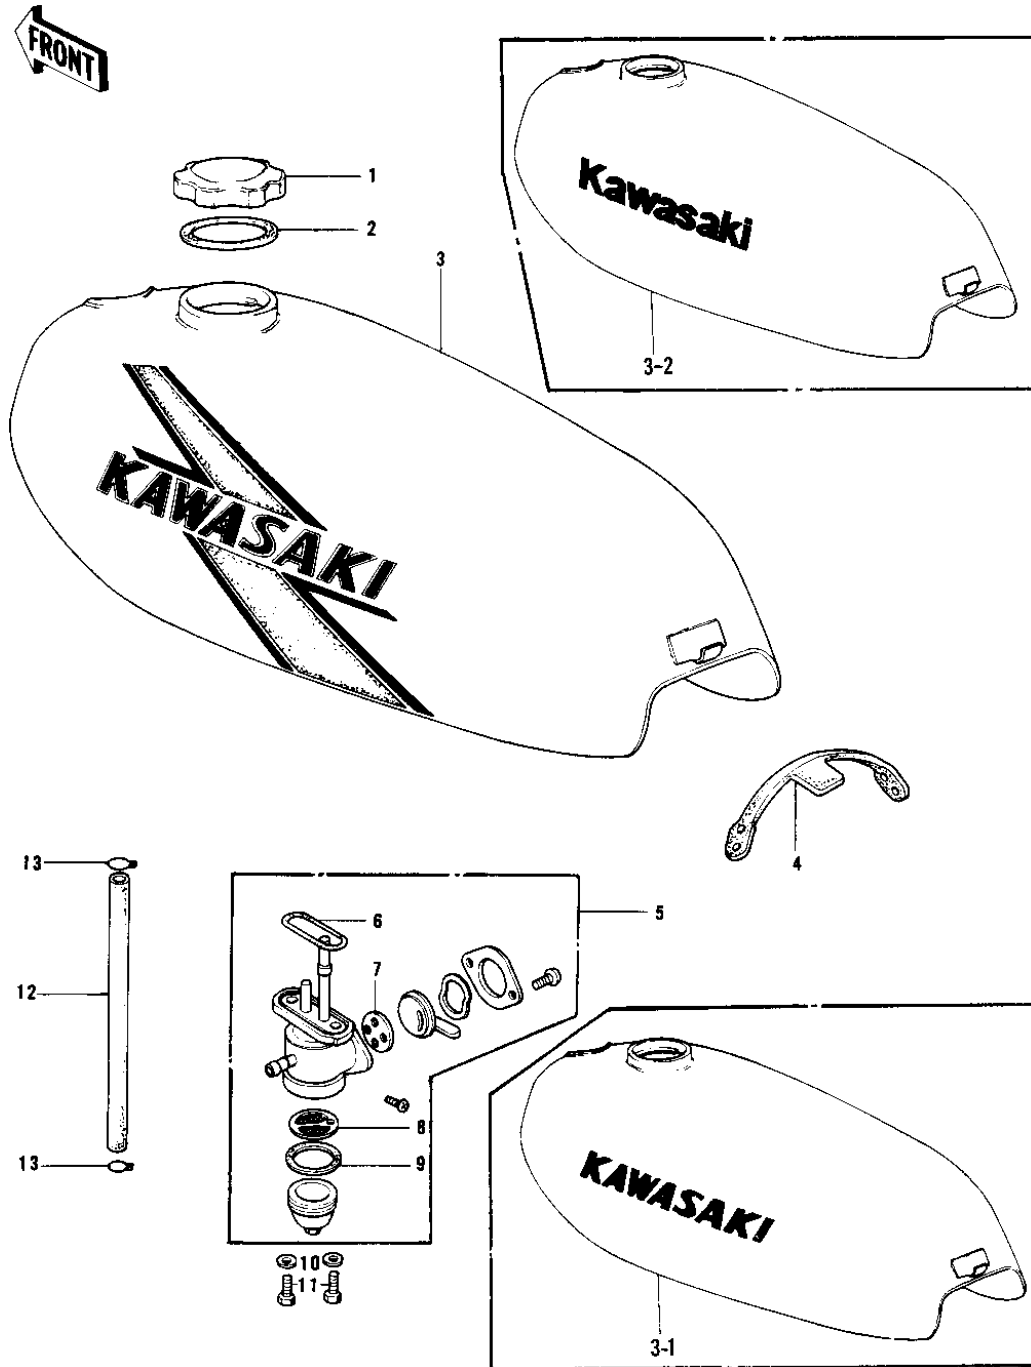

1978 KD175-A3 PARTS DIAGRAM

FUEL TANK

1978 KD175-A3 PARTS LIST

FUEL TANK

ITEM NAME	PART NUMBER	QUANTITY
CAP,FUEL TANK (Ref # 1)	51048-1013	
GASKET,FUEL TANK CAP (Ref # 2)	51059-011	
TANK-FUEL,SILVER (Ref # 3)	51001-101-4E	
TANK-FUEL,QUICK SILVR (Ref # 3)	51001-120-4E	
TANK-FUEL,LIME GREEN (Ref # 3-1)	51001-101-7F	
TANK-FUEL,TANGERINE (Ref # 3-2)	51001-101-B2	
BAND,FUEL TANK (Ref # 4)	92072-075	
TAP ASSY,FUEL (Ref # 5)	51023-1001	
TAP ASSY,FUEL (Ref # 5)	51023-1001	
"O" RING (Ref # 6)	51039-003	
GASKET-FUEL COCK LEV (Ref # 7)	92065-094	
STRAINER,FUEL (Ref # 8)	51038-008	
GASKET FUEL COCK CUP (Ref # 9)	51037-011	
WASHER-PLAIN (Ref # 10)	92022-183	
BOLT-HEX HEAD,6X16 (Ref # 11)	92001-114	
PIPE,FUEL (Ref # 12)	92059-108	
CLAMP FUEL PIPE (Ref # 13)	92037-010	