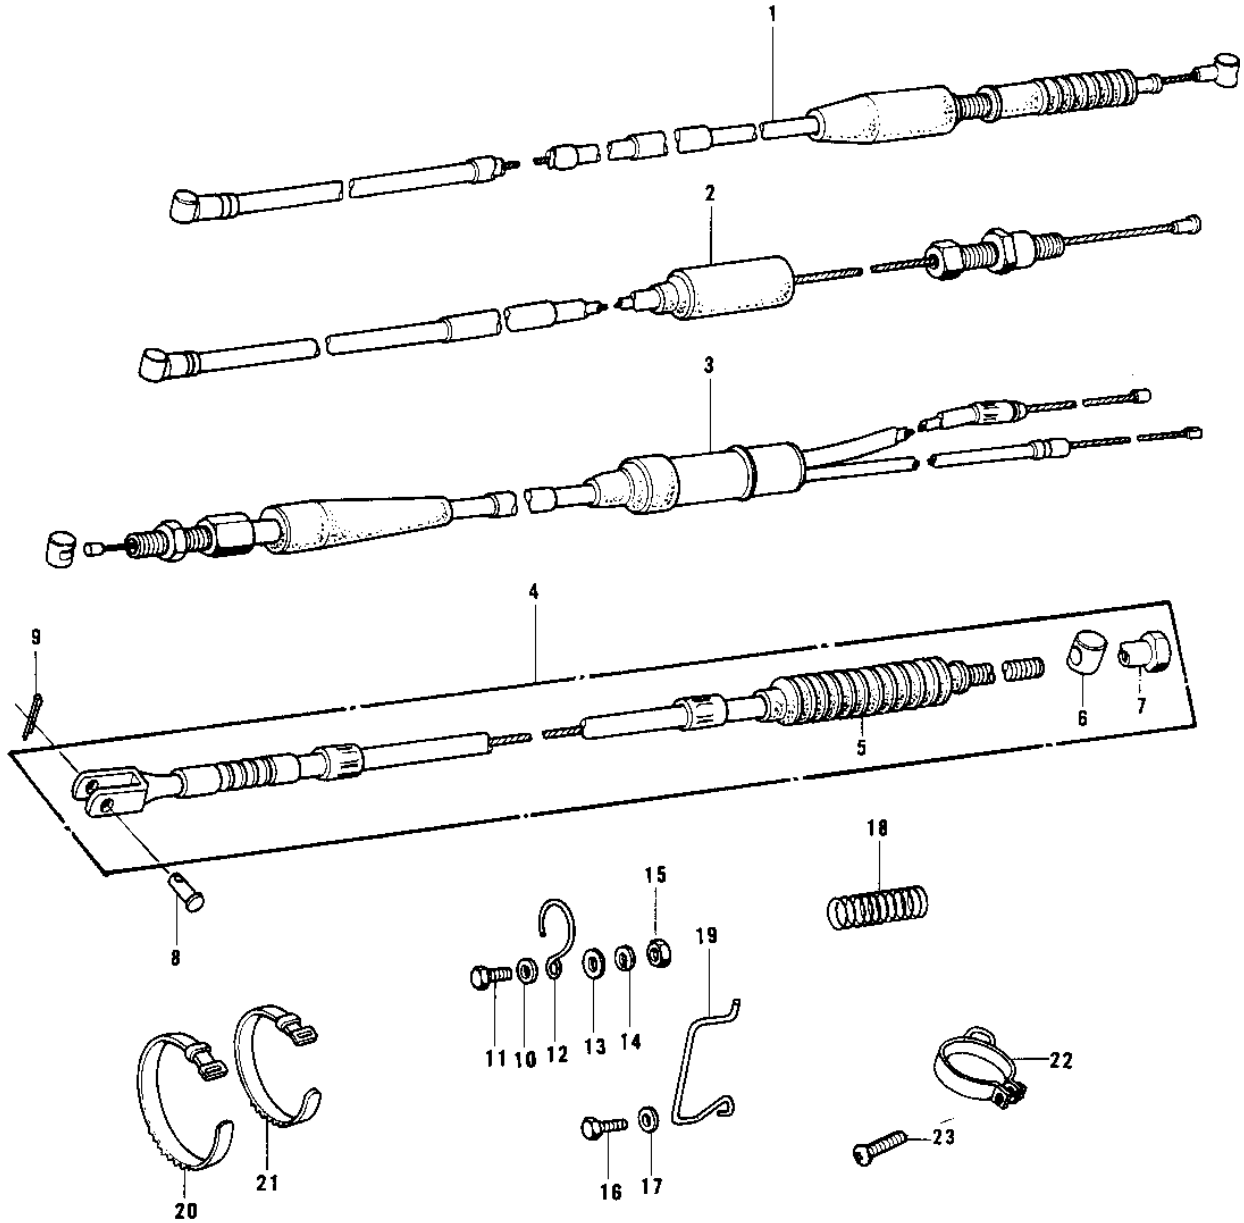

1976 KD175-A1 PARTS DIAGRAM

CABLES

1976 KD175-A1 PARTS LIST

CABLES

ITEM NAME	PART NUMBER	QUANTITY
CABLE,FRONT BRAKE (Ref # 1)	54005-079	1
CABLE,CLUTCH (Ref # 2)	54011-084	1
CABLE,CONTROL (Ref # 3)	54012-130	1
CABLE,REAR BRAKE (Ref # 4)	54022-028	1
DUST COVER-BRKE CABLE (Ref # 5)	54009-007	1
PIN BRAKE ROD (Ref # 6)	92043-053	1
NUT-BRAKE CABLE ADJST (Ref # 7)	92015-041	1
PIN (Ref # 8)	92043-125	1
PIN COTTER 2.0X15 (Ref # 9)	550D2015	1
WASHER PLAIN 6MM (Ref # 10)	410B0600	1
BOLT-UPSET (Ref # 11)	112G0618	1
CLAMP,CABLE (Ref # 12)	92037-092	1
WASHER PLAIN 6MM (Ref # 13)	411B0600	1
WASHER SPRING 6MM (Ref # 14)	461F0600	1
NUT 6MM (Ref # 15)	311B0600	1
BOLT-UPSET,6X12 (Ref # 16)	112G0612	1
WASHER PLAIN 6MM (Ref # 17)	411B0600	1
SPRING,COIL (Ref # 18)	54025-004	1
CLAMP,CABLE (Ref # 19)	92037-175	1
BAND,LONG (Ref # 20)	92072-032	2
BAND,SHORT (Ref # 21)	92072-030	2
CLAMP,FRONT BRK CABLE (Ref # 22)	92037-197	1
SCREW PAN HEAD 6X20 (Ref # 23)	220B0620	1