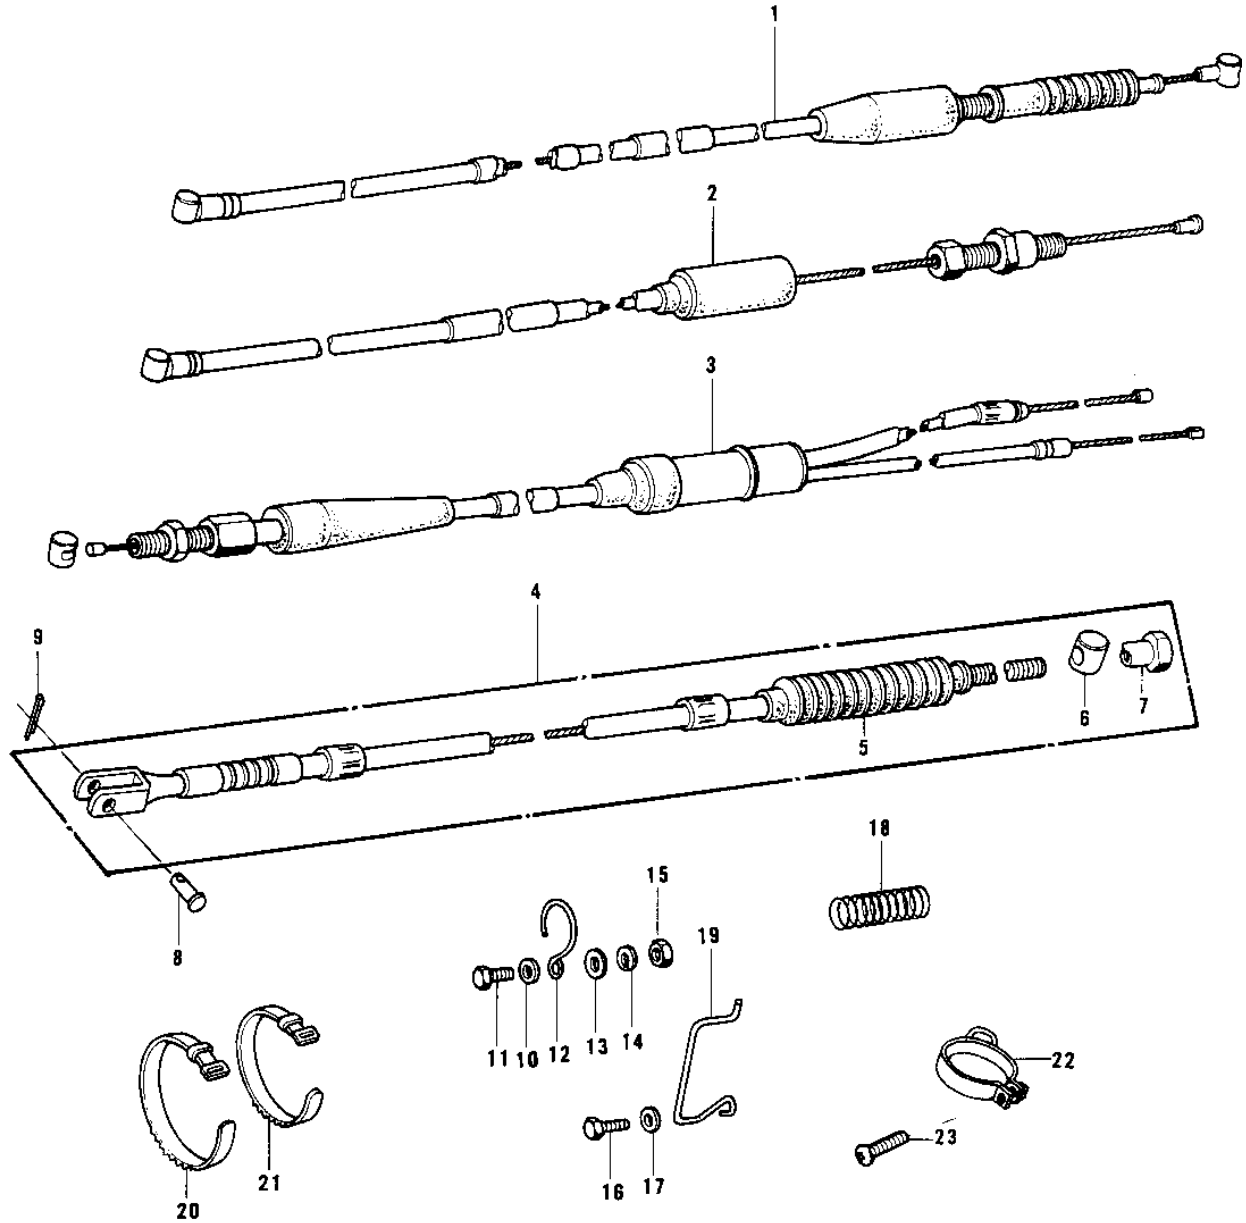

1977 KD175-A2 PARTS DIAGRAM

CABLES

1977 KD175-A2 PARTS LIST

CABLES

ITEM NAME	PART NUMBER	QUANTITY
CABLE,FRONT BRAKE (Ref # 1)	54005-079	
CABLE,CLUTCH (Ref # 2)	54011-084	
CABLE,CONTROL (Ref # 3)	54012-130	
CABLE,REAR BRAKE (Ref # 4)	54022-028	
DUST COVER-BRKE CABLE (Ref # 5)	54009-007	
PIN BRAKE ROD (Ref # 6)	92043-053	
NUT-BRAKE CABLE ADJST (Ref # 7)	92015-041	
PIN (Ref # 8)	92043-125	
PIN COTTER 2.0X15 (Ref # 9)	550D2015	
WASHER PLAIN 6MM (Ref # 10)	410B0600	
BOLT-UPSET (Ref # 11)	112G0618	
CLAMP,CABLE (Ref # 12)	92037-092	
WASHER PLAIN 6MM (Ref # 13)	411B0600	
WASHER SPRING 6MM (Ref # 14)	461F0600	
NUT 6MM (Ref # 15)	311B0600	
BOLT-UPSET,6X12 (Ref # 16)	112G0612	
WASHER PLAIN 6MM (Ref # 17)	411B0600	
SPRING,COIL (Ref # 18)	54025-004	
CLAMP,CABLE (Ref # 19)	92037-175	
BAND,LONG (Ref # 20)	92072-032	
BAND,SHORT (Ref # 21)	92072-030	
CLAMP,FRONT BRK CABLE (Ref # 22)	92037-197	
SCREW PAN HEAD 6X20 (Ref # 23)	220B0620	