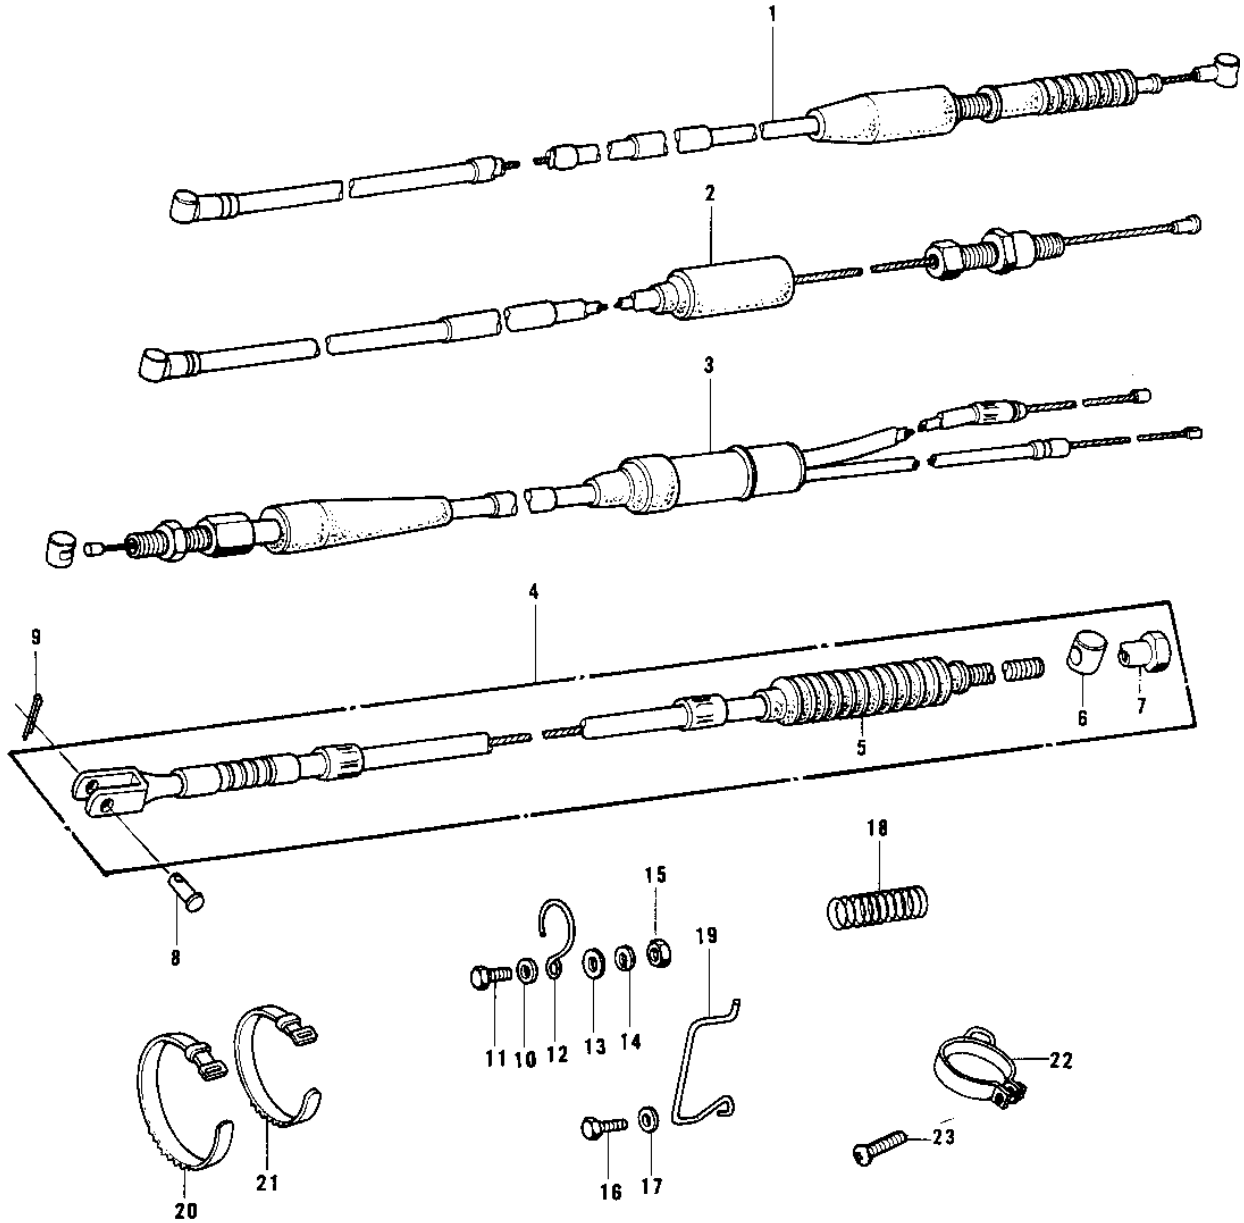

# 1978 KD175-A3 PARTS DIAGRAM

## CABLES

# 1978 KD175-A3 PARTS LIST

## CABLES

ITEM NAME	PART NUMBER	QUANTITY
CABLE,FRONT BRAKE (Ref # 1)	54005-079	
CABLE,CLUTCH (Ref # 2)	54011-084	
CABLE,CONTROL (Ref # 3)	54012-130	
CABLE,REAR BRAKE (Ref # 4)	54022-028	
DUST COVER-BRKE CABLE (Ref # 5)	54009-007	
PIN BRAKE ROD (Ref # 6)	92043-053	
NUT-BRAKE CABLE ADJST (Ref # 7)	92015-041	
PIN (Ref # 8)	92043-125	
PIN COTTER 2.0X15 (Ref # 9)	550D2015	
WASHER PLAIN 6MM (Ref # 10)	410B0600	
BOLT-UPSET (Ref # 11)	112G0618	
CLAMP,CABLE (Ref # 12)	92037-092	
WASHER PLAIN 6MM (Ref # 13)	411B0600	
WASHER SPRING 6MM (Ref # 14)	461F0600	
NUT 6MM (Ref # 15)	311B0600	
BOLT-UPSET,6X12 (Ref # 16)	112G0612	
WASHER PLAIN 6MM (Ref # 17)	411B0600	
SPRING,COIL (Ref # 18)	54025-004	
CLAMP,CABLE (Ref # 19)	92037-175	
BAND,LONG (Ref # 20)	92072-032	
BAND,SHORT (Ref # 21)	92072-030	
CLAMP,FRONT BRK CABLE (Ref # 22)	92037-197	
SCREW PAN HEAD 6X20 (Ref # 23)	220B0620	