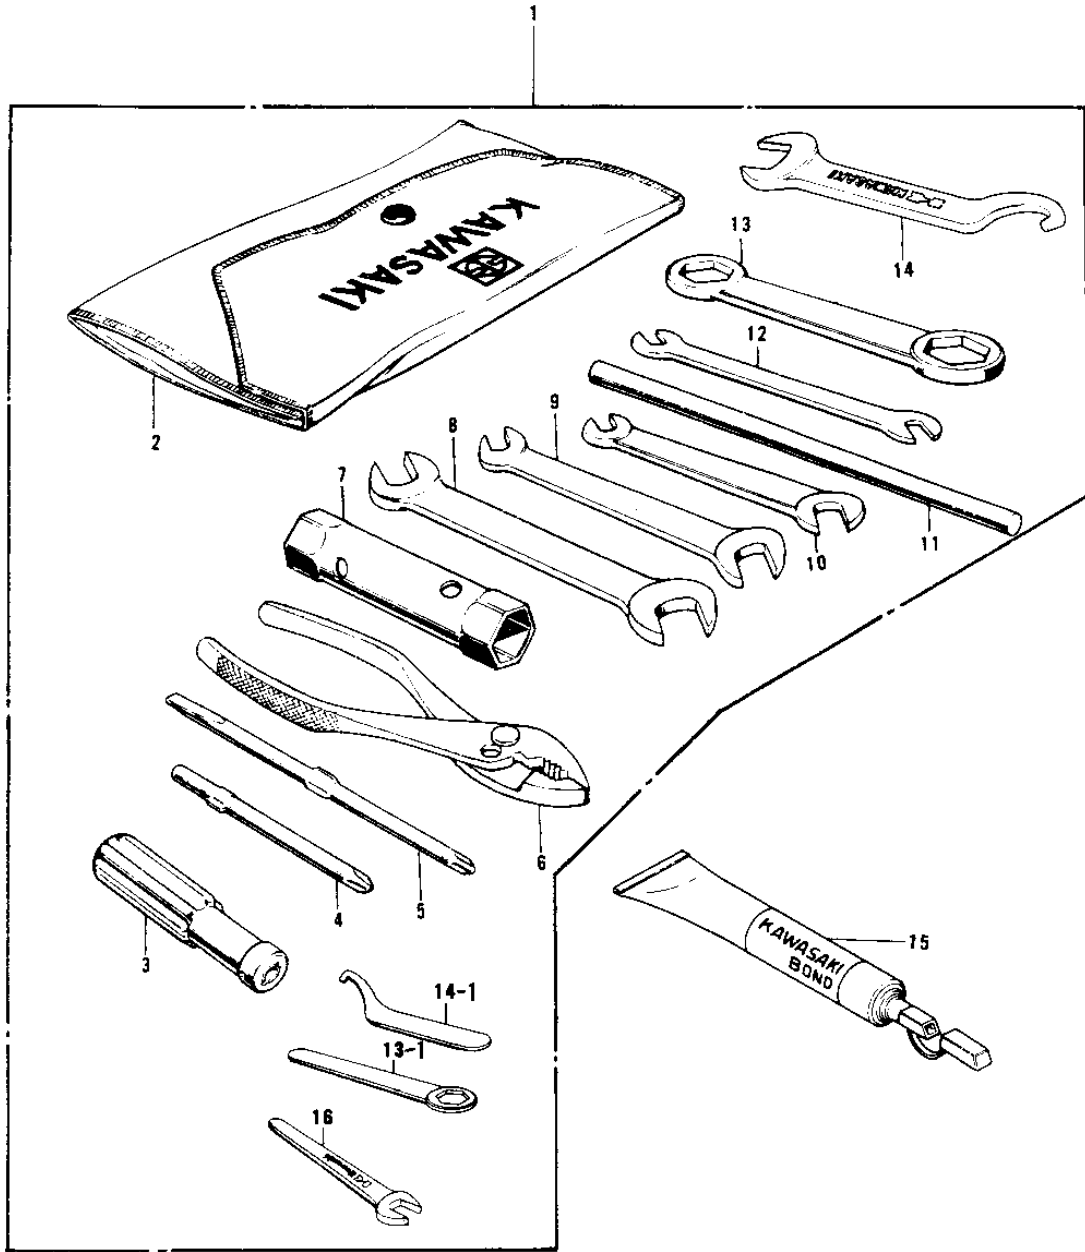

1977 KD175-A2 PARTS DIAGRAM

OWNER TOOLS

1977 KD175-A2 PARTS LIST

OWNER TOOLS

ITEM NAME	PART NUMBER	QUANTITY
56007-1001 (Canada) (Ref # 1)	56007-059	
TOOL KIT (Canada) (Ref # 1)	56007-1001	
BAG,TOOL (Ref # 2)	56008-008	
92106-1001 (Canada) (Ref # 3)	92106-002	
SCREW DRIVER #3 PHLIP (Ref # 4)	92107-005	
TOOL-DRIVER (Ref # 5)	92107-1052	
92112-003 (Canada) (Ref # 6)	92112-005	
WRENCH,BOX,17X21 (Ref # 7)	92110-012	
TOOL-WRENCH,OPEN END, (Ref # 8)	92110-1153	
WRENCH,OPEN END,12X13 (Ref # 9)	92126-002	
WRENCH,OPEN,8X10 (Ref # 10)	92126-001	
92111-005 (Canada) (Ref # 11)	92111-007	
TIGHTENER,SPOKE (Ref # 12)	92108-011	
92110-1022 (Canada) (Ref # 13)	92108-009	
92110-1150 (Canada) (Ref # 13-1)	92110-1003	
WRENCH,HOOK,19M/M (Ref # 14)	92126-013	
92110-1035 (Canada) (Ref # 14-1)	92110-1006	
LIQUID GASKET (Ref # 15)	92104-002	
WRENCH,OPEN END,19M/M (Ref # 16)	92110-1004	