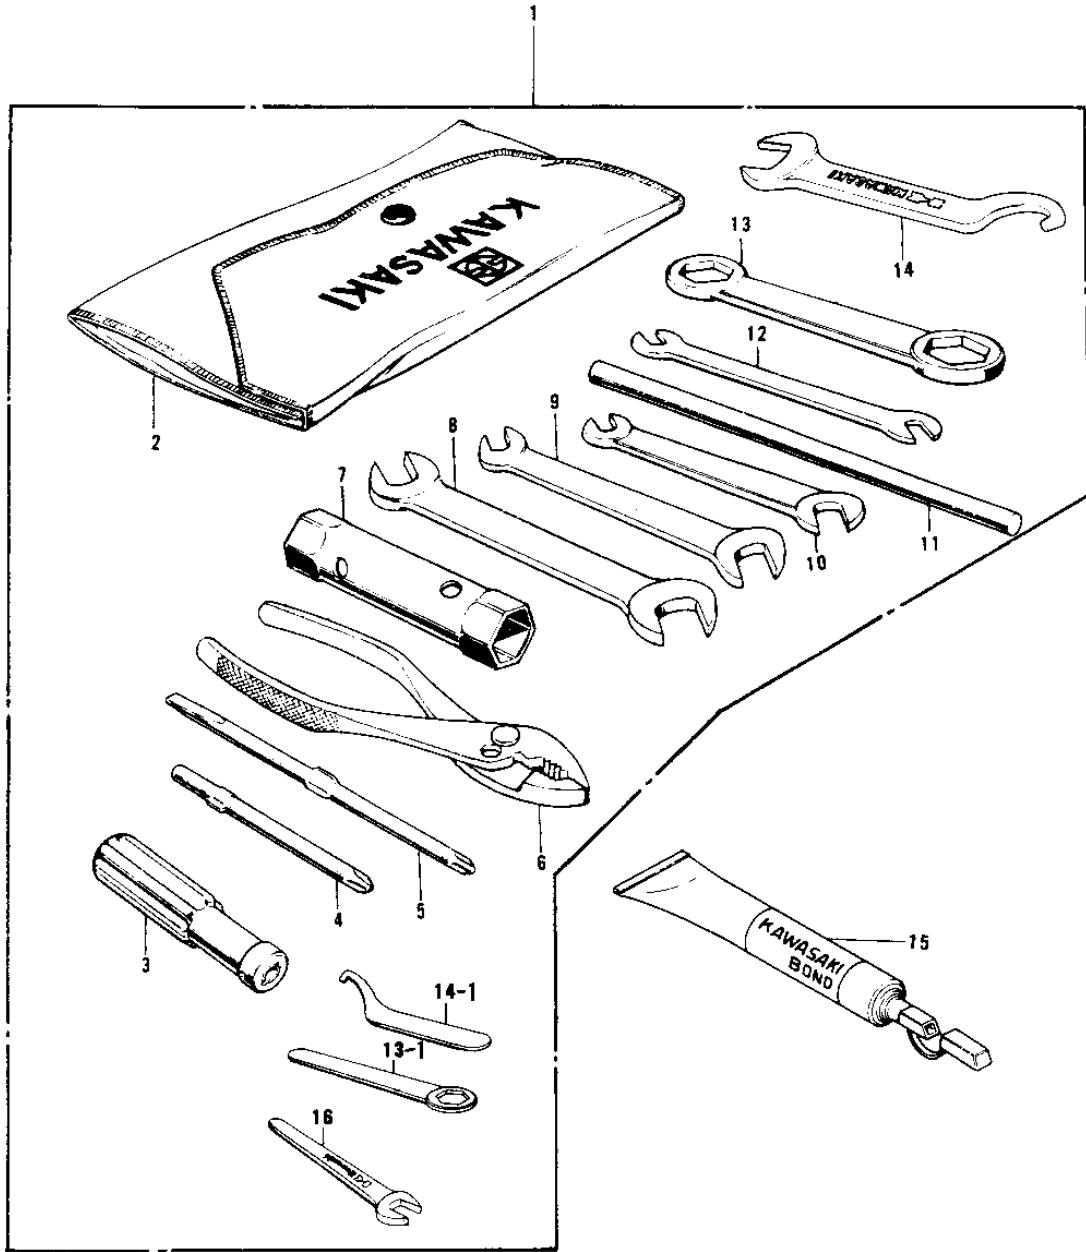

1978 KD175-A3 PARTS DIAGRAM

OWNER TOOLS