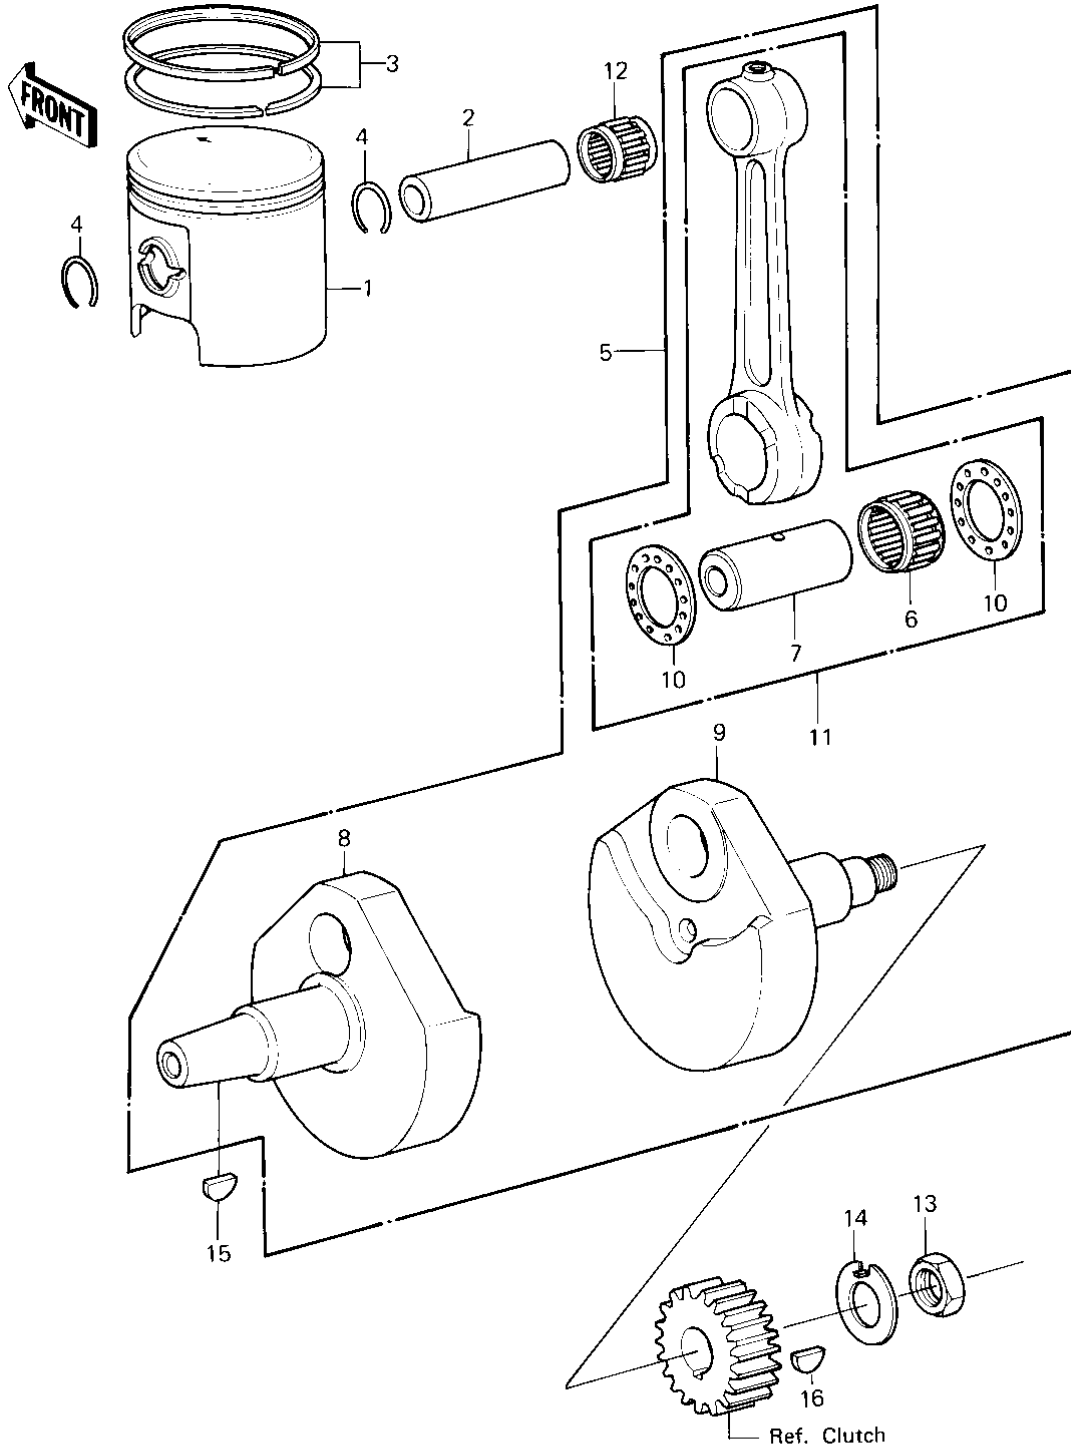

1980 KDX175 PARTS DIAGRAM

CRANKSHAFT/PISTON (80 A1)

1980 KDX175 PARTS LIST

CRANKSHAFT/PISTON ('80 A1)

ITEM NAME	PART NUMBER	QUANTITY
PISTON-ENGINE (Ref # 1)	13001-1048	1
PIN-PISTON (Ref # 2)	13002-1004	1
RING-SET-PISTON (Ref # 3)	13008-5034	1
CIRCLIP PISTON PIN (Ref # 4)	92036-004	2
CRANKSHAFT ASSY (Ref # 5)	13031-1032	1
NEEDLE BEARING,BIG E (Ref # 6)	13034-1002	1
PIN,CRANK (Ref # 7)	13035-1001	1
CRANKSHAFT,L.H (Ref # 8)	13037-1062	1
CRANKSHAFT,R.H (Ref # 9)	13037-1063	1
WASHER SIDE (Ref # 10)	92026-011	2
CONNECTING ROD ASSY (Ref # 11)	13044-5017	1
BRG,NEEDLE,KBK162019 (Ref # 12)	13033-1004	1
NUT 12MM (Ref # 13)	92015-006	1
WASHER,LOCK (Ref # 14)	92022-1063	1
WOODRUFF KEY (Ref # 15)	92038-001	1
WOODRUFF KEY PRY PIN (Ref # 16)	92038-003	1