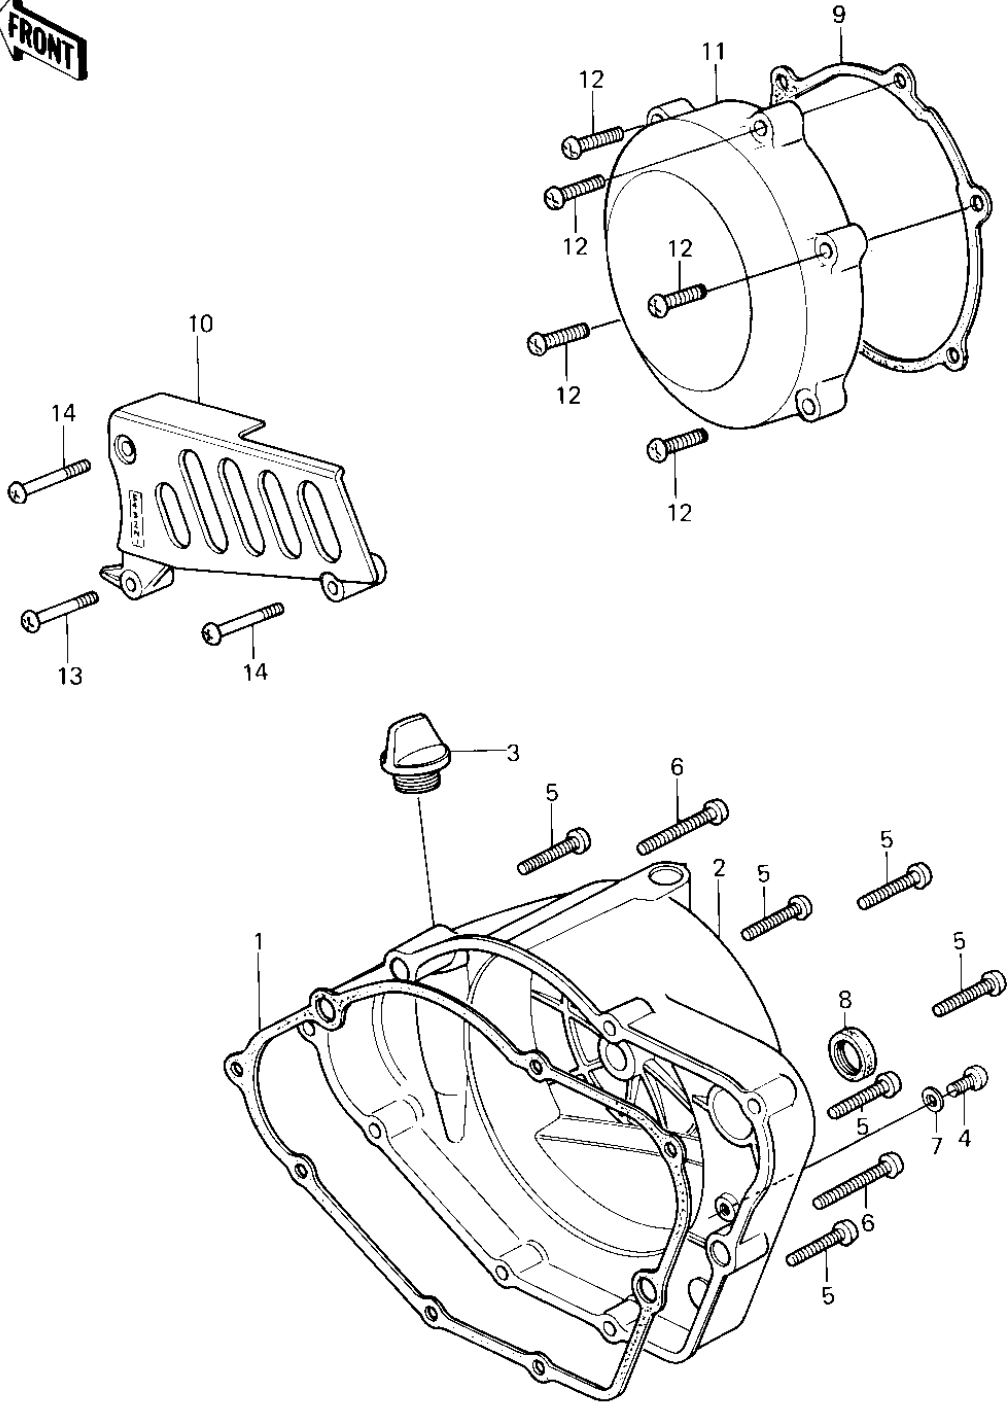

1980 KDX175 PARTS DIAGRAM

ENGINE COVERS ('80 A1)

1980 KDX175 PARTS LIST

ENGINE COVERS ('80 A1)

ITEM NAME	PART NUMBER	QUANTITY
GASKET,R.H ENGIN CVE (Ref # 1)	11009-1040	1
COVER,RH,ENGINE,F.BL (Ref # 2)	14032-1034	1
FILLER,OIL (Ref # 3)	16115-018	1
SCREW PAN HEAD 6X8 (Ref # 4)	220B0608	1
SCREW PAN HEAD 6X30 (Ref # 5)	220B0630	6
SCREW PAN HEAD 6X40 (Ref # 6)	220B0640	2
WASHER OIL PUMP BANJ (Ref # 7)	92022-077	1
OIL SEAL SB16244 (Ref # 8)	92049-002	1
GASKET,LH,ENGINE COV (Ref # 9)	11009-1177	1
COVER,FRONT CHAIN (Ref # 10)	14026-1012-21	1
COVER,LH.ENGINE,F.BL (Ref # 11)	14031-1048	1
SCREW PAN HEAD 6X30 (Ref # 12)	220B0630	5
SCREW PAN HEAD 6X35 (Ref # 13)	220B0635	1
SCREW PAN HEAD 6X40 (Ref # 14)	220B0640	2