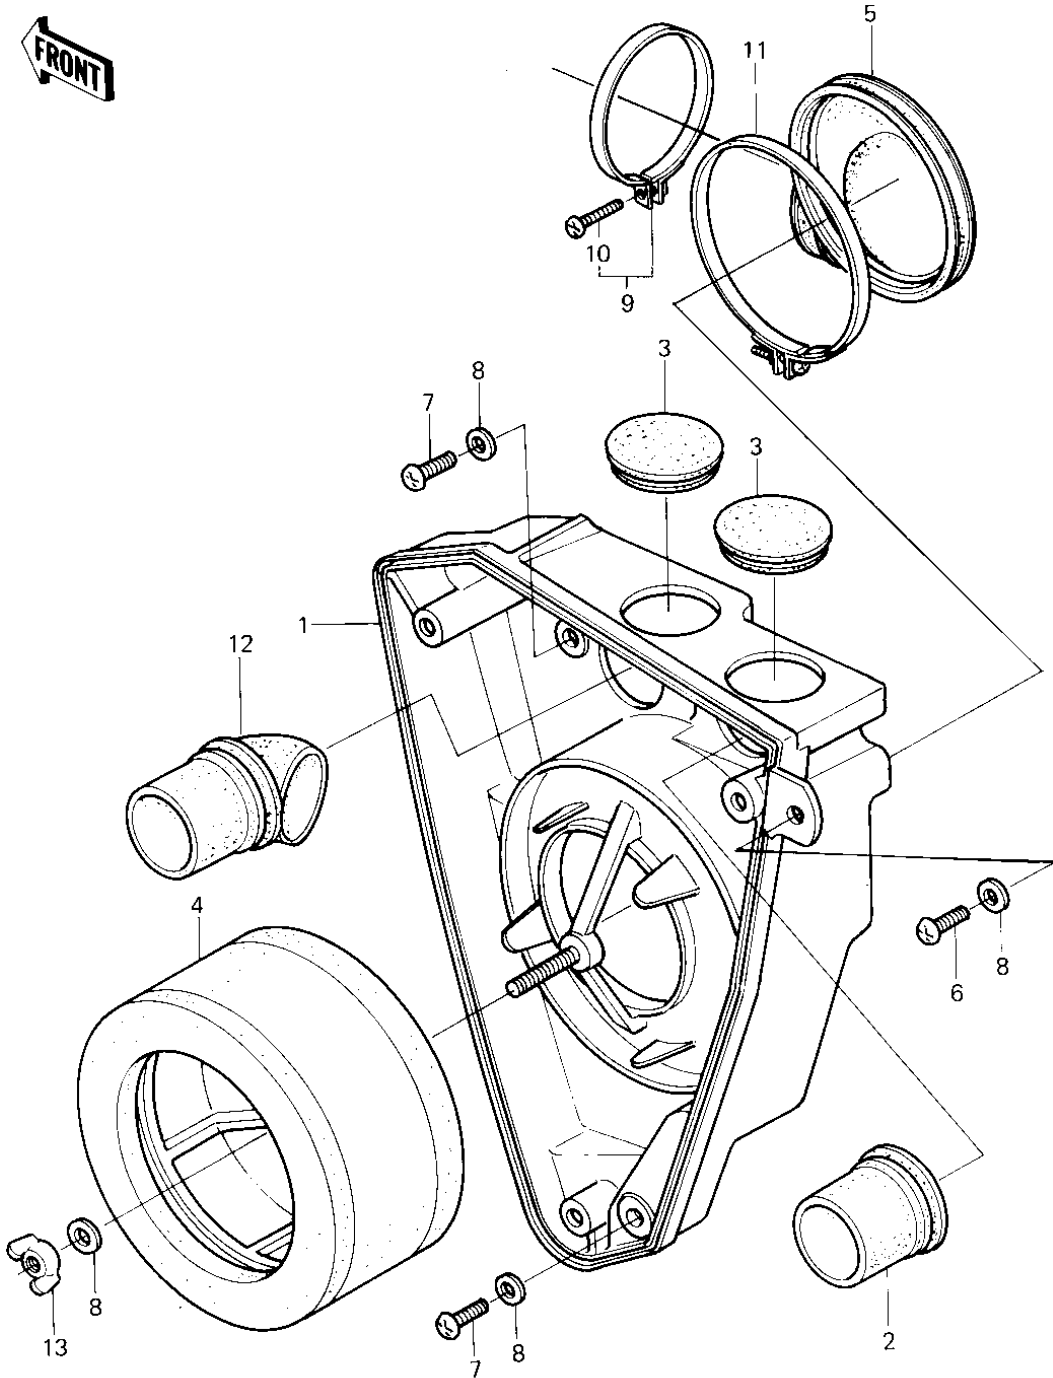

# 1980 KDX175 PARTS DIAGRAM

AIR CLEANER ('80 A1)

# 1980 KDX175 PARTS LIST

## AIR CLEANER ('80 A1)

ITEM NAME	PART NUMBER	QUANTITY
BODY,AIR CLEANER (Ref # 1)	11011-1047	1
CAP,AIR CLEANER (Ref # 2)	11012-1109	1
CAP,AIR CLEANER (Ref # 3)	11012-1111	2
ELEMENT,AIR CLNR (Ref # 4)	11013-1031	1
DUCT (Ref # 5)	14073-1066	1
SCREW PAN HEAD 6X12 (Ref # 6)	220B0612	1
SCREW PAN HEAD 6X16 (Ref # 7)	220B0616	2
WASHER 6.5X20X1.6T (Ref # 8)	92022-125	4
CLAMP (Ref # 9)	92037-171	1
SCREW-PAN-CROS (Ref # 10)	220B0535	1
CLAMP,AIR CLANER DUC (Ref # 11)	92037-1186	1
CAP,AIR CLEANER (Ref # 12)	11012-1123	1
NUT,AIR CLEANER CAP (Ref # 13)	92016-062	1