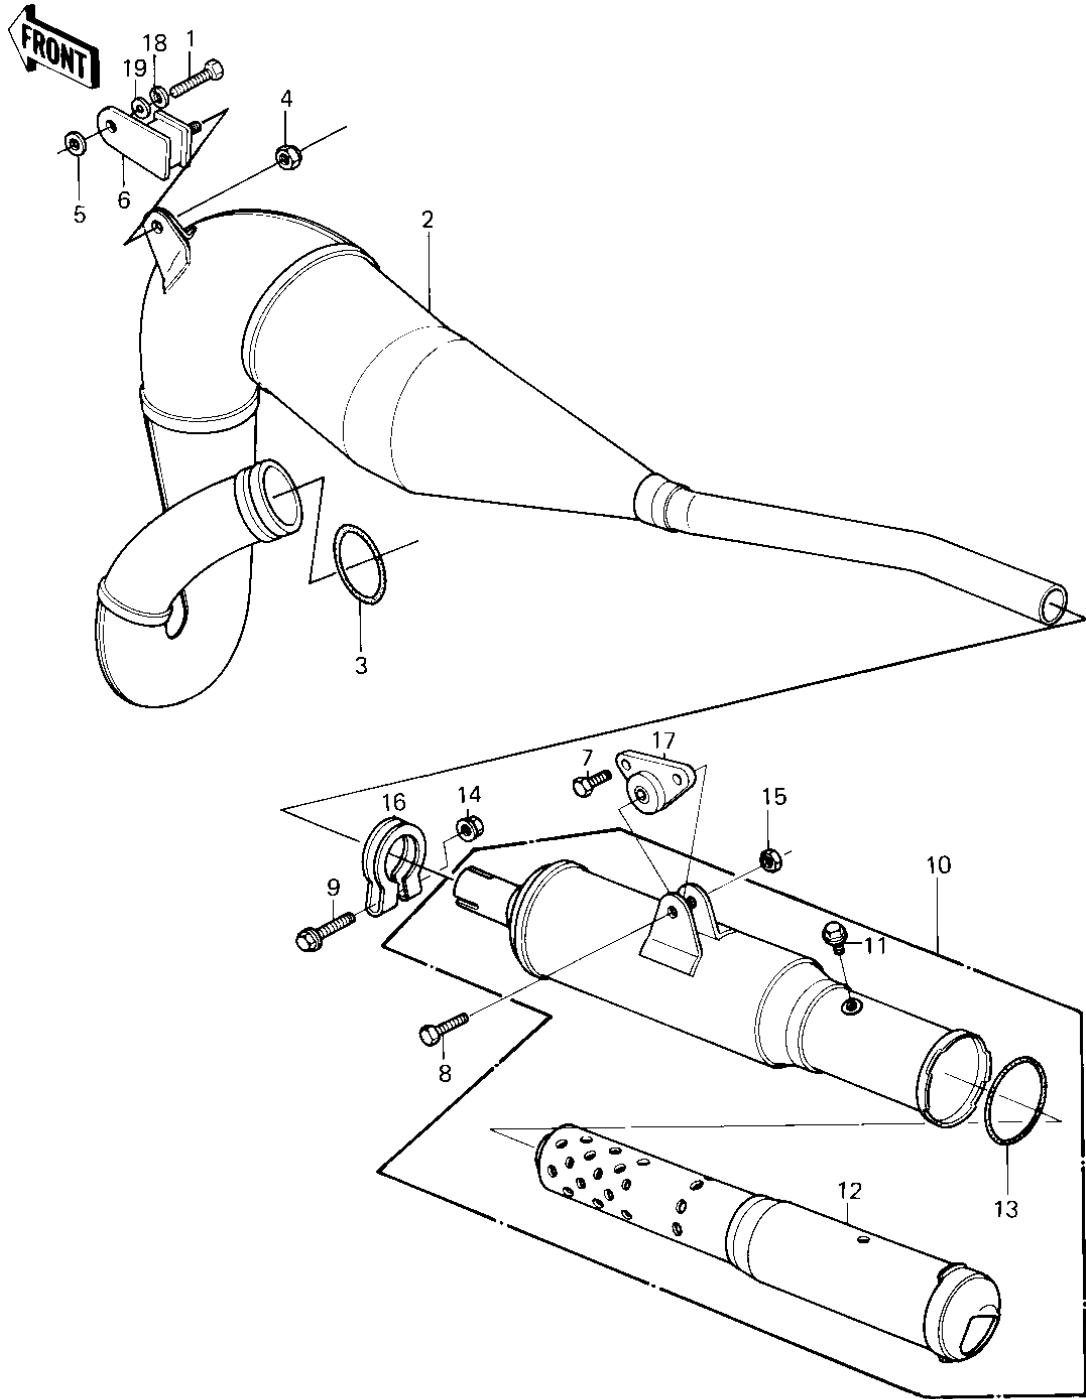

# 1980 KDX175 PARTS DIAGRAM

MUFFLER ('80 A1)

# 1980 KDX175 PARTS LIST

## MUFFLER ('80 A1)

ITEM NAME	PART NUMBER	QUANTITY
BOLT-SMALL-UPSET 8X2 (Ref # 1)	115G0825	1
BODY,MUFFLER (Ref # 2)	18002-1081	1
"0" RING,46M/M (Ref # 3)	670E3046	1
NUT,LOCK,8MM (Ref # 4)	92015-1124	1
WASHER 8.5X23.5X4.5 (Ref # 5)	92022-218	1
DAMPER,MUFFLER FITIN (Ref # 6)	92075-1060	1
BOLT-UPSET (Ref # 7)	112G0618	2
BOLT-UPSET (Ref # 8)	112G0625	1
BOLT,FLANGED,6X35 (Ref # 9)	130H0635	1
MUFFLER ASSY (Ref # 10)	18001-1106	1
BOLT,FLANGED,6X8 (Ref # 11)	130B0608	1
BUFFLE PIPE,MUFFLER (Ref # 12)	49099-1025	1
"0" RING,50.8MM,MUFL (Ref # 13)	92055-1077	1
NUT-6MM (Ref # 14)	92015-1078	1
NUT (Ref # 15)	92019-008	1
CLAMP,MUFFLER (Ref # 16)	92037-1169	1
DAMPER RUBBER (Ref # 17)	92075-1046	1
WASHER SPRING 8MM (Ref # 18)	461F0800	1
WASHER PLAIN 8MM (Ref # 19)	411B0800	1