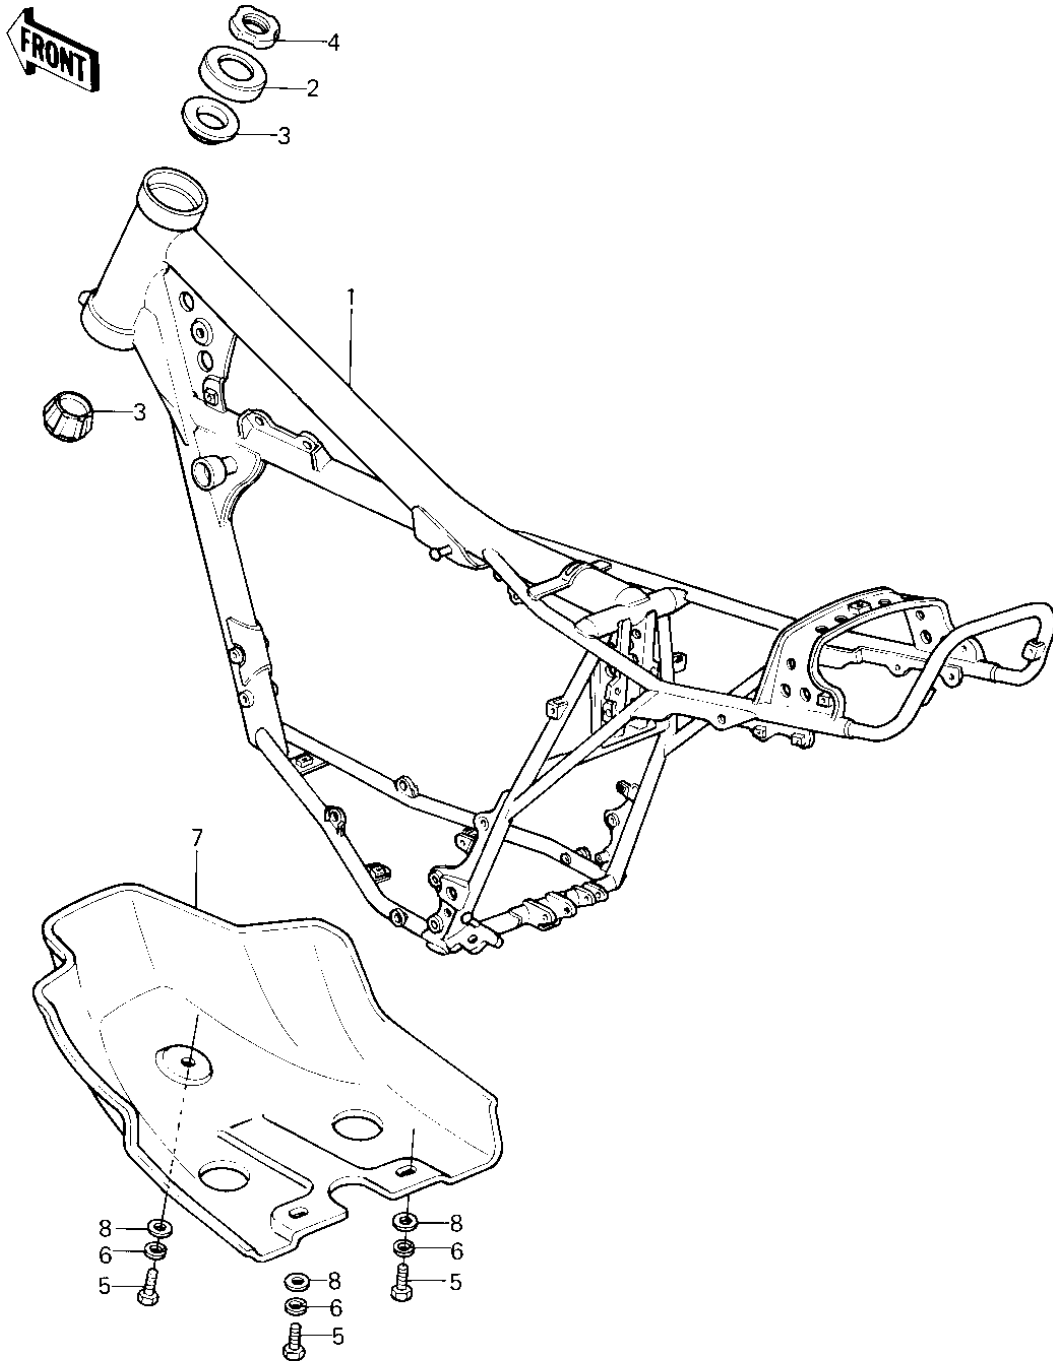

# 1980 KDX175 PARTS DIAGRAM

FRAME ('80 A1)

## 1980 KDX175 PARTS LIST

FRAME ('80 A1)

| ITEM NAME                      | PART NUMBER | QUANTITY |
|--------------------------------|-------------|----------|
| FRAME (Ref # 1)                | 32002-1115  | 1        |
| CAP,STEERING STEM (Ref # 2)    | 46098-015   | 1        |
| BEARING,STEERING STE (Ref # 3) | 92047-017   | 2        |
| NUT (Ref # 4)                  | 92015-1546  | 1        |
| BOLT-UPSET,6X16 (Ref # 5)      | 112G0616    | 3        |
| WASHER SPRING 6MM (Ref # 6)    | 461F0600    | 3        |
| GUARD,ENGINE (Ref # 7)         | 55020-1040  | 1        |
| WASHER 6.5X20X1.6T (Ref # 8)   | 92022-125   | 3        |