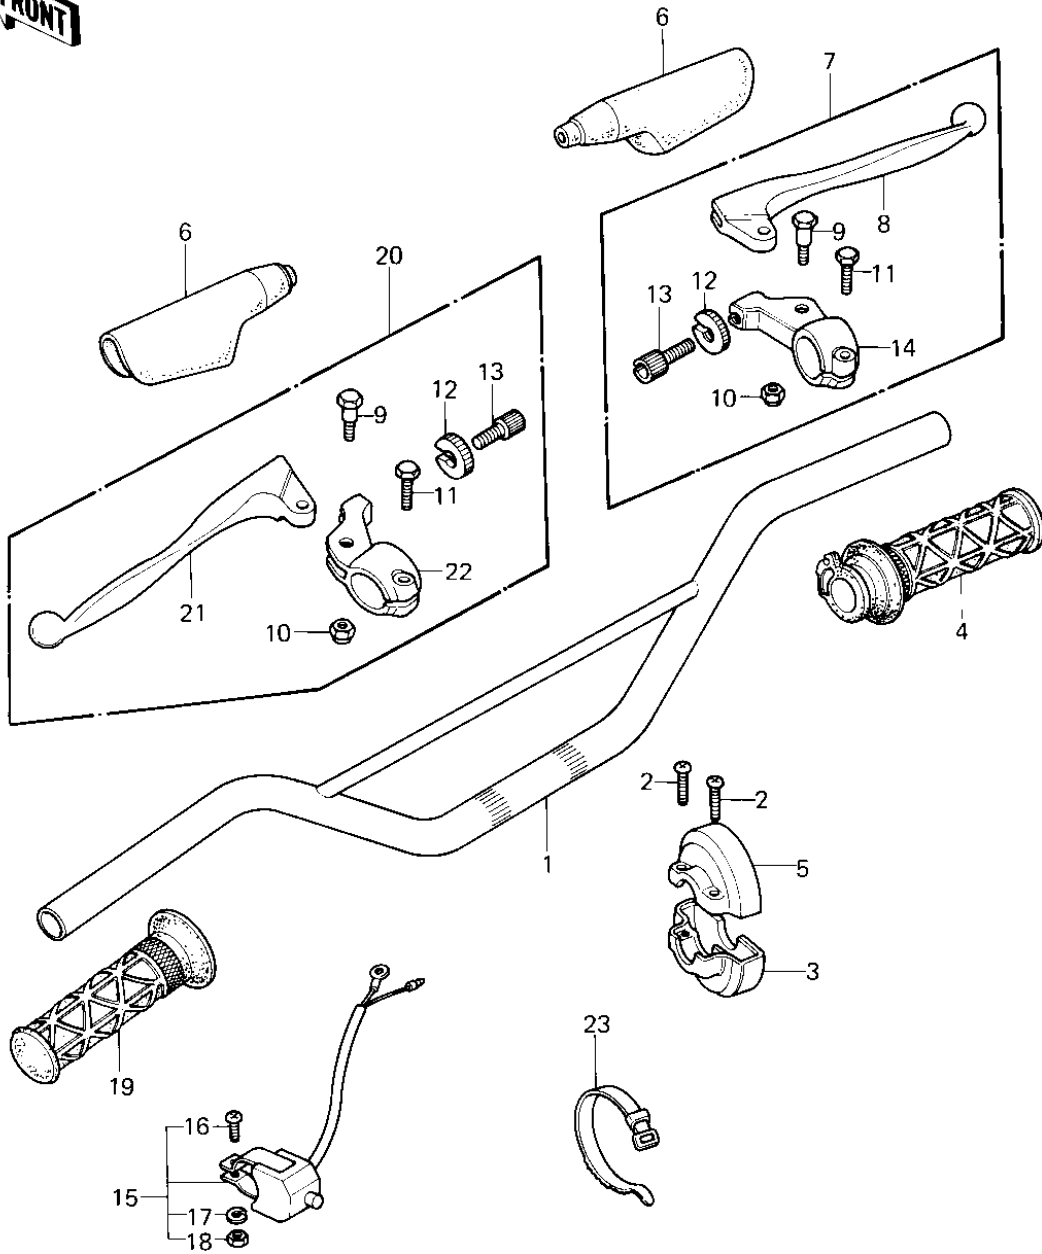

# 1980 KDX175 PARTS DIAGRAM

HANDLEBAR ('80 A1)

# 1980 KDX175 PARTS LIST

## HANDLEBAR ('80 A1)

ITEM NAME	PART NUMBER	QUANTITY
HANDLEBAR (Ref # 1)	46003-1054	1
SCREW PAN HEAD 5X20 (Ref # 2)	220B0520	2
HOUSING CONTROL,R.H. (Ref # 3)	32099-1011	1
GRIP-ASSY (Ref # 4)	46019-1012	1
CASE,R.H,GRIP,UPPER (Ref # 5)	32099-1014	1
DUST COVER (Ref # 6)	46071-003	2
LEVER ASSY,FRONT BRA (Ref # 7)	46076-1003	1
FRONT BRAKE LEVER (Ref # 8)	46058-018	1
BOLT,HEX HEAD,6MM (Ref # 9)	92001-140	2
NUT (Ref # 10)	92019-008	2
BOLT-UPSET (Ref # 11)	112N0620	2
NUT,CABLE ADJUST LOC (Ref # 12)	46056-006	2
SCREW,CABLE ADJUST (Ref # 13)	46055-009	2
HOLDER,F.BRAKE LEVER (Ref # 14)	46060-010-21	1
SWITCH,ASSY,ENG STOP (Ref # 15)	27010-1018	1
SCREW PAN HEAD 3X14 (Ref # 16)	220E0314A	1
WASHER SPRING 3MM (Ref # 17)	461F0300	1
NUT-HEX (Ref # 18)	311B0300	1
GRIP (Ref # 19)	46075-1015	1
LEVER ASSY,CLUTCH (Ref # 20)	46076-1004	1
LEVER, CLUTCH (Ref # 21)	46092-021	1
HOLDER,CLUTCH LEVER (Ref # 22)	46094-014-21	1
BAND,SHORT (Ref # 23)	92072-030	2