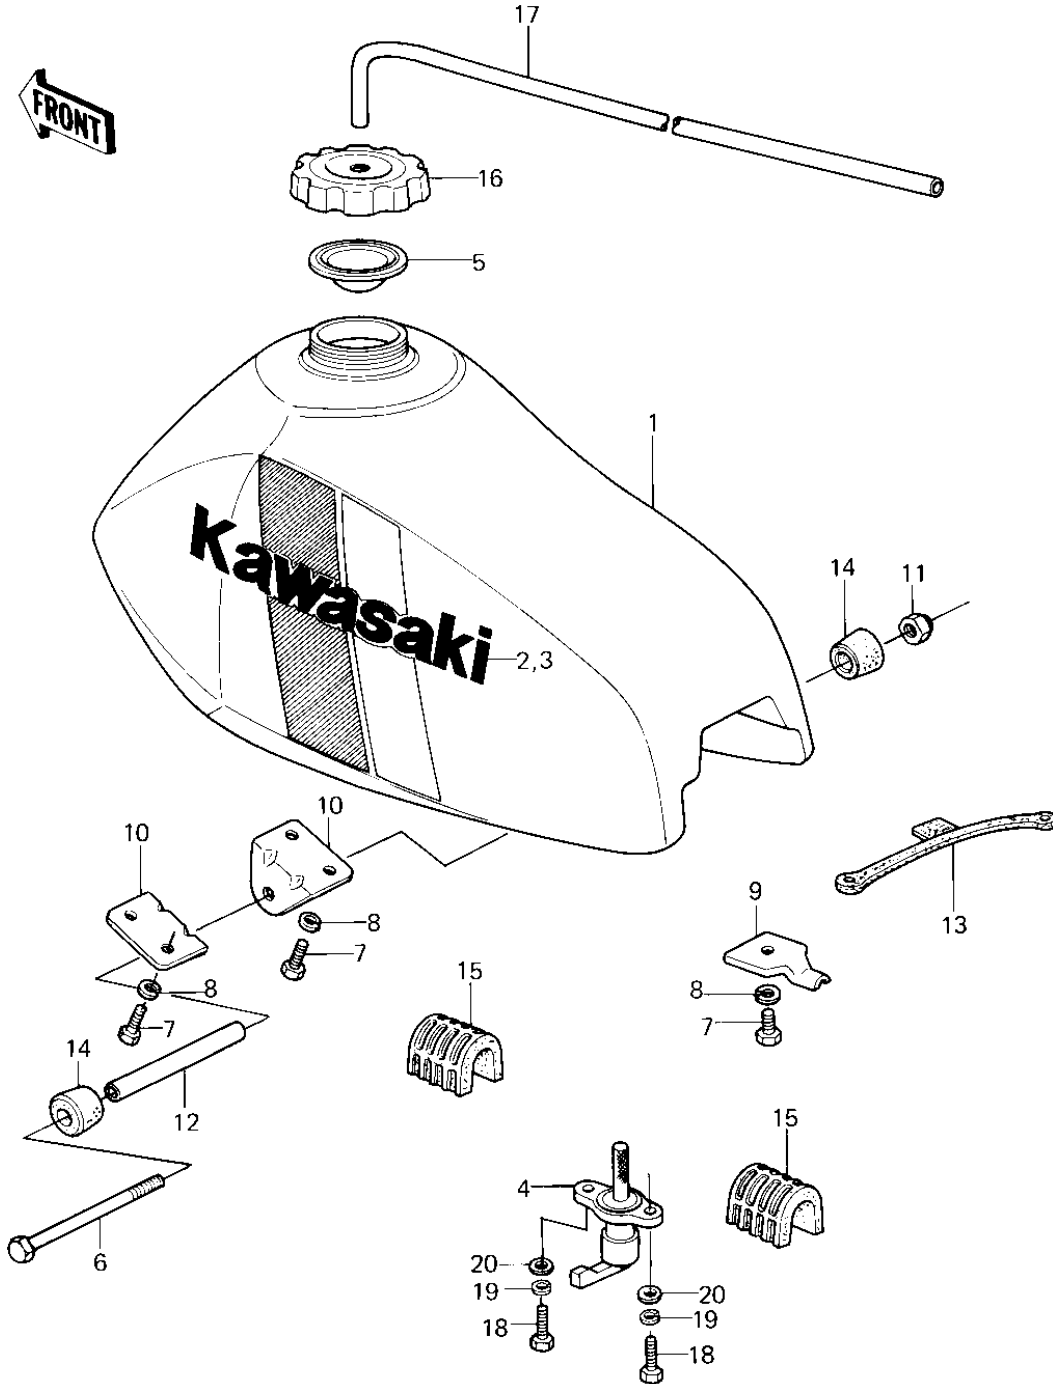

# 1980 KDX175 PARTS DIAGRAM

FUEL TANK ('80 A1)

# 1980 KDX175 PARTS LIST

## FUEL TANK ('80 A1)

ITEM NAME	PART NUMBER	QUANTITY
TANK-FUEL,L.GREEN (Ref # 1)	51001-5107-6W	1
EMBLEM,FUEL TANK,L.H (Ref # 2)	56027-1855	1
EMBLEM,FUEL TANK,R.H (Ref # 3)	56027-1856	1
TAP-ASSY-FUEL (Ref # 4)	51023-1115	1
GASKET,FUEL TANK CAP (Ref # 5)	11009-4001	1
BOLT-UPSET,6X105 (Ref # 6)	112G06105	1
BOLT-UPSET,6X12 (Ref # 7)	112G0612	5
WASHER SPRING 6MM (Ref # 8)	461F0600	5
BRACKET,FUEL TANK (Ref # 9)	32052-1009	1
BRACKET,FUEL TANK FI (Ref # 10)	32052-1036	2
NUT (Ref # 11)	92019-008	1
COLLAR,FUEL TANK FIT (Ref # 12)	92027-1228	1
BAND,FUEL TANK (Ref # 13)	92072-042	1
DAMPER,FUEL TANK FIT (Ref # 14)	92075-1220	2
DAMPER,FUEL TANK (Ref # 15)	92075-1221	2
CAP-TANK,FUEL (Ref # 16)	51049-1060	1
TUBE,5X7X500 (Ref # 17)	92059-4001	1
BOLT-UPSET (Ref # 18)	112G0618	2
WASHER SPRING 6MM (Ref # 19)	461F0600	2
WASHER PLAIN 6MM (Ref # 20)	411B0600	2