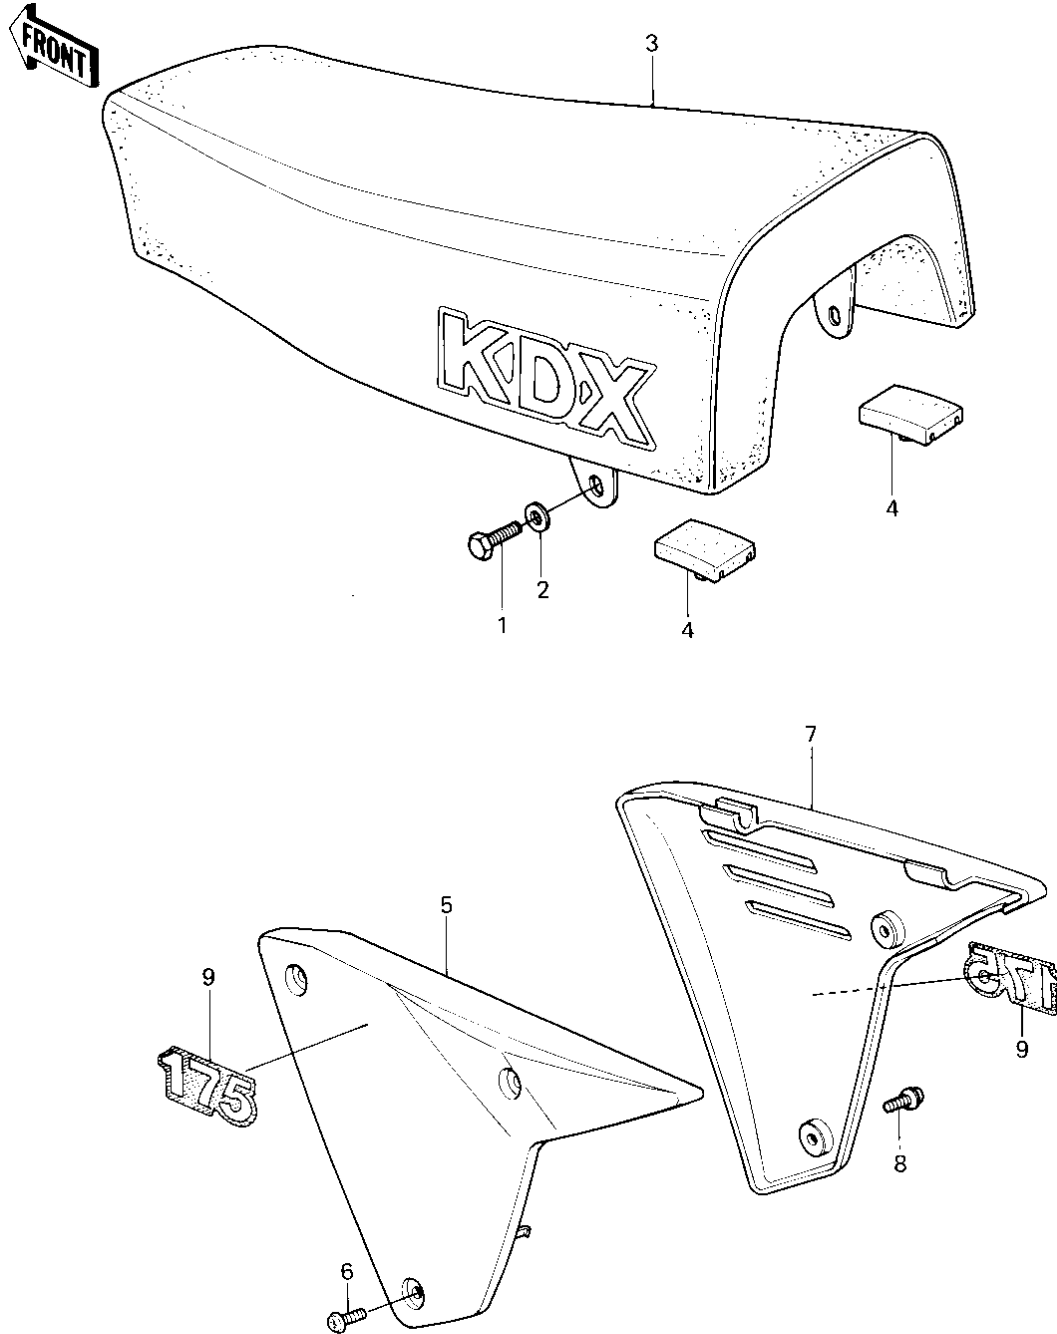

1980 KDX175 PARTS DIAGRAM

SEAT/SIDE COVERS ('80 A1)

1980 KDX175 PARTS LIST

SEAT/SIDE COVERS ('80 A1)

ITEM NAME	PART NUMBER	QUANTITY
BOLT-SMALL-UPSET,8X1 (Ref # 1)	115G0816	2
WASHER PLAIN 8MM (Ref # 2)	411B0800	2
SEAT-ASSY (Ref # 3)	53001-1111	1
DAMPER,SEAT (Ref # 4)	92075-1226	2
COVER,SIDE,LH,L.GREE (Ref # 5)	36001-1087-6W	1
SCREW,6X14 (Ref # 6)	92009-1287	3
COVER-SIDE,L.GREEN (Ref # 7)	36001-1105-6W	1
SCREW,6X14 (Ref # 8)	92009-1287	2
EMBLEM,SIDE COVER (Ref # 9)	56018-1140	2