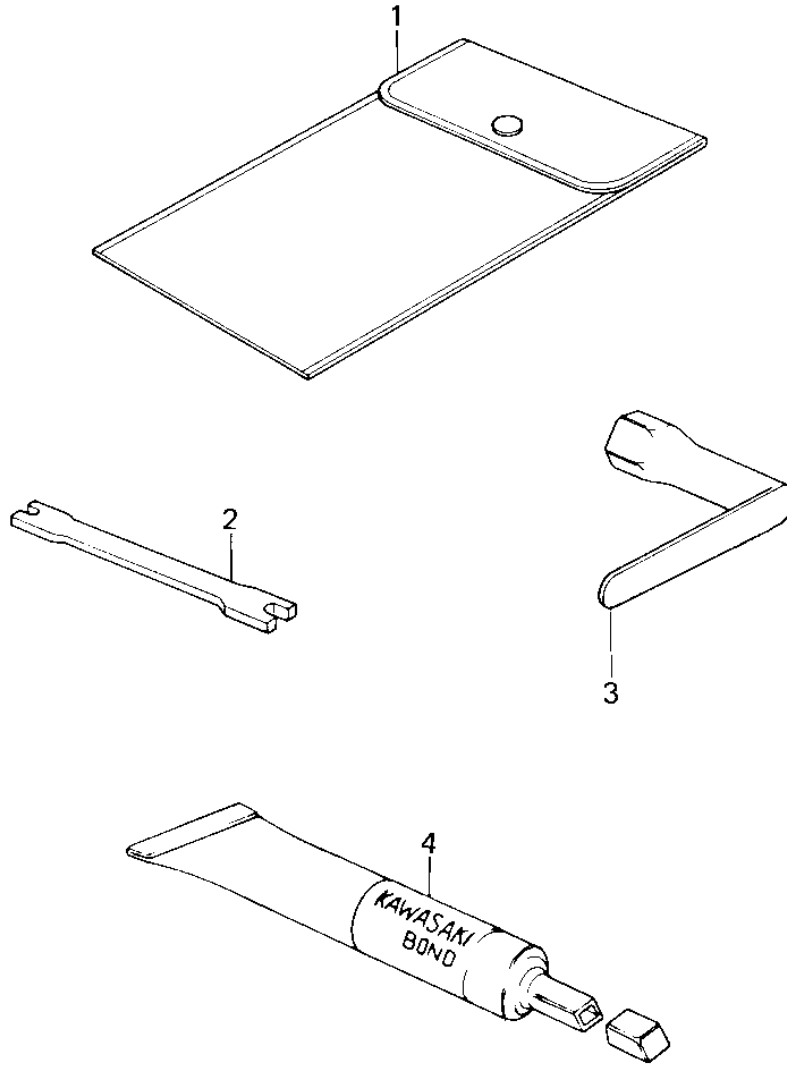

1980 KDX175 PARTS DIAGRAM

OWNER TOOLS ('80 A1)

1980 KDX175 PARTS LIST

OWNER TOOLS ('80 A1)

| ITEM NAME | PART NUMBER | QUANTITY |
|-----------------------------|-------------|----------|
| BAG,TOOL (Ref # 1) | 56008-008 | 1 |
| TIGHTENER,SPOKE (Ref # 2) | 92108-011 | 1 |
| WRENCH,SPARK PLUG (Ref # 3) | 92110-019 | 1 |
| LIQUID GASKET (Ref # 4) | 92104-002 | 10 |