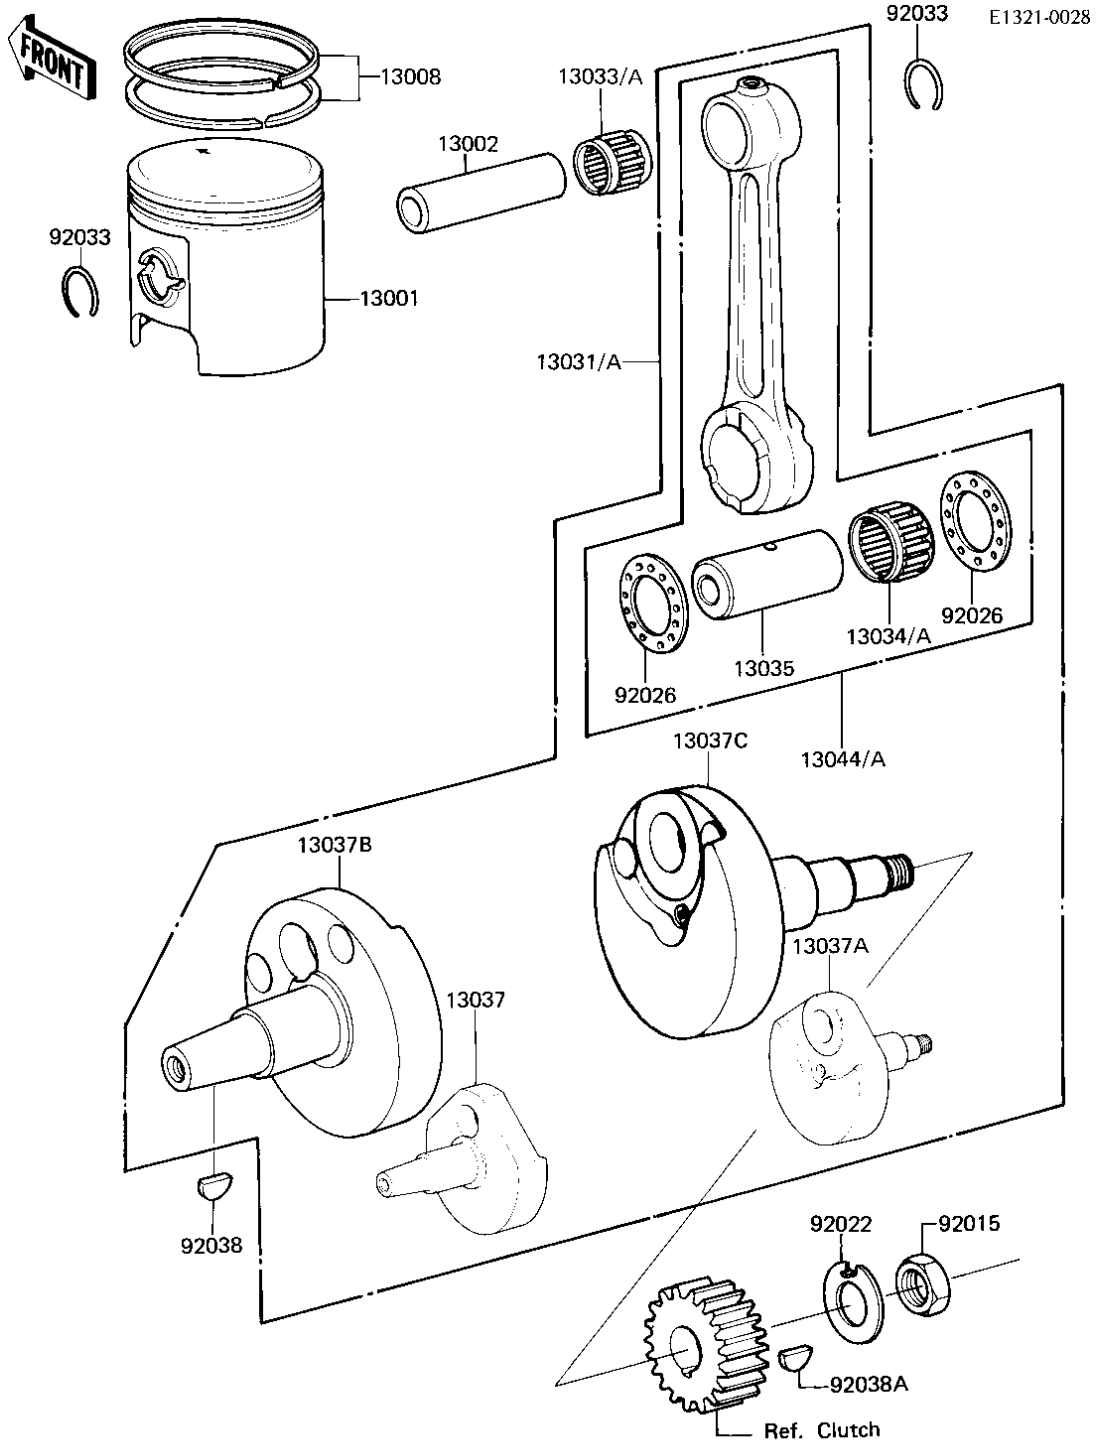

1981 KDX175 PARTS DIAGRAM

CRANKSHAFT/PISTON ('81-'82 A2/A3)

1981 KDX175 PARTS LIST

CRANKSHAFT/PISTON ('81-'82 A2/A3)

ITEM NAME	PART NUMBER	QUANTITY
PISTON-ENGINE (Ref # 13001)	13001-1048	1
PIN-PISTON (Ref # 13002)	13002-1004	1
RING-SET-PISTON (Ref # 13008)	13008-5034	1
CRANKSHAFT ASSY (Ref # 13031)	13031-1032	1
BRG,NEEDLE,KBK162019 (Ref # 13033)	13033-1004	1
NEEDLE BEARING,BIG E (Ref # 13034)	13034-1002	1
PIN,CRANK (Ref # 13035)	13035-1001	1
CRANKSHAFT,L.H (Ref # 13037)	13037-1062	1
CRANKSHAFT,R.H (Ref # 13037A)	13037-1063	1
CONNECTING ROD ASSY (Ref # 13044)	13044-5017	1
NUT 12MM (Ref # 92015)	92015-006	1
WASHER,LOCK (Ref # 92022)	92022-1063	1
WASHER SIDE (Ref # 92026)	92026-011	2
CIRCLIP PISTON PIN (Ref # 92033)	92036-004	2
WOODRUFF KEY (Ref # 92038)	92038-001	1
WOODRUFF KEY PRY PIN (Ref # 92038A)	92038-003	1