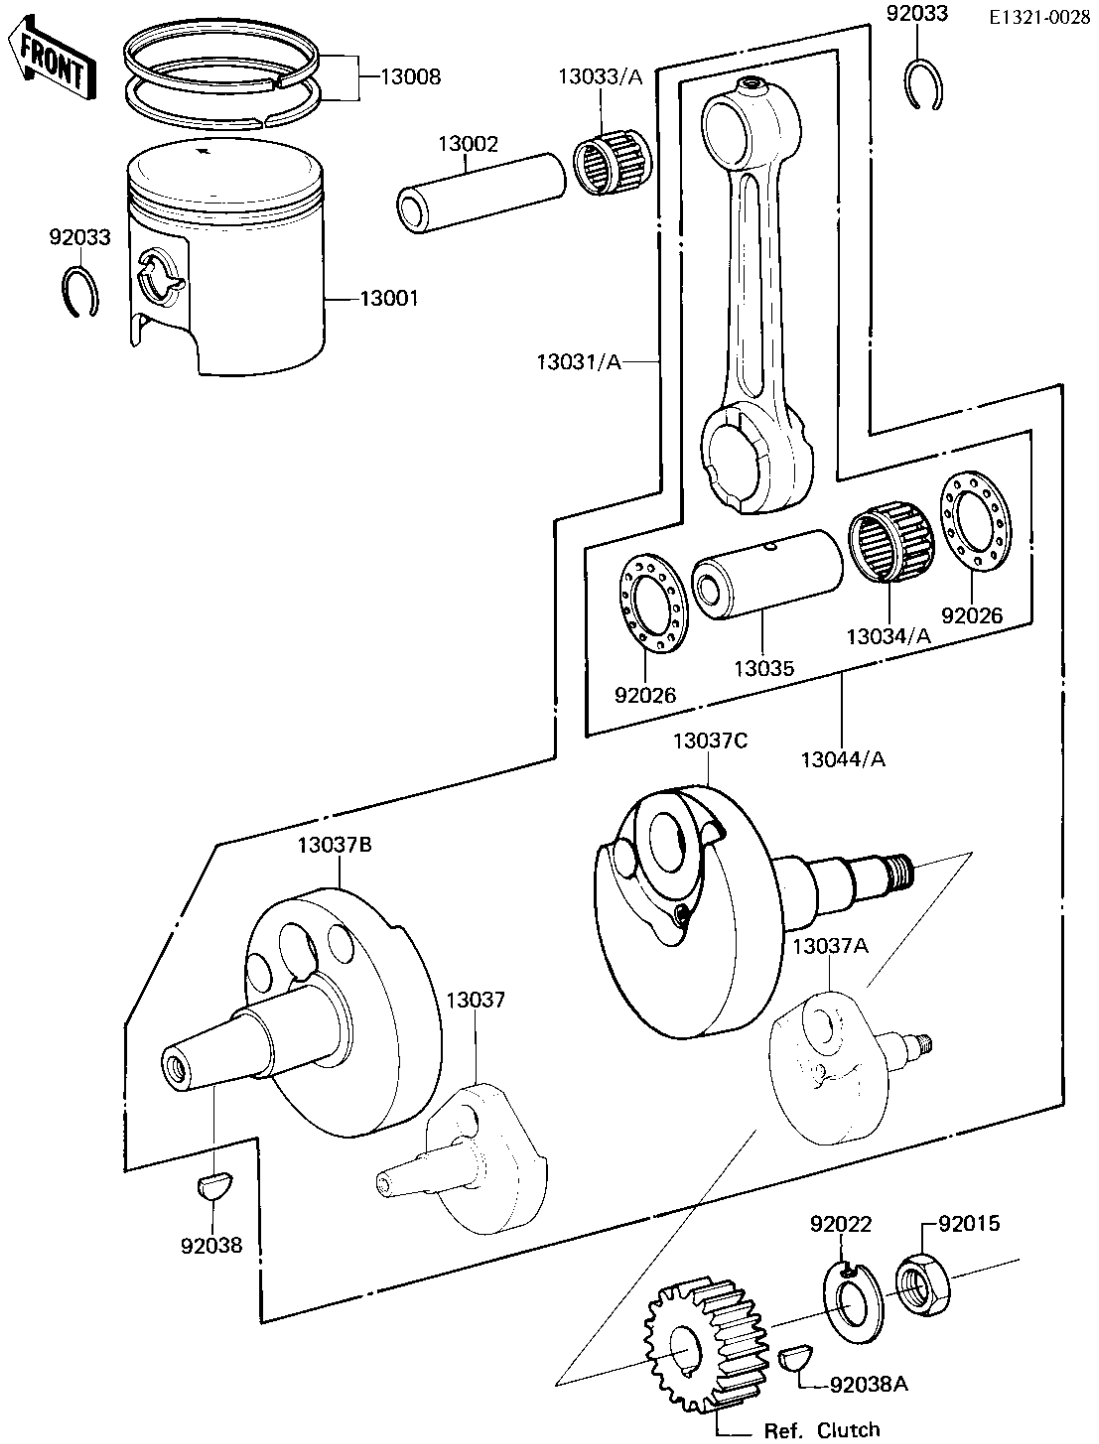

# 1982 KDX175 PARTS DIAGRAM

CRANKSHAFT/PISTON ('81-'82 A2/A3)

# 1982 KDX175 PARTS LIST

CRANKSHAFT/PISTON ('81-'82 A2/A3)

ITEM NAME	PART NUMBER	QUANTITY
PISTON-ENGINE (Ref # 13001)	13001-1048	1
PIN-PISTON (Ref # 13002)	13002-1004	1
RING-SET-PISTON (Ref # 13008)	13008-5034	1
CRANKSHAFT-COMP (Ref # 13031A)	13031-5010	1
BEARING-SMALL END (Ref # 13033A)	13033-1007	1
BEARING-BIG END,SKT2 (Ref # 13034A)	13034-1035	1
PIN,CRANK (Ref # 13035)	13035-1001	1
CRANKSHAFT,LH (Ref # 13037B)	13037-1103	1
CRANKSHAFT,RH (Ref # 13037C)	13037-1104	1
SET-CONNECTING ROD (Ref # 13044A)	13044-5018	1
NUT 12MM (Ref # 92015)	92015-006	1
WASHER,LOCK (Ref # 92022)	92022-1063	1
WASHER SIDE (Ref # 92026)	92026-011	2
CIRCLIP PISTON PIN (Ref # 92033)	92036-004	2
WOODRUFF KEY (Ref # 92038)	92038-001	1
WOODRUFF KEY PRY PIN (Ref # 92038A)	92038-003	1