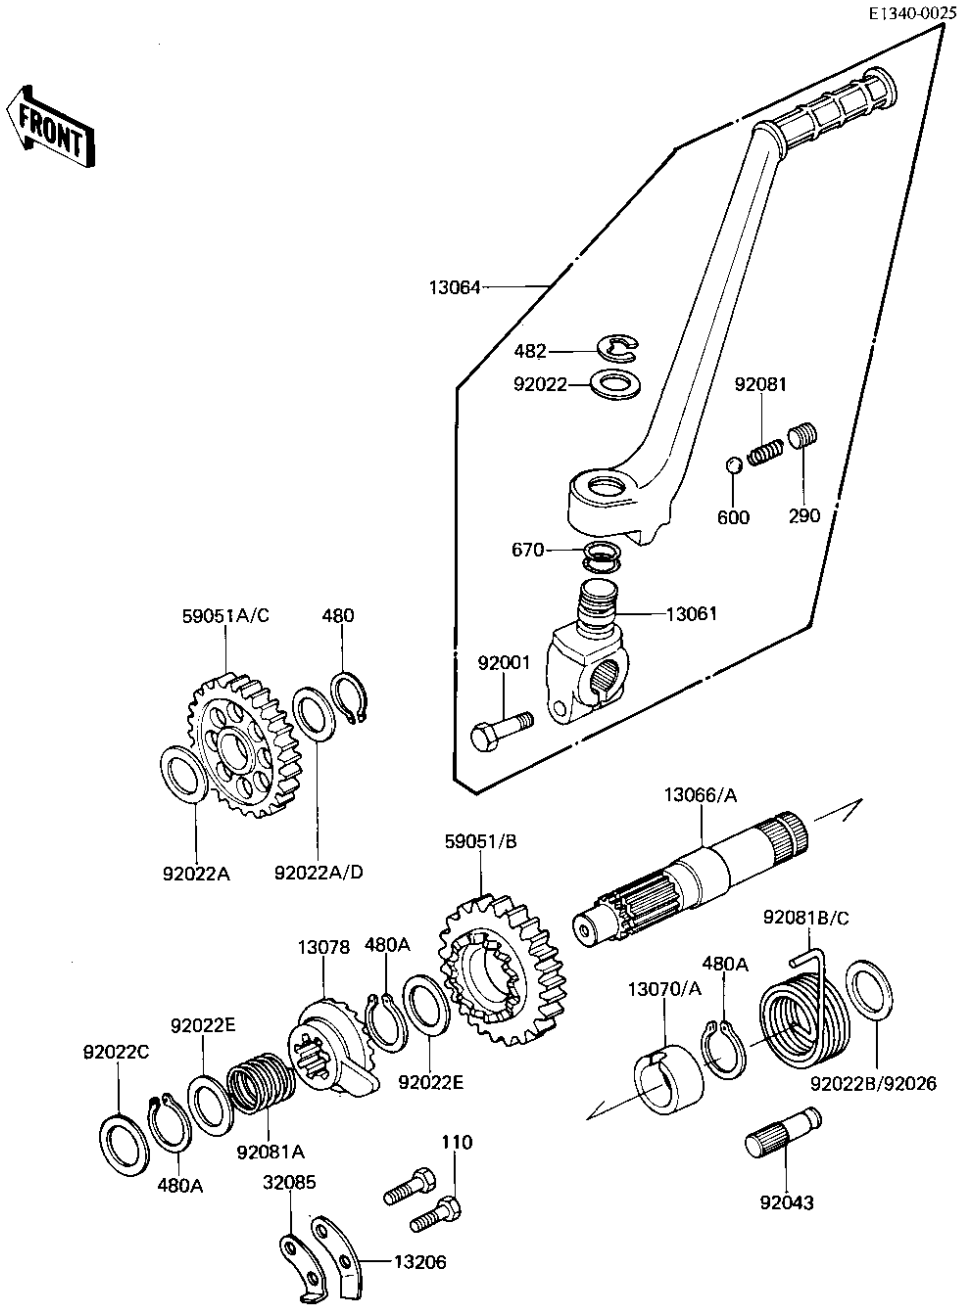

# 1982 KDX175 PARTS DIAGRAM

KICKSTARTER MECHANISM ('81-'82 A2/A3)

# 1982 KDX175 PARTS LIST

KICKSTARTER MECHANISM ('81-'82 A2/A3)

ITEM NAME	PART NUMBER	QUANTITY
BOSS,KICK PEDAL (Ref # 13061)	13061-5001	1
LEVER-ASSY-KICK PEDA (Ref # 13064)	13064-5005	1
SHAFT,KICKSTARTER (Ref # 13066)	13066-1014	1
GUIDE,KICK SPRING (Ref # 13070A)	13070-1063	1
RATCHET,KL250-D2 (Ref # 13078)	13078-1052	1
GUIDE-KICK (Ref # 13206)	13206-1059	1
STOPPER,KICKSTARTER (Ref # 32085)	32085-1016	1
GEAR-SPUR,KICK,26T (Ref # 59051B)	59051-1040	1
GEAR-SPUR,KICK,30T (Ref # 59051C)	59051-1041	1
BOLT,HEX HEAD,8X28 (Ref # 92001)	92001-1042	1
WASHER,PLAIN (Ref # 92022)	92022-1019	1
WASHER,PLAIN (Ref # 92022C)	92022-269	1
WASHER,THRUST,15MM (Ref # 92022D)	92022-279	1
WASHER,PLAIN (Ref # 92022E)	92022-315	2
SPACER,17.2X23X0.5 (Ref # 92026)	92026-1037	1
PIN (Ref # 92043)	92043-102	1
SPRING KICK PEDAL (Ref # 92081)	92081-020	1
SPRING,RATCHET (Ref # 92081A)	92081-122	1
SPRING,KICK (Ref # 92081B)	92081-1450	1
BOLT-UPSET (Ref # 110)	112G0618	2
SCREW-SET-SOCKET,8X8 (Ref # 290)	290G0808	1
CIRCLIP 15MM (Ref # 480)	480J1500	1
CIRCLIP 16MM (Ref # 480A)	480J1600	2
CIR CLIP (Ref # 482)	482K0100	1
BALL STEEL 1/4' (Ref # 600)	600A0800	1
"O" RING,12MM (Ref # 670)	670B2012	2