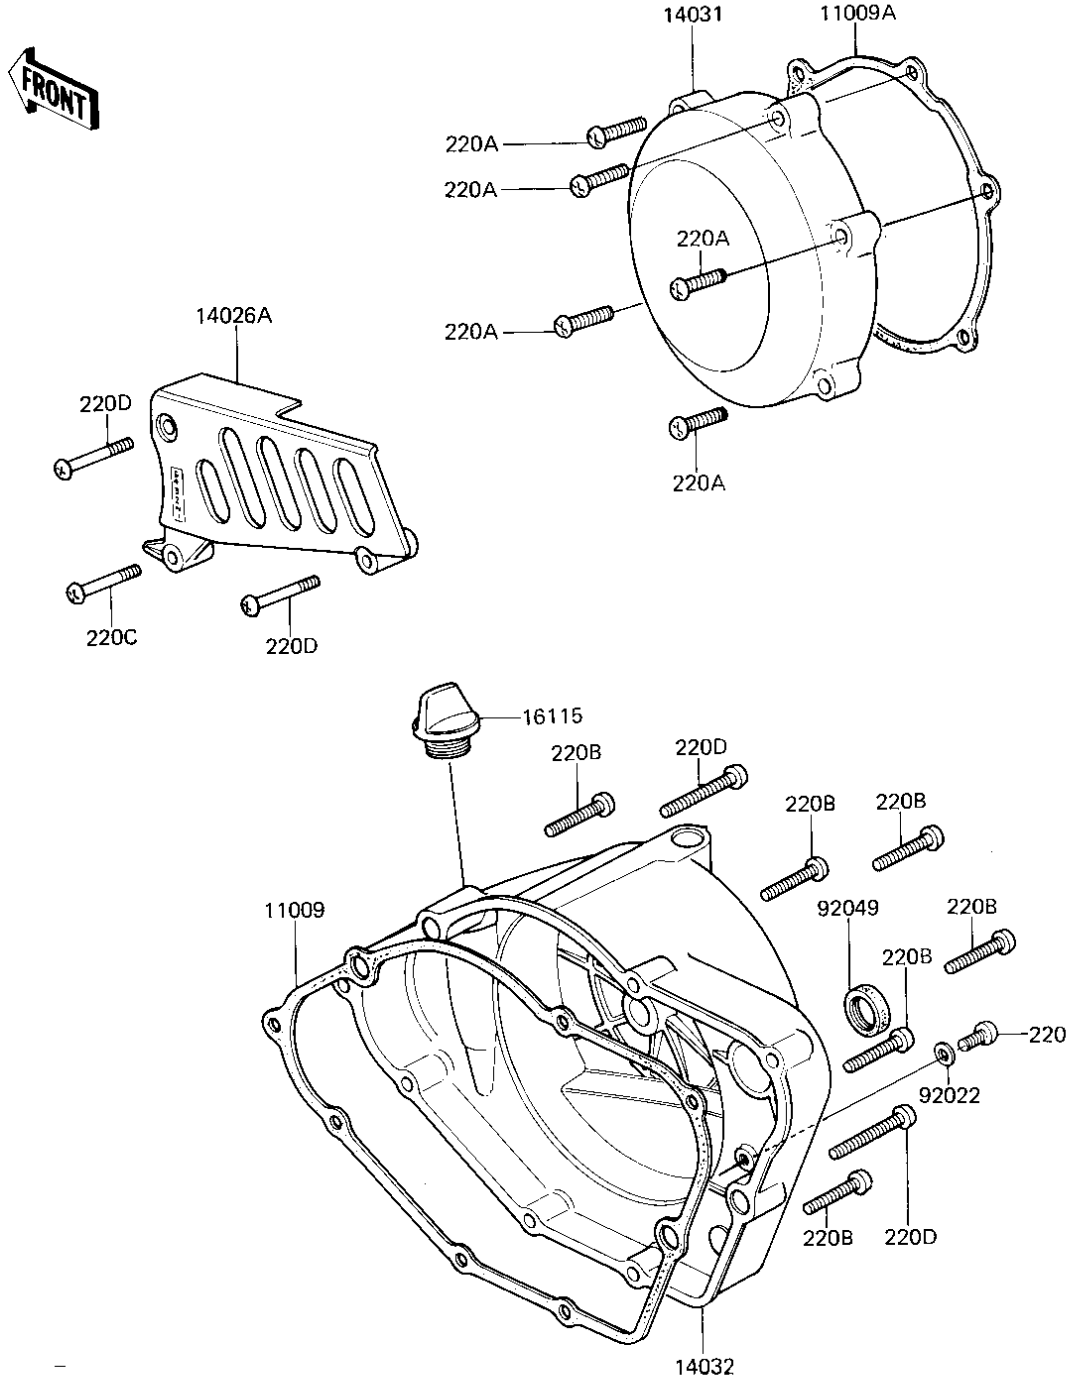

# 1982 KDX175 PARTS DIAGRAM

ENGINE COVERS ('81-'82 A2/A3)

# 1982 KDX175 PARTS LIST

## ENGINE COVERS ('81-'82 A2/A3)

ITEM NAME	PART NUMBER	QUANTITY
GASKET,R.H ENGIN CVE (Ref # 11009)	11009-1040	1
GASKET,LH,ENGINE COV (Ref # 11009A)	11009-1177	1
COVER,FRONT CHAIN (Ref # 14026A)	14026-1012-21	1
COVER,LH.ENGINE,F.BL (Ref # 14031)	14031-1048	1
COVER,RH,ENGINE,F.BL (Ref # 14032)	14032-1034	1
FILLER,OIL (Ref # 16115)	16115-018	1
WASHER OIL PUMP BANJ (Ref # 92022)	92022-077	1
OIL SEAL SB16244 (Ref # 92049)	92049-002	1
SCREW PAN HEAD 6X8 (Ref # 220)	220B0608	1
SCREW PAN HEAD 6X25 (Ref # 220A)	220B0625	5
SCREW PAN HEAD 6X28 (Ref # 220B)	220B0628	6
SCREW PAN HEAD 6X35 (Ref # 220C)	220B0635	3
SCREW PAN HEAD 6X40 (Ref # 220D)	220B0640	2