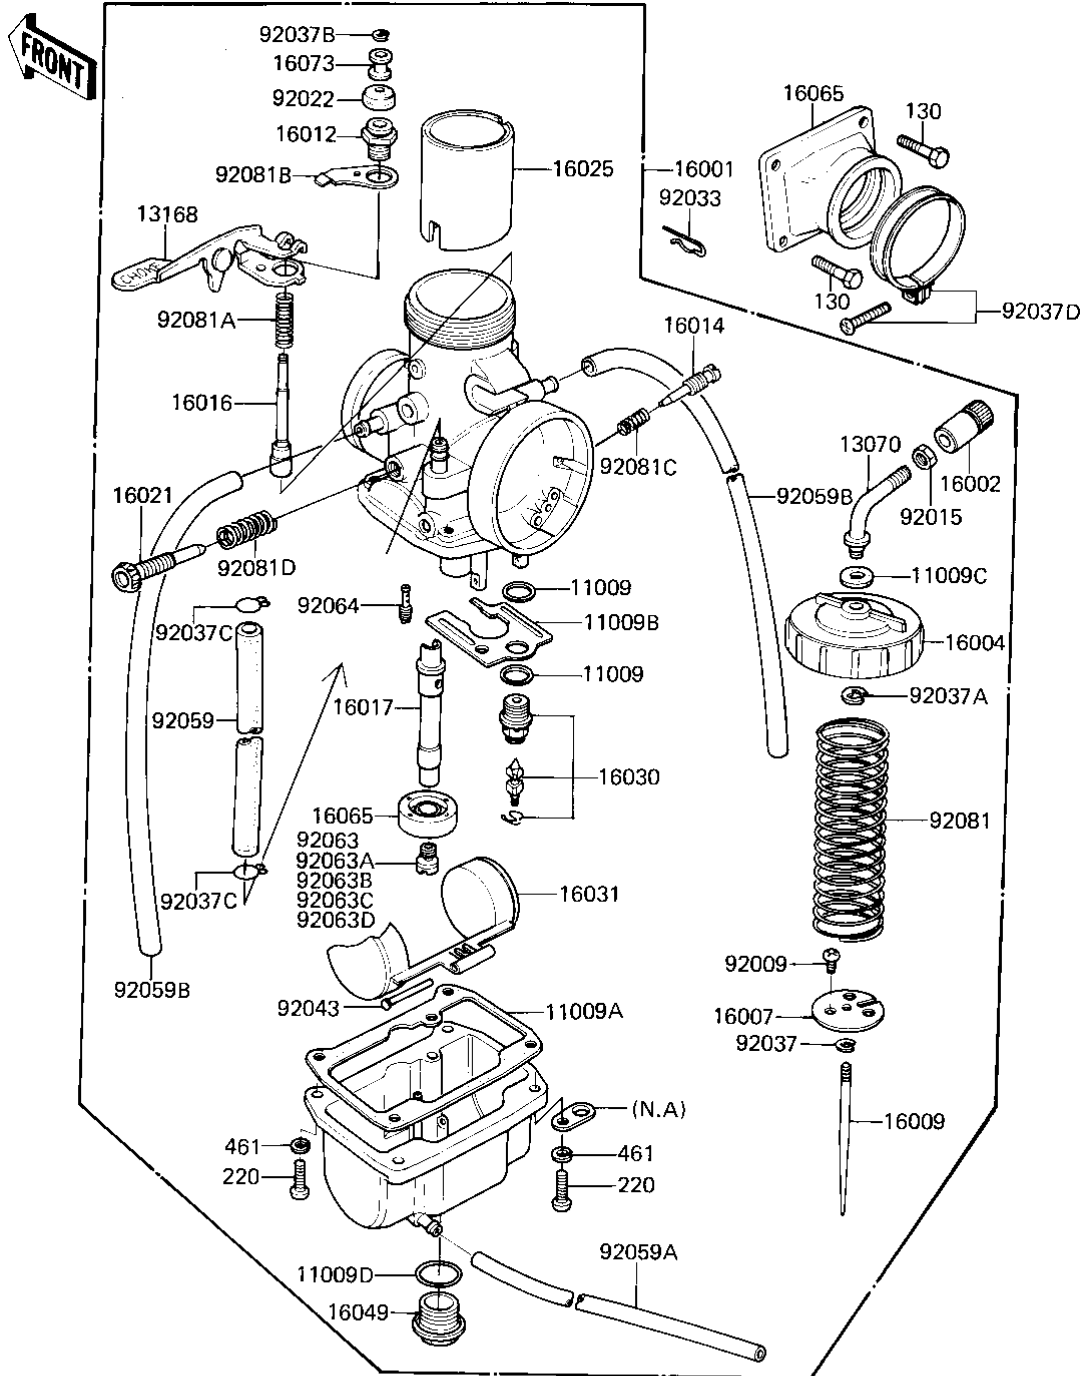

1982 KDX175 PARTS DIAGRAM

CARBURETOR (KDX175-A2)