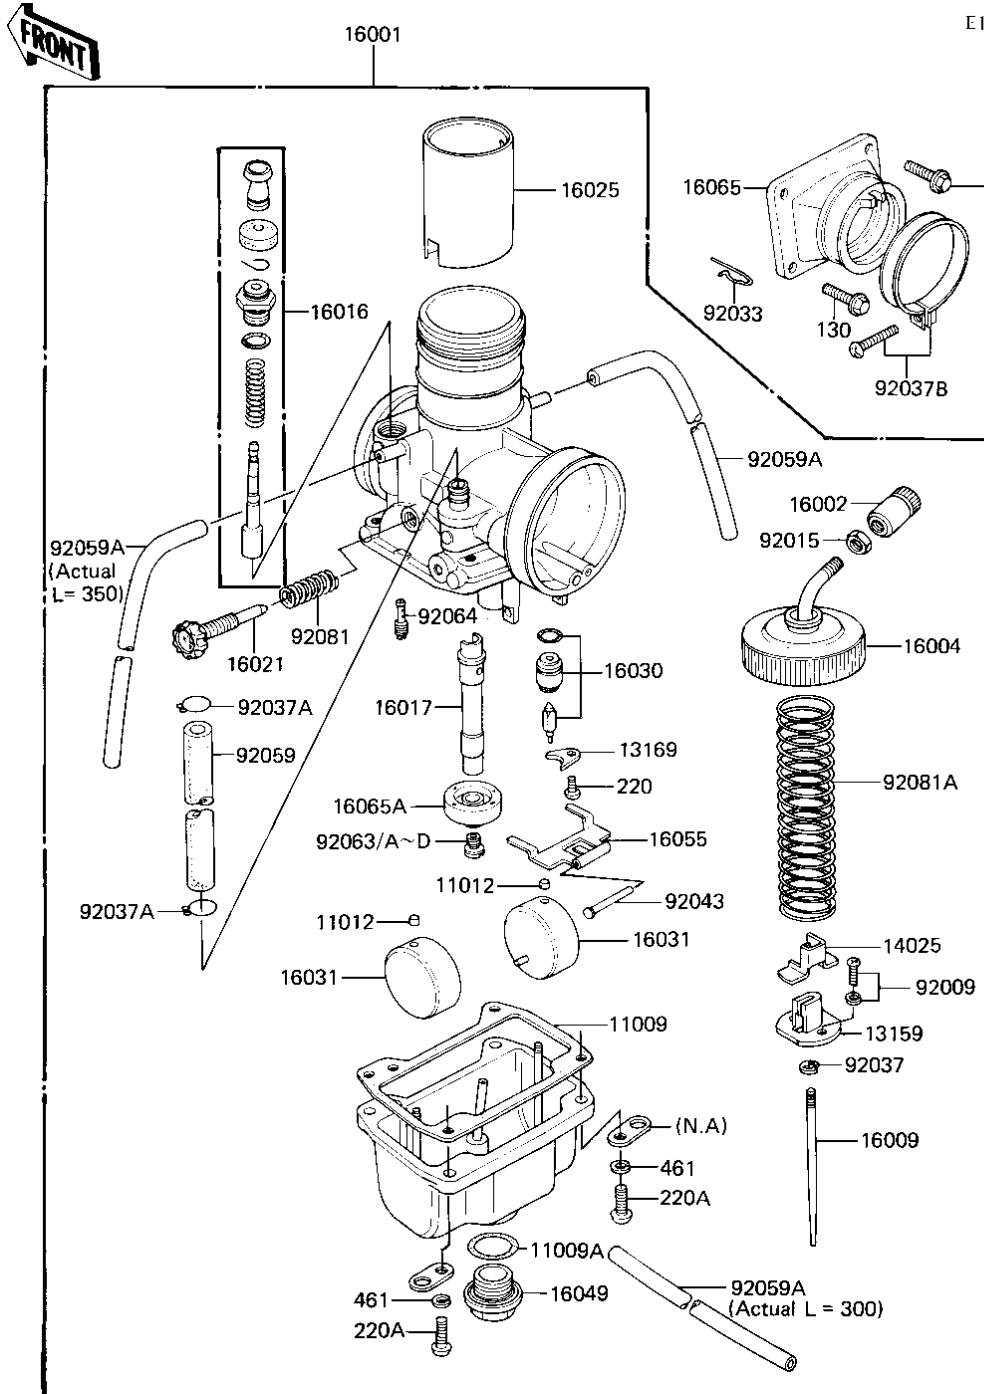

# 1982 KDX175 PARTS DIAGRAM

CARBURETOR (KDX175-A3)

E1611-0040

# 1982 KDX175 PARTS LIST

## CARBURETOR (KDX175-A3)

ITEM NAME	PART NUMBER	QUANTITY
GASKET,FLOAT CHAMBER (Ref # 11009)	11009-1275	1
GASKET-COVER (Ref # 11009A)	16038-009	1
CAP,FLOAT (Ref # 11012)	11012-1047	2
CONNECTOR,THROTTLE (Ref # 13159)	13159-1010	1
PLATE, LOCK (Ref # 13169)	13169-1190	1
COVER,THROTTLE,VALVE (Ref # 14025)	14025-1113	1
CARBURETOR (Ref # 16001)	16001-1478	1
ADJUSTER,CABLE (Ref # 16002)	16002-1006	1
CAP-CHAMBER,MIXING (Ref # 16004)	16004-1013	1
NEEDLE-JET,5F53 (Ref # 16009)	16009-1136	1
PLUNGER,STARTER (Ref # 16016)	16016-1026	1
JET-NEEDLE,R-2 (Ref # 16017)	16017-1128	1
SCREW,THROTTLE STOP (Ref # 16021)	16021-1034	1
VALVE-THROTTLE,CA3.0 (Ref # 16025)	16025-1063	1
VALVE-FLOAT,3.3 (Ref # 16030)	16030-1020	1
FLOAT (Ref # 16031)	16031-029	2
COVER,MAIN JET (Ref # 16049)	16049-006	1
ARM,FLOAT (Ref # 16055)	16055-009	1
HOLDER-CARBURETOR (Ref # 16065)	16065-1049	1
HOLDER-CARBURETOR (Ref # 16065A)	16065-1052	1
SCREW,3X8 (Ref # 92009)	92009-1132	2
NUT CABLE ADJUST LOC (Ref # 92015)	16003-004	1
CIRCLIP (Ref # 92033)	92036-018	1
CIRCLIP (Ref # 92037)	16008-010	1
CLAMP,CARB CONECT HO (Ref # 92037A)	92037-056	2
CLAMP,CARBURETOR HOL (Ref # 92037B)	92037-1484	1
PIN,FLOAT (Ref # 92043)	16032-008	1
HOSE,FUEL,6.50X11.50 (Ref # 92059)	92059-1026	1
TUBE,3.5X6.5X410 (Ref # 92059A)	92059-1142	3

## CARBURETOR (KDX175-A3)

ITEM NAME	PART NUMBER	QUANTITY
MAIN JET,#160R (Ref # 92063)	92063-1018	1
MAIN JET,#162.5R (Ref # 92063A)	92063-1019	1
MAIN JET,#155R (Ref # 92063B)	92063-1025	1
MAIN JET,#157.5R (Ref # 92063C)	92063-1026	1
JET-MAIN NO 152.5R (Ref # 92063D)	92063-121	1
JET-PILOT NO 20 (Ref # 92064)	92064-021	1
SPRING,THRTL STP SCR (Ref # 92081)	92081-1200	1
SPRING,THROTTLE VALV (Ref # 92081A)	92081-1432	1
BOLT,FLANGED,6X20 (Ref # 130)	130G0620	4
SCREW PAN HEAD 4X6 (Ref # 220)	220B0406	1
UNAVAILABLE IN PRICE BOOK (Ref # 220A)	214B0516A	4
WASHER SPRING 5MM (Ref # 461)	461F0500	4