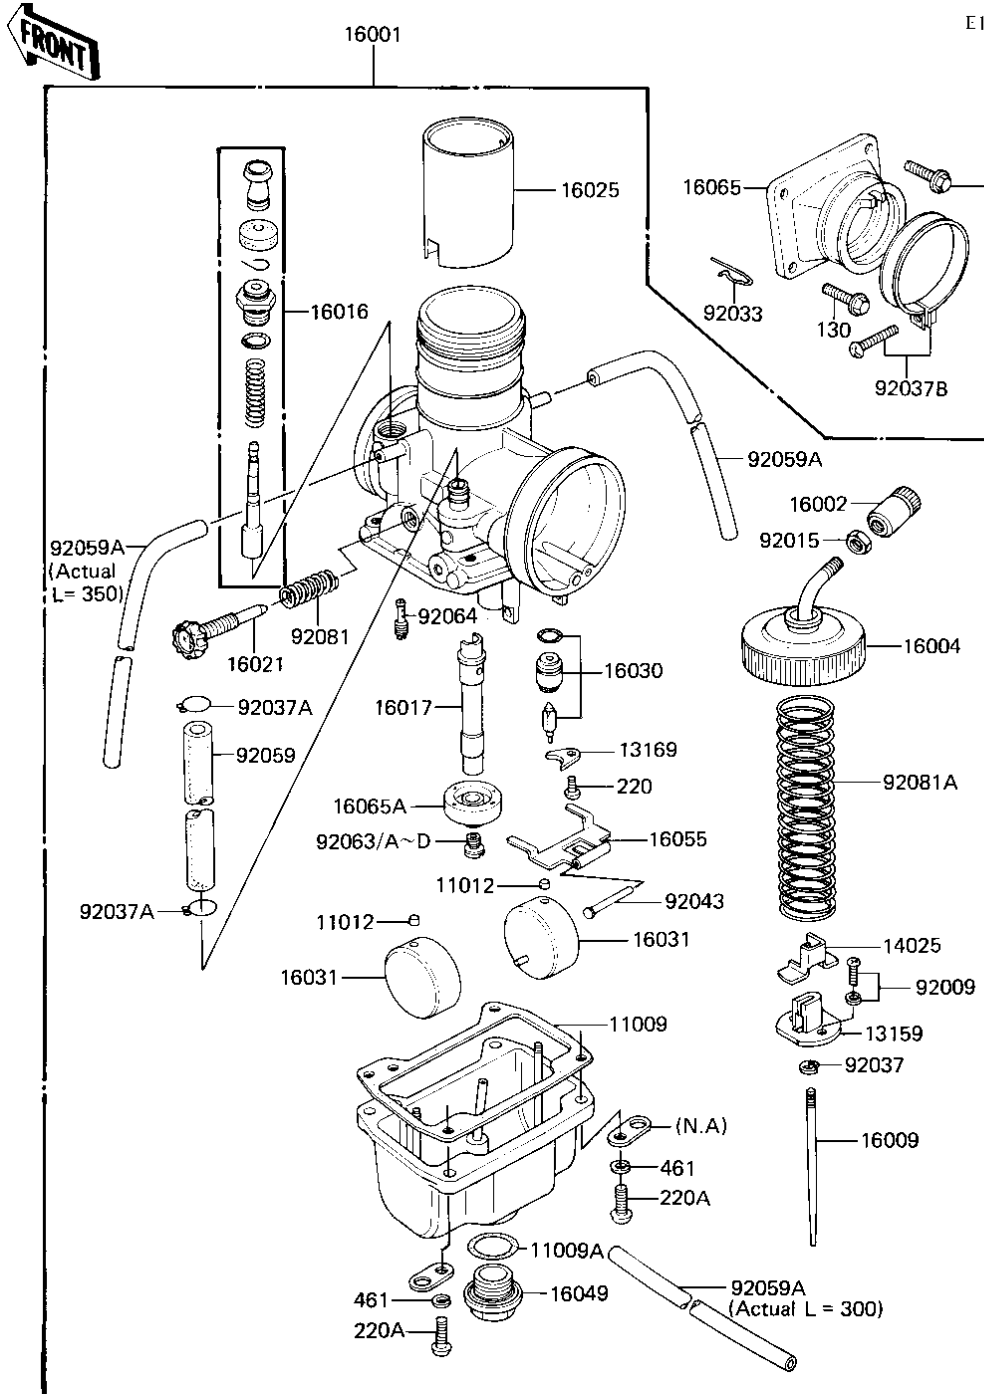

1982 KDX175 PARTS DIAGRAM

CARBURETOR (KDX175-A3)

E1611-0040

1982 KDX175 PARTS LIST

CARBURETOR (KDX175-A3)

ITEM NAME	PART NUMBER	QUANTITY
GASKET,FLOAT CHAMBER (Ref # 11009)	11009-1275	1
GASKET-COVER (Ref # 11009A)	16038-009	1
CAP,FLOAT (Ref # 11012)	11012-1047	2
CONNECTOR,THROTTLE (Ref # 13159)	13159-1010	1
PLATE, LOCK (Ref # 13169)	13169-1190	1
COVER,THROTTLE,VALVE (Ref # 14025)	14025-1113	1
CARBURETOR (Ref # 16001)	16001-1478	1
ADJUSTER,CABLE (Ref # 16002)	16002-1006	1
CAP-CHAMBER,MIXING (Ref # 16004)	16004-1013	1
NEEDLE-JET,5F53 (Ref # 16009)	16009-1136	1
PLUNGER,STARTER (Ref # 16016)	16016-1026	1
JET-NEEDLE,R-2 (Ref # 16017)	16017-1128	1
SCREW,THROTTLE STOP (Ref # 16021)	16021-1034	1
VALVE-THROTTLE,CA3.0 (Ref # 16025)	16025-1063	1
VALVE-FLOAT,3.3 (Ref # 16030)	16030-1020	1
FLOAT (Ref # 16031)	16031-029	2
COVER,MAIN JET (Ref # 16049)	16049-006	1
ARM,FLOAT (Ref # 16055)	16055-009	1
HOLDER-CARBURETOR (Ref # 16065)	16065-1049	1
HOLDER-CARBURETOR (Ref # 16065A)	16065-1052	1
SCREW,3X8 (Ref # 92009)	92009-1132	2
NUT CABLE ADJUST LOC (Ref # 92015)	16003-004	1
CIRCLIP (Ref # 92033)	92036-018	1
CIRCLIP (Ref # 92037)	16008-010	1
CLAMP,CARB CONECT HO (Ref # 92037A)	92037-056	2
CLAMP,CARBURETOR HOL (Ref # 92037B)	92037-1484	1
PIN,FLOAT (Ref # 92043)	16032-008	1
HOSE,FUEL,6.50X11.50 (Ref # 92059)	92059-1026	1
TUBE,3.5X6.5X410 (Ref # 92059A)	92059-1142	3

1982 KDX175 PARTS LIST

CARBURETOR (KDX175-A3)

ITEM NAME	PART NUMBER	QUANTITY
MAIN JET,#160R (Ref # 92063)	92063-1018	1
MAIN JET,#162.5R (Ref # 92063A)	92063-1019	1
MAIN JET,#155R (Ref # 92063B)	92063-1025	1
MAIN JET,#157.5R (Ref # 92063C)	92063-1026	1
JET-MAIN NO 152.5R (Ref # 92063D)	92063-121	1
JET-PILOT NO 20 (Ref # 92064)	92064-021	1
SPRING,THRTL STP SCR (Ref # 92081)	92081-1200	1
SPRING,THROTTLE VALV (Ref # 92081A)	92081-1432	1
BOLT,FLANGED,6X20 (Ref # 130)	130G0620	4
SCREW PAN HEAD 4X6 (Ref # 220)	220B0406	1
UNAVAILABLE IN PRICE BOOK (Ref # 220A)	214B0516A	4
WASHER SPRING 5MM (Ref # 461)	461F0500	4