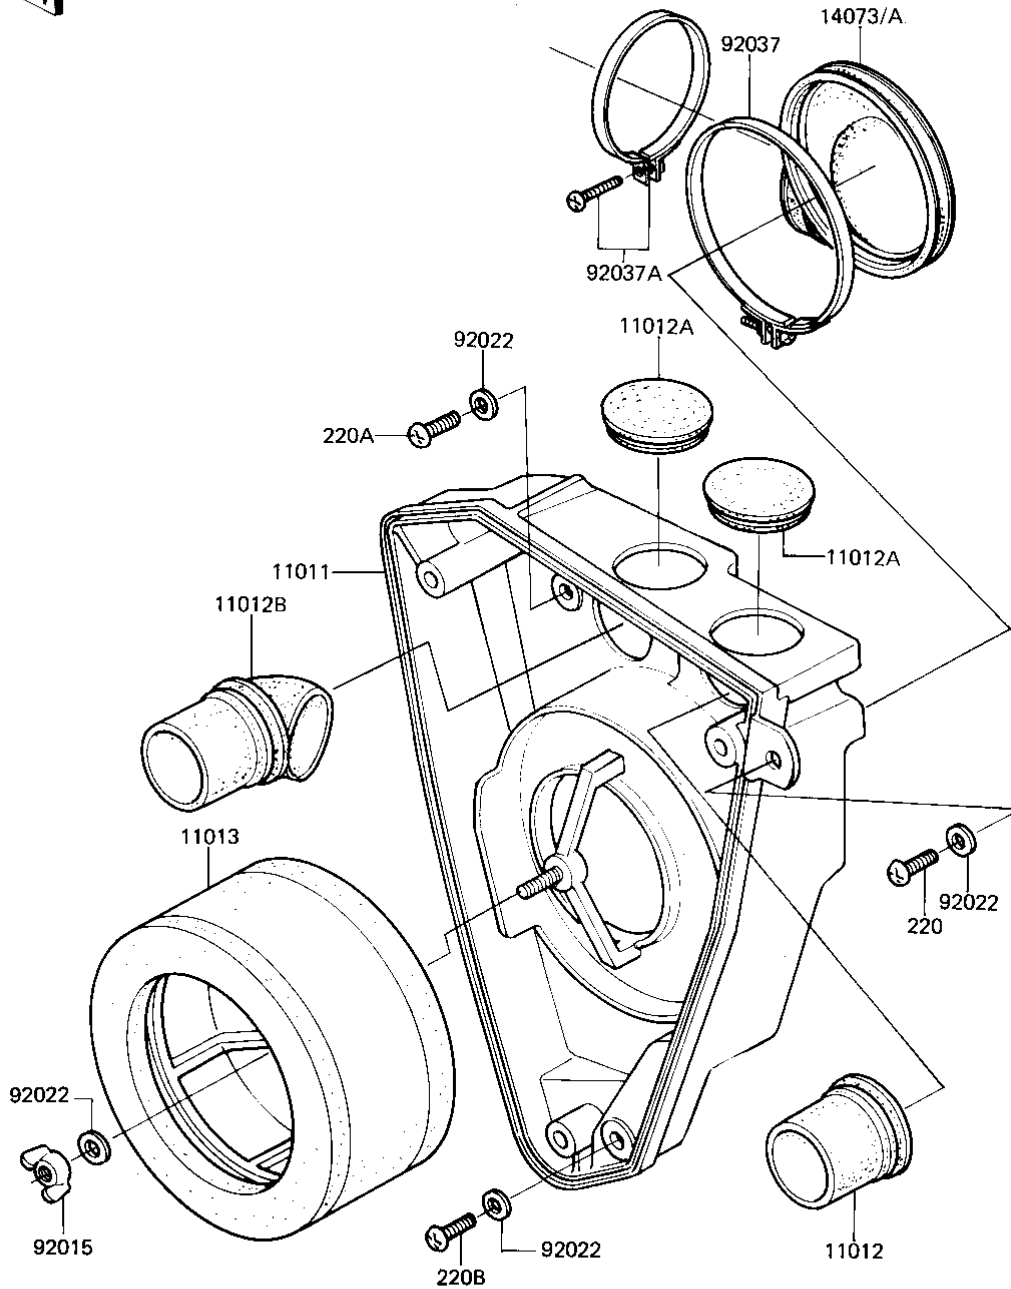

# 1981 KDX175 PARTS DIAGRAM

AIR CLEANER ('81-'82 A2/A3)

E1130-0042

# 1981 KDX175 PARTS LIST

AIR CLEANER ('81-'82 A2/A3)

ITEM NAME	PART NUMBER	QUANTITY
CASE-AIR FILTER (Ref # 11011)	11011-1059	1
CAP,AIR CLEANER (Ref # 11012)	11012-1109	1
CAP,AIR CLEANER (Ref # 11012A)	11012-1111	2
CAP,AIR CLEANER (Ref # 11012B)	11012-1123	1
ELEMENT,AIR CLNR (Ref # 11013)	11013-1036	1
DUCT (Ref # 14073)	14073-1066	1
NUT,AIR CLEANER CAP (Ref # 92015)	92016-062	1
WASHER 6.5X20X1.6T (Ref # 92022)	92022-125	4
CLAMP,AIR CLANER DUC (Ref # 92037)	92037-1186	1
CLAMP (Ref # 92037A)	92037-171	1
SCREW PAN HEAD 6X12 (Ref # 220)	220B0612	1
SCREW PAN HEAD 6X16 (Ref # 220A)	220B0616	1
SCREW PAN HEAD 6X20 (Ref # 220B)	220B0620	1