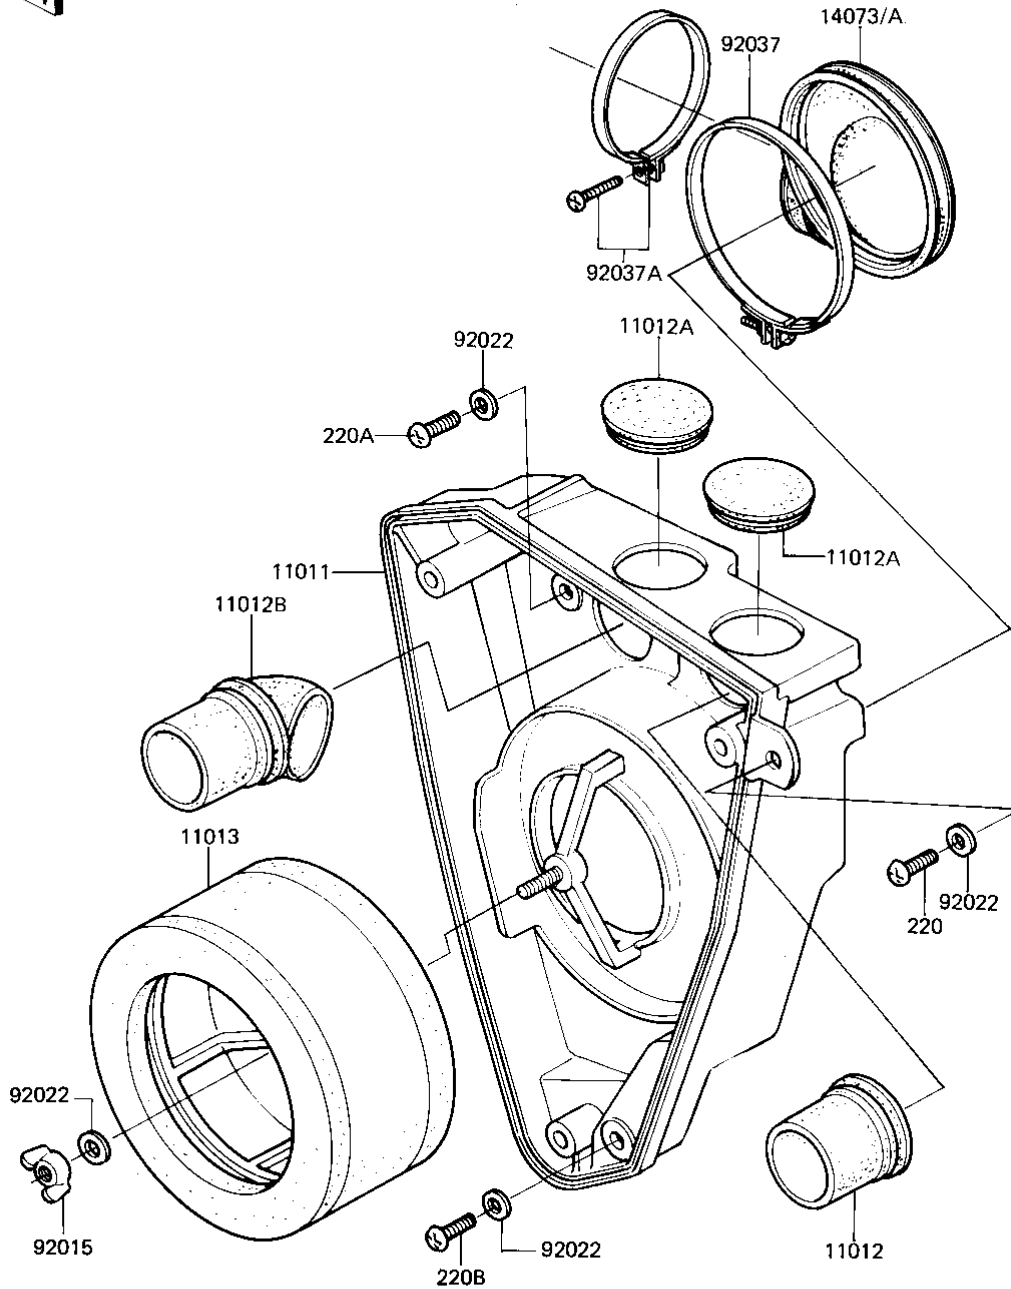

1982 KDX175 PARTS DIAGRAM

AIR CLEANER ('81-'82 A2/A3)

E1130-0042

1982 KDX175 PARTS LIST

AIR CLEANER ('81-'82 A2/A3)

ITEM NAME	PART NUMBER	QUANTITY
CASE-AIR FILTER (Ref # 11011)	11011-1059	1
CAP,AIR CLEANER (Ref # 11012)	11012-1109	1
CAP,AIR CLEANER (Ref # 11012A)	11012-1111	2
CAP,AIR CLEANER (Ref # 11012B)	11012-1123	1
ELEMENT,AIR CLNR (Ref # 11013)	11013-1036	1
DUCT (Ref # 14073A)	14073-1066	1
NUT,AIR CLEANER CAP (Ref # 92015)	92016-062	1
WASHER 6.5X20X1.6T (Ref # 92022)	92022-125	4
CLAMP,AIR CLANER DUC (Ref # 92037)	92037-1186	1
CLAMP (Ref # 92037A)	92037-171	1
SCREW PAN HEAD 6X12 (Ref # 220)	220B0612	1
SCREW PAN HEAD 6X16 (Ref # 220A)	220B0616	1
SCREW PAN HEAD 6X20 (Ref # 220B)	220B0620	1