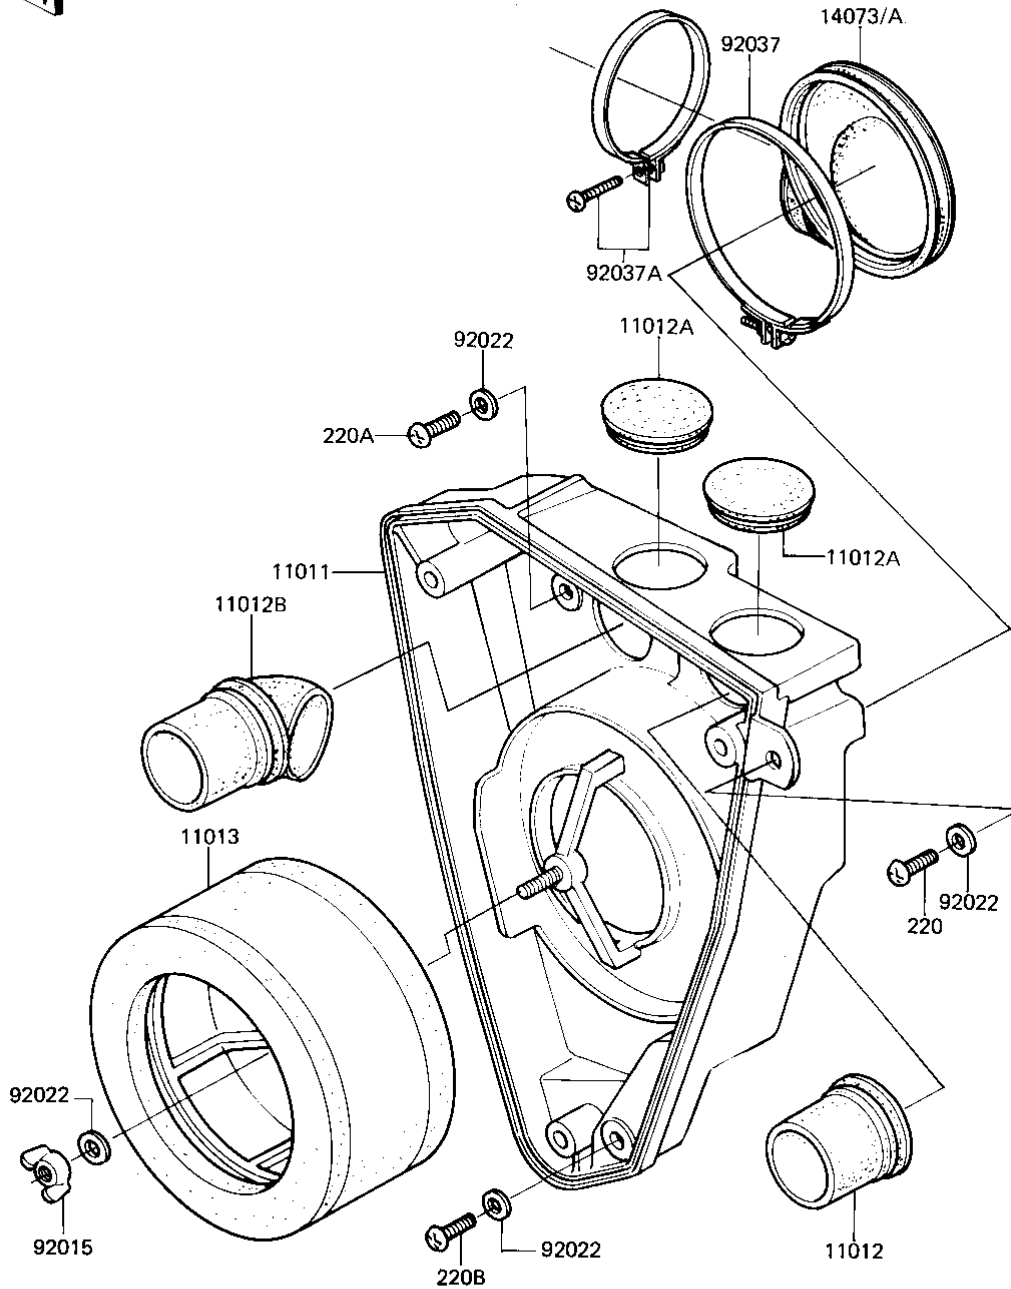

# 1982 KDX175 PARTS DIAGRAM

AIR CLEANER ('81-'82 A2/A3)

E1130-0042

# 1982 KDX175 PARTS LIST

AIR CLEANER ('81-'82 A2/A3)

ITEM NAME	PART NUMBER	QUANTITY
CASE-AIR FILTER (Ref # 11011)	11011-1059	1
CAP,AIR CLEANER (Ref # 11012)	11012-1109	1
CAP,AIR CLEANER (Ref # 11012A)	11012-1111	2
CAP,AIR CLEANER (Ref # 11012B)	11012-1123	1
ELEMENT,AIR CLNR (Ref # 11013)	11013-1036	1
DUCT (Ref # 14073A)	14073-1066	1
NUT,AIR CLEANER CAP (Ref # 92015)	92016-062	1
WASHER 6.5X20X1.6T (Ref # 92022)	92022-125	4
CLAMP,AIR CLANER DUC (Ref # 92037)	92037-1186	1
CLAMP (Ref # 92037A)	92037-171	1
SCREW PAN HEAD 6X12 (Ref # 220)	220B0612	1
SCREW PAN HEAD 6X16 (Ref # 220A)	220B0616	1
SCREW PAN HEAD 6X20 (Ref # 220B)	220B0620	1