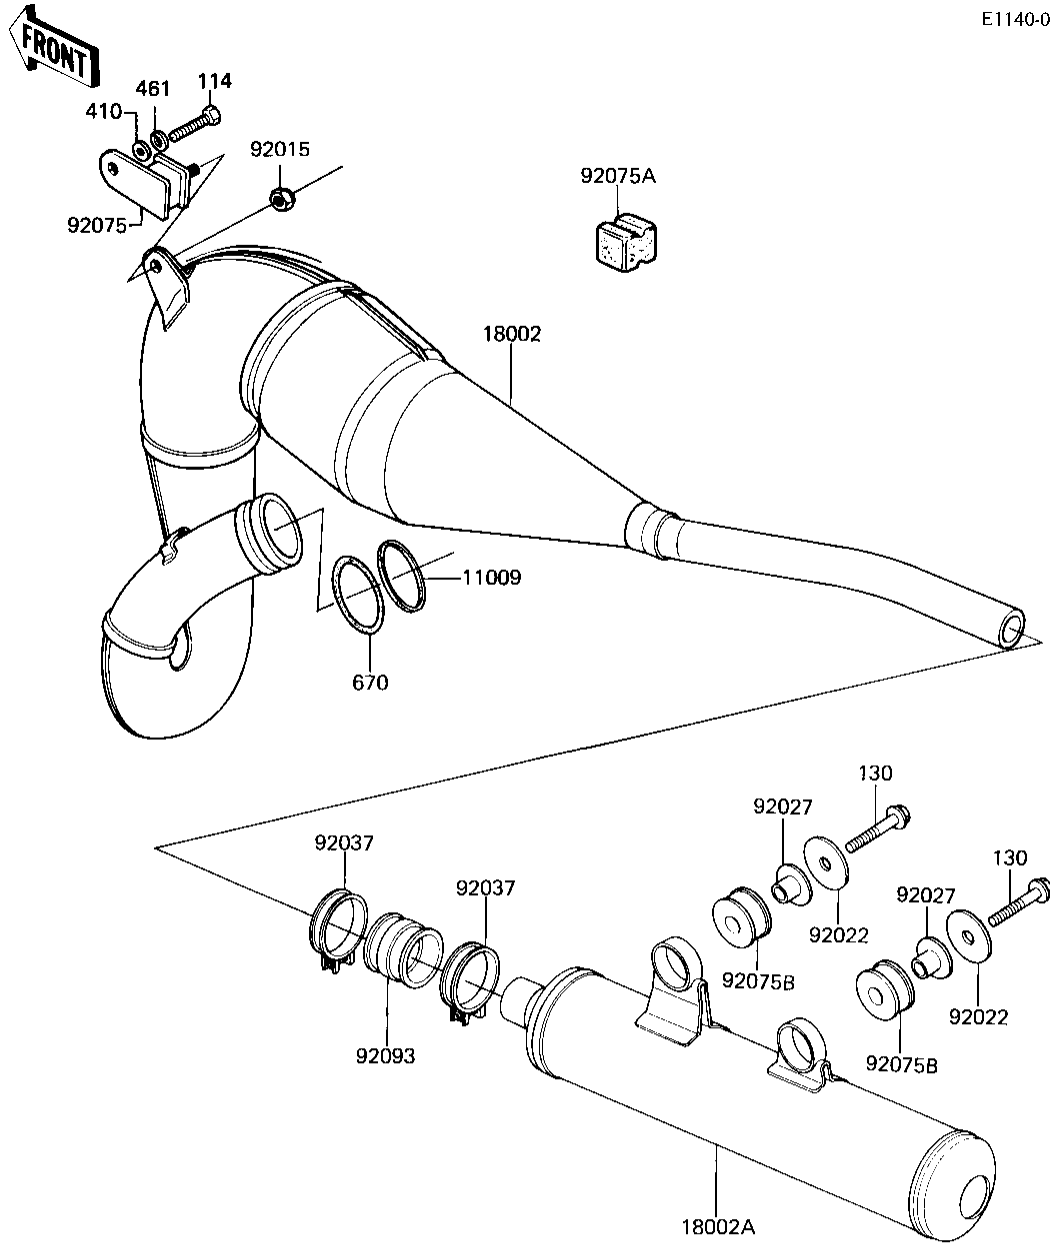

1982 KDX175 PARTS DIAGRAM

MUFFLER (KDX175-A3)

E1140-0050

1982 KDX175 PARTS LIST

MUFFLER (KDX175-A3)

ITEM NAME	PART NUMBER	QUANTITY
GASKET,EXHAUST HOLDE (Ref # 11009)	11009-1123	1
BODY-COMP-MUFFLER,F. (Ref # 18002)	18002-1128	1
BODY-COMP-MUFFLER (Ref # 18002A)	18002-1188	1
NUT,LOCK,8MM (Ref # 92015)	92015-1124	1
WASHER,PLAIN (Ref # 92022)	92022-298	2
COLLAR,FUEL TANK FIT (Ref # 92027)	92027-1134	2
CLAMP,CARBURETOR,40M (Ref # 92037)	92037-1129	2