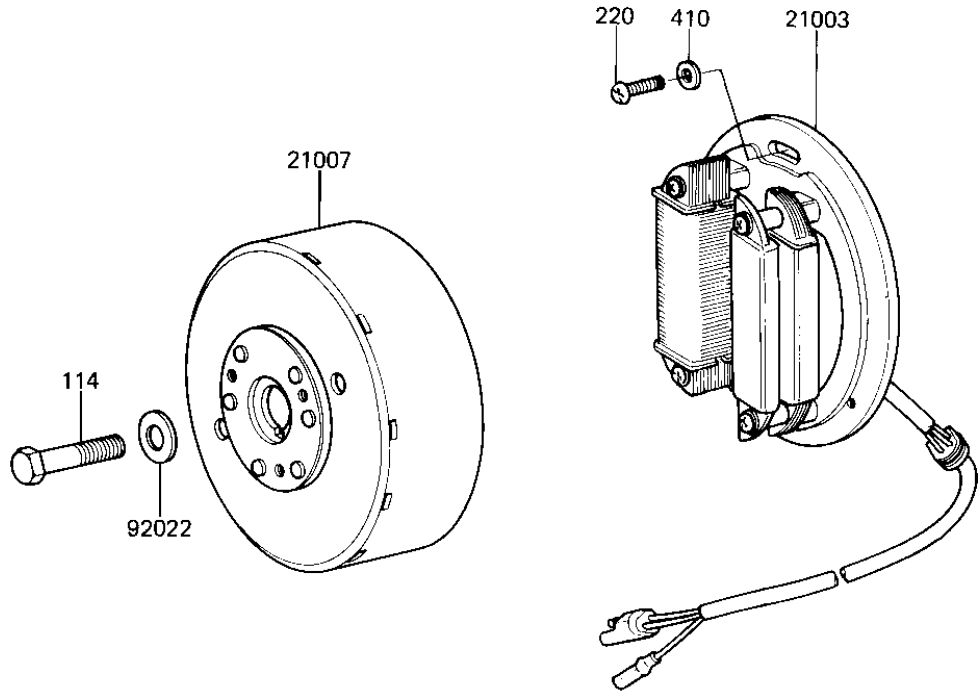

1981 KDX175 PARTS DIAGRAM

GENERATOR ('81-'82 A2/A3)

1981 KDX175 PARTS LIST

GENERATOR ('81-'82 A2/A3)

ITEM NAME	PART NUMBER	QUANTITY
STATOR ASSY,MAGNETO (Ref # 21003)	21003-1029	1
FLYWHEEL,MAGNETO (Ref # 21007)	21007-1027	1
WASHER,PLAIN,8MM (Ref # 92022)	92022-276	1
BOLT,8X40 (Ref # 114)	115G0840	1
SCREW PAN HEAD 6X16 (Ref # 220)	220B0616	2
WASHER PLAIN 6MM (Ref # 410)	410B0600	2