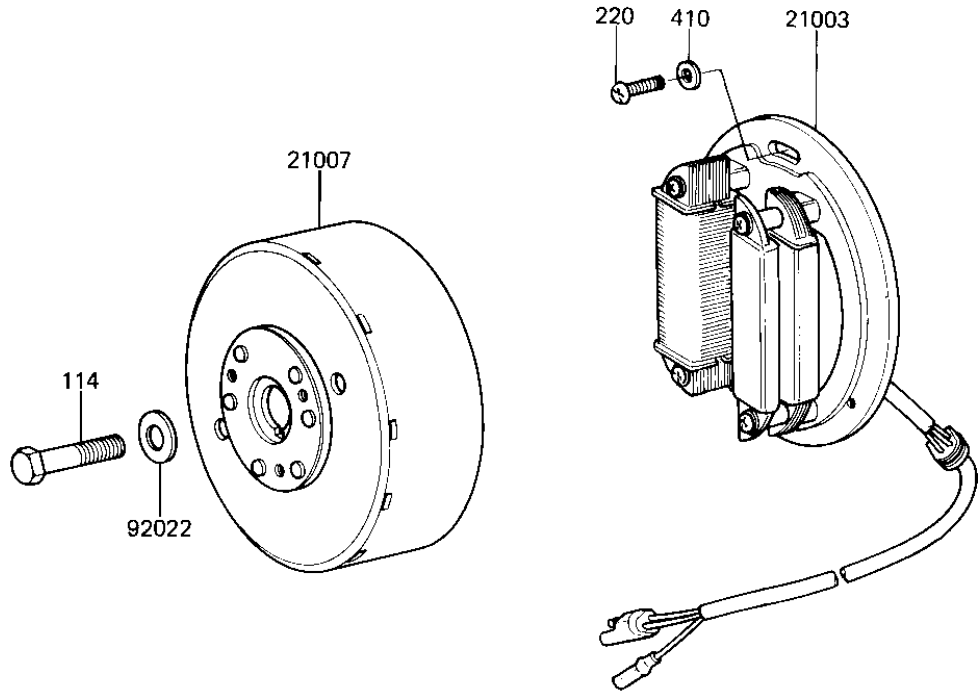

# 1982 KDX175 PARTS DIAGRAM

GENERATOR ('81-'82 A2/A3)

# 1982 KDX175 PARTS LIST

GENERATOR ('81-'82 A2/A3)

ITEM NAME	PART NUMBER	QUANTITY
STATOR ASSY,MAGNETO (Ref # 21003)	21003-1029	1
FLYWHEEL,MAGNETO (Ref # 21007)	21007-1027	1
WASHER,PLAIN,8MM (Ref # 92022)	92022-276	1
BOLT,8X40 (Ref # 114)	115G0840	1
SCREW PAN HEAD 6X16 (Ref # 220)	220B0616	2
WASHER PLAIN 6MM (Ref # 410)	410B0600	2