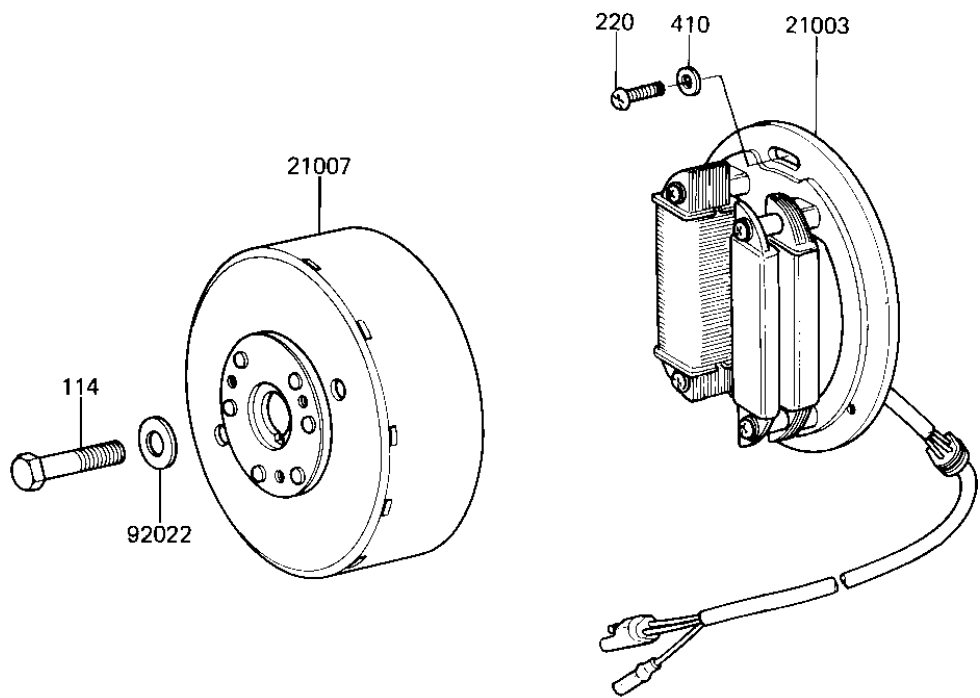

# 1982 KDX175 PARTS DIAGRAM

GENERATOR ('81-'82 A2/A3)

# 1982 KDX175 PARTS LIST

GENERATOR ('81-'82 A2/A3)

ITEM NAME	PART NUMBER	QUANTITY
STATOR ASSY,MAGNETO (Ref # 21003)	21003-1029	1
FLYWHEEL,MAGNETO (Ref # 21007)	21007-1027	1
WASHER,PLAIN,8MM (Ref # 92022)	92022-276	1
BOLT,8X40 (Ref # 114)	115G0840	1
SCREW PAN HEAD 6X16 (Ref # 220)	220B0616	2
WASHER PLAIN 6MM (Ref # 410)	410B0600	2