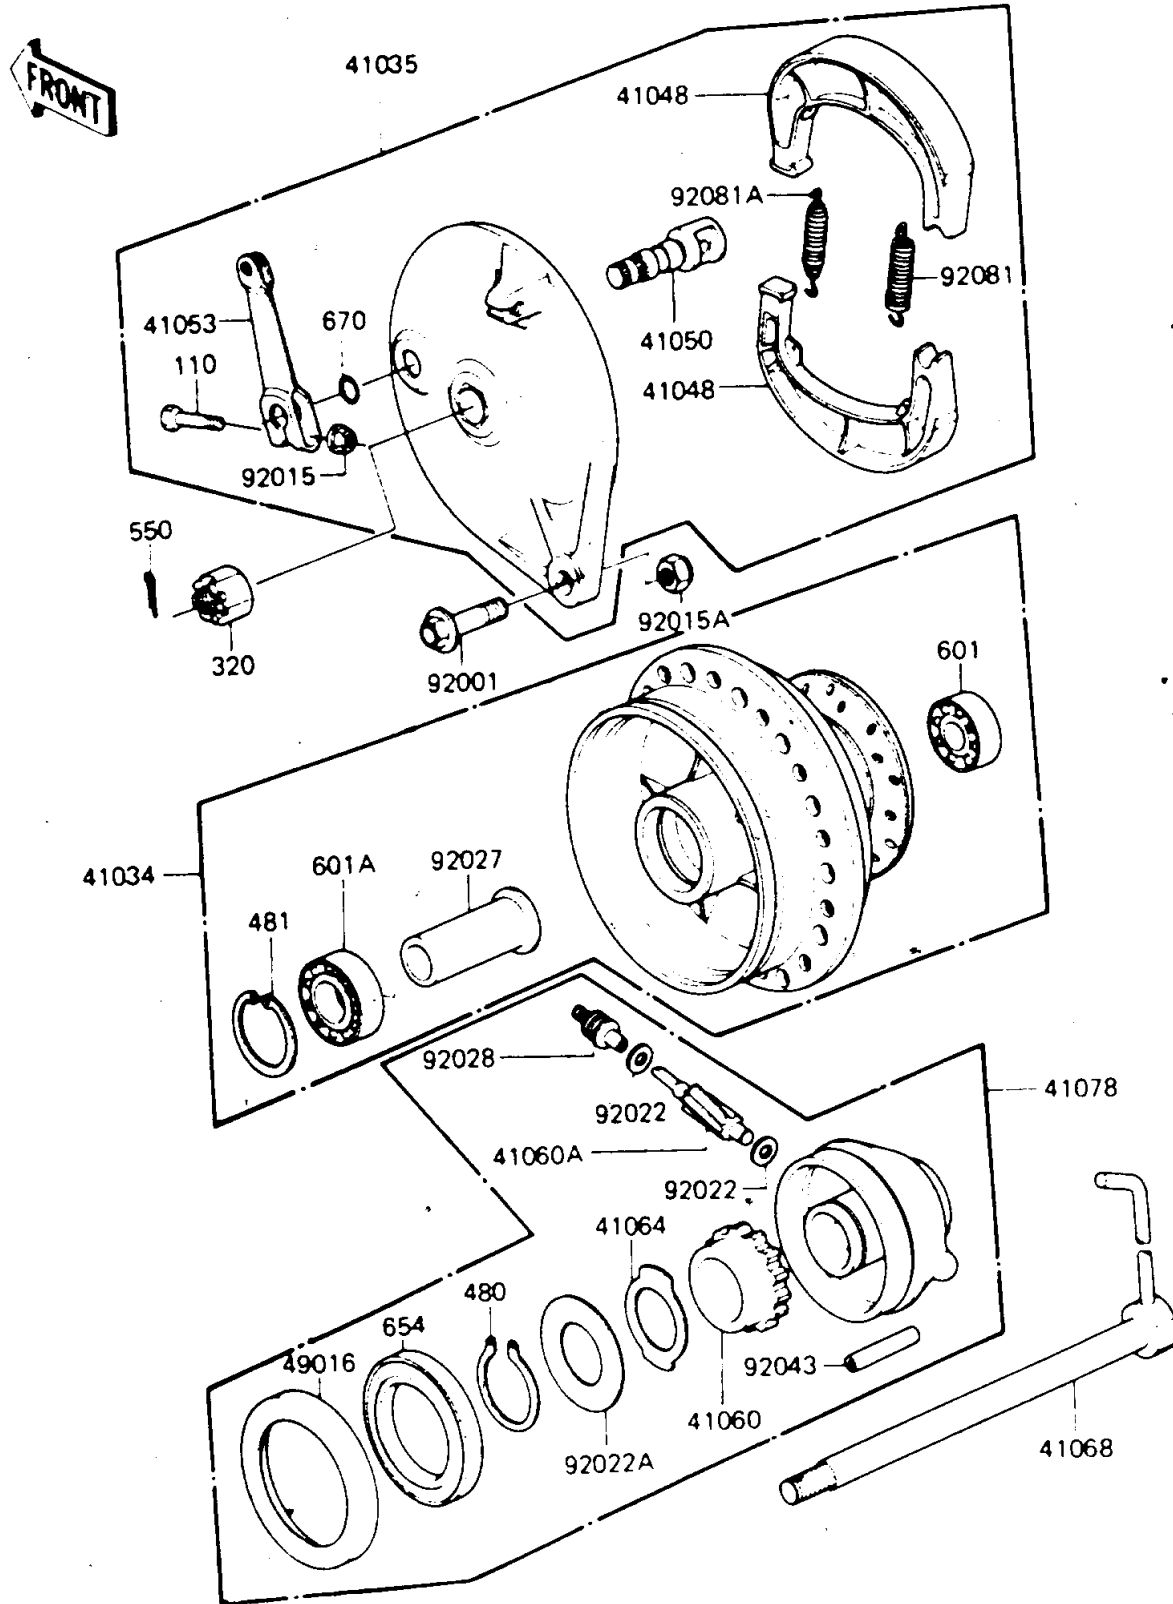

1982 KDX175 PARTS DIAGRAM

FRONT HUB/BRAKE ('81-'82 A2/A3)

1982 KDX175 PARTS LIST

FRONT HUB/BRAKE ('81-'82 A2/A3)

ITEM NAME	PART NUMBER	QUANTITY
DRUM-ASSY,FR BRK (Ref # 41034)	41034-1016	1
PANEL-ASY,FR BRK (Ref # 41035)	41035-1070	1
SHOE-BRAKE (Ref # 41048)	41048-1015	2
CAM SHAFT,FR BRAKE (Ref # 41050)	41050-1016	1
LEVER,FR BRAKE CAM (Ref # 41053)	41053-1018	1
GEAR,SPEEDOMETER (Ref # 41060)	41059-024	1
PINION,SPEEDOMETER (Ref # 41060A)	41060-015	1
RECEIVER,SPEED GEAR (Ref # 41064)	41064-011	1
AXLE,FRONT (Ref # 41068)	41068-1042	1
CASE ASSY,SPEED GEAR (Ref # 41078)	41078-009	1
DUST COVER (Ref # 49016)	41042-013	1
BOLT,10X45 (Ref # 92001)	92001-1182	1
NUT-6MM (Ref # 92015)	92015-1078	1
NUT,LOCK,10MM (Ref # 92015A)	92019-021	1
WASHER THRST SPD PIN (Ref # 92022)	41063-001	2
WASHER,THRUST (Ref # 92022A)	41065-004	1
COLLAR,FRONT BEARING (Ref # 92027)	92027-1073	1
BUSH,SPEEDMETER CABLE (Ref # 92028)	41062-005	1
PIN,SPRING (Ref # 92043)	41082-001	1
SPRING,BRAKE SHOE (Ref # 92081)	92081-1766	1
SPRING,BRAKE SHOE (Ref # 92081A)	92081-1550	1
BOLT-UPSET (Ref # 110)	112G0630	1
NUT-CASTLE (Ref # 320)	320G1200	1
CIRCLIP,19MM (Ref # 480)	480J1900	1
CIRCLIP.37MM (Ref # 481)	481J3700	1
PIN,COTTER,3.2X28 (Ref # 550)	550D3228	1
BEARING-BALL,#6201LUC3/2A (Ref # 601)	601B6201U	1
BEARING-BALL,#6301U (Ref # 601A)	601B6301U	1
OIL SEAL (Ref # 654)	654A405208	1

1982 KDX175 PARTS LIST

FRONT HUB/BRAKE ('81-'82 A2/A3)

ITEM NAME	PART NUMBER	QUANTITY
"O" RING,12MM (Ref # 670)	670B2012	1