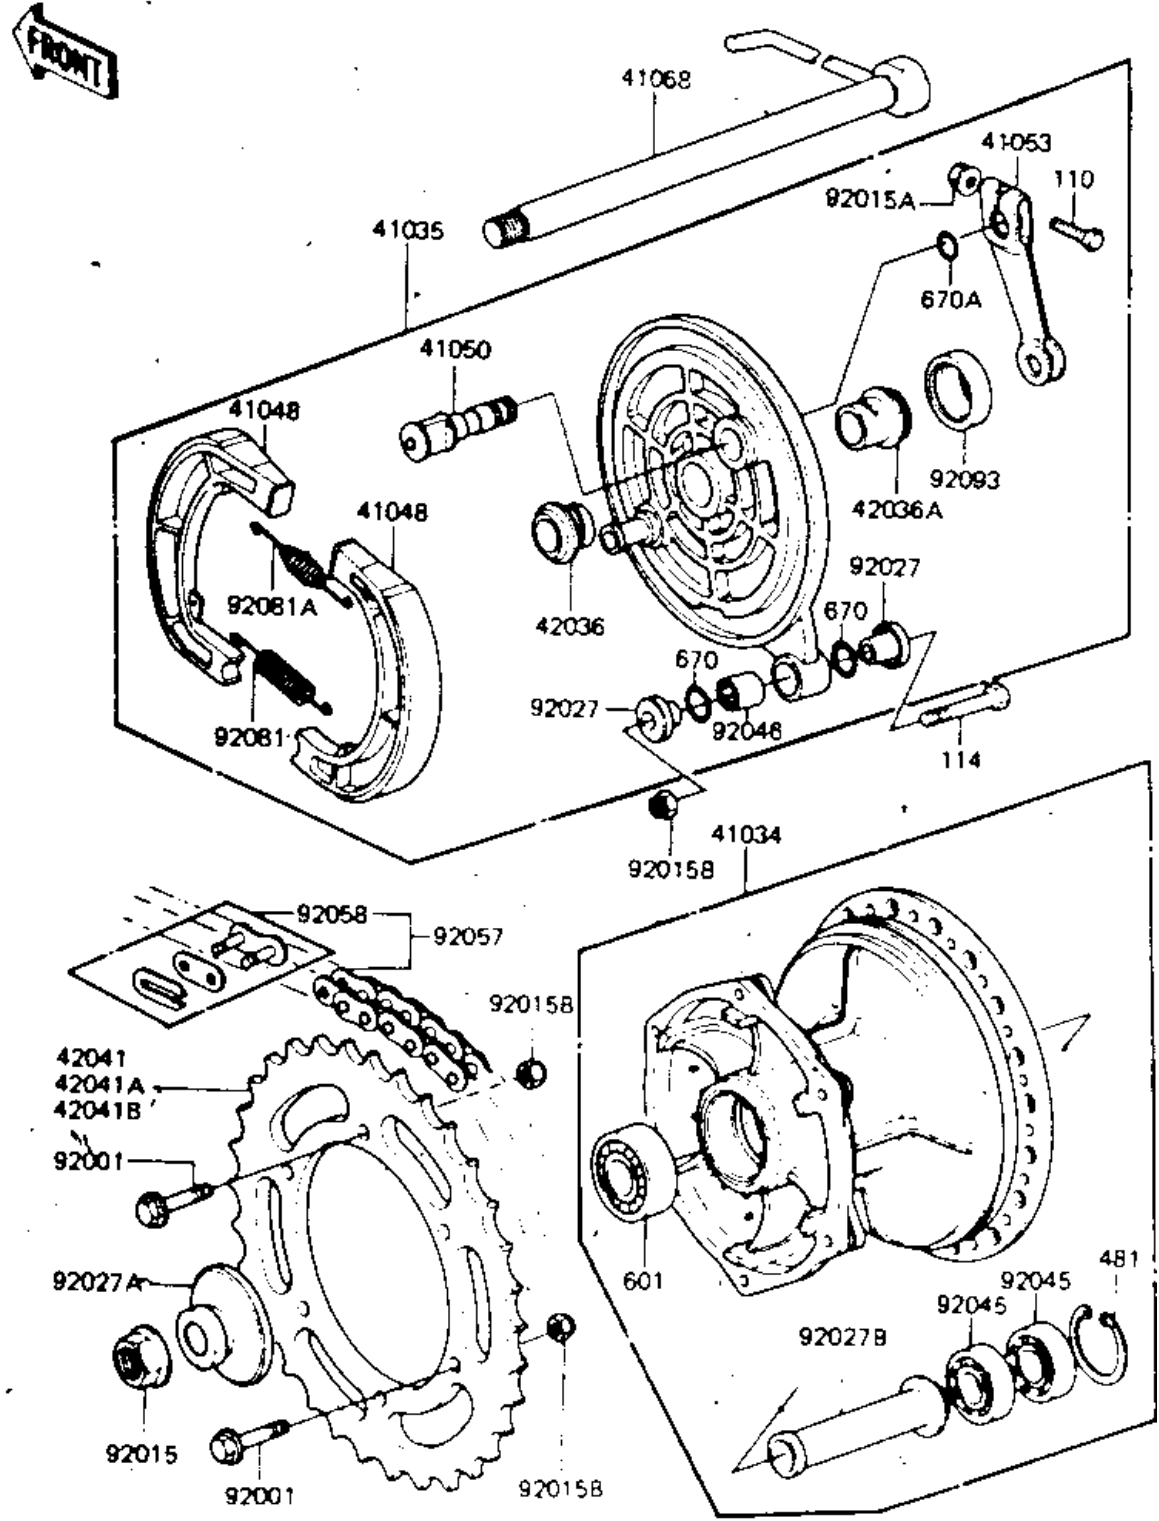

1981 KDX175 PARTS DIAGRAM

REAR HUB/BRAKE/CHAIN ('81-'82 A2/A3)

1981 KDX175 PARTS LIST

REAR HUB/BRAKE/CHAIN ('81-'82 A2/A3)

ITEM NAME	PART NUMBER	QUANTITY
DRUM-ASSY,RR BRK (Ref # 41034)	41034-1017	1
PANEL-ASY,RR BRK (Ref # 41035)	41035-1071	1
SHOE-BRAKE (Ref # 41048)	41048-1016	2
CAM SHAFT,RR BRAKE (Ref # 41050)	41050-1017	1
LEVER,FR BRAKE CAM (Ref # 41053)	41053-1019	1
AXLE,REAR (Ref # 41068)	41068-1043	1
SLEEVE,REAR BRAKE (Ref # 42036)	42036-1009	1
SLEEVE,REAR PANEL,R. (Ref # 42036A)	42036-1035	1
REAR SPROCKET,47T (Ref # 42041)	42041-1038	1
REAR SPROCKET,50T (Ref # 42041A)	42041-1043	1
REAR SPROCKET,52T (Ref # 42041B)	42041-1044	1
BOLT,HEX HEAD,8X32 (Ref # 92001)	92001-1040	6
NUT,LOCK,16M/M (Ref # 92015)	92015-1013	1
NUT-6MM (Ref # 92015A)	92015-1078	1
NUT,8MM (Ref # 92015B)	92015-1134	7
COLLAR (Ref # 92027)	92027-1040	2
COLLAR,REAR AXLE (Ref # 92027A)	92027-1206	1
COLLAR,REAR BRAKE (Ref # 92027B)	92027-1207	1
BEARING-BALL,#6003UC (Ref # 92045)	601B6003U	2
BEARING,NEEDLE (Ref # 92046)	92046-1009	1
CHAIN,520X118TR (Ref # 92057)	92057-1051	1
JOINT-CHAIN (Ref # 92058)	92058-1051	1
SPRING,BRAKE SHOE (Ref # 92081)	92081-1766	1
SPRING,BRAKE SHOE (Ref # 92081A)	92081-1550	1
OIL SEAL (Ref # 92093)	92093-1004	1
BOLT-UPSET (Ref # 110)	112G0630	1
BOLT,SMALL UPSET (Ref # 114)	115G0835	1
CIRCLIP,35MM (Ref # 481)	481J3500	1
BEARING-BALL,#6004UU (Ref # 601)	601B6004UU	1

1981 KDX175 PARTS LIST

REAR HUB/BRAKE/CHAIN ('81-'82 A2/A3)

ITEM NAME	PART NUMBER	QUANTITY
"O" RING (Ref # 670)	670B2011	2
"O" RING,12MM (Ref # 670A)	670B2012	1