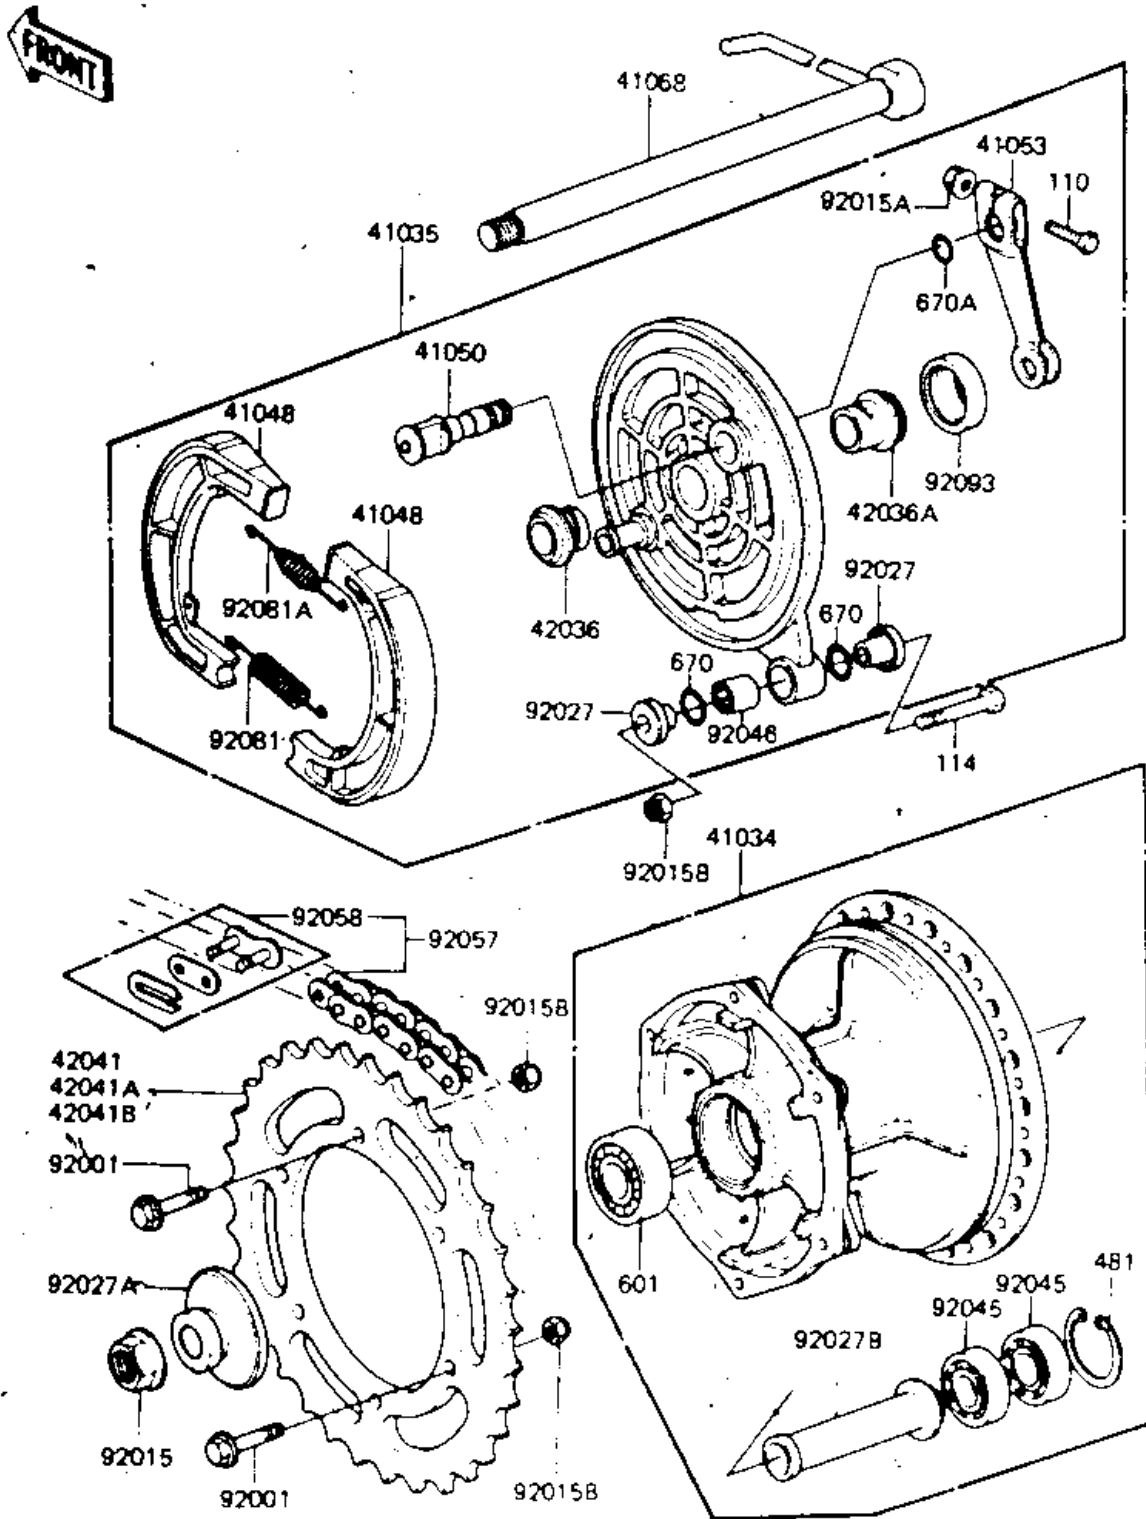

1982 KDX175 PARTS DIAGRAM

REAR HUB/BRAKE/CHAIN ('81-'82 A2/A3)

1982 KDX175 PARTS LIST

REAR HUB/BRAKE/CHAIN ('81-'82 A2/A3)

ITEM NAME	PART NUMBER	QUANTITY
DRUM-ASSY,RR BRK (Ref # 41034)	41034-1017	1
PANEL-ASY,RR BRK (Ref # 41035)	41035-1071	1
SHOE-BRAKE (Ref # 41048)	41048-1016	2
CAM SHAFT,RR BRAKE (Ref # 41050)	41050-1017	1
LEVER,FR BRAKE CAM (Ref # 41053)	41053-1019	1
AXLE,REAR (Ref # 41068)	41068-1043	1
SLEEVE,REAR BRAKE (Ref # 42036)	42036-1009	1
SLEEVE,REAR PANEL,R. (Ref # 42036A)	42036-1035	1
REAR SPROCKET,47T (Ref # 42041)	42041-1038	1
REAR SPROCKET,50T (Ref # 42041A)	42041-1043	1
REAR SPROCKET,52T (Ref # 42041B)	42041-1044	1
BOLT,HEX HEAD,8X32 (Ref # 92001)	92001-1040	6
NUT,LOCK,16M/M (Ref # 92015)	92015-1013	1
NUT-6MM (Ref # 92015A)	92015-1078	1
NUT,8MM (Ref # 92015B)	92015-1134	7
COLLAR (Ref # 92027)	92027-1040	2
COLLAR,REAR AXLE (Ref # 92027A)	92027-1206	1
COLLAR,REAR BRAKE (Ref # 92027B)	92027-1207	1
BEARING-BALL,#6003UC (Ref # 92045)	601B6003U	2
BEARING,NEEDLE (Ref # 92046)	92046-1009	1
CHAIN,520X118TR (Ref # 92057)	92057-1051	1
JOINT-CHAIN (Ref # 92058)	92058-1051	1
SPRING,BRAKE SHOE (Ref # 92081)	92081-1766	1
SPRING,BRAKE SHOE (Ref # 92081A)	92081-1550	1
OIL SEAL (Ref # 92093)	92093-1004	1
BOLT-UPSET (Ref # 110)	112G0630	1
BOLT,SMALL UPSET (Ref # 114)	115G0835	1
CIRCLIP,35MM (Ref # 481)	481J3500	1
BEARING-BALL,#6004UU (Ref # 601)	601B6004UU	1

1982 KDX175 PARTS LIST

REAR HUB/BRAKE/CHAIN ('81-'82 A2/A3)

ITEM NAME	PART NUMBER	QUANTITY
"O" RING (Ref # 670)	670B2011	2
"O" RING,12MM (Ref # 670A)	670B2012	1