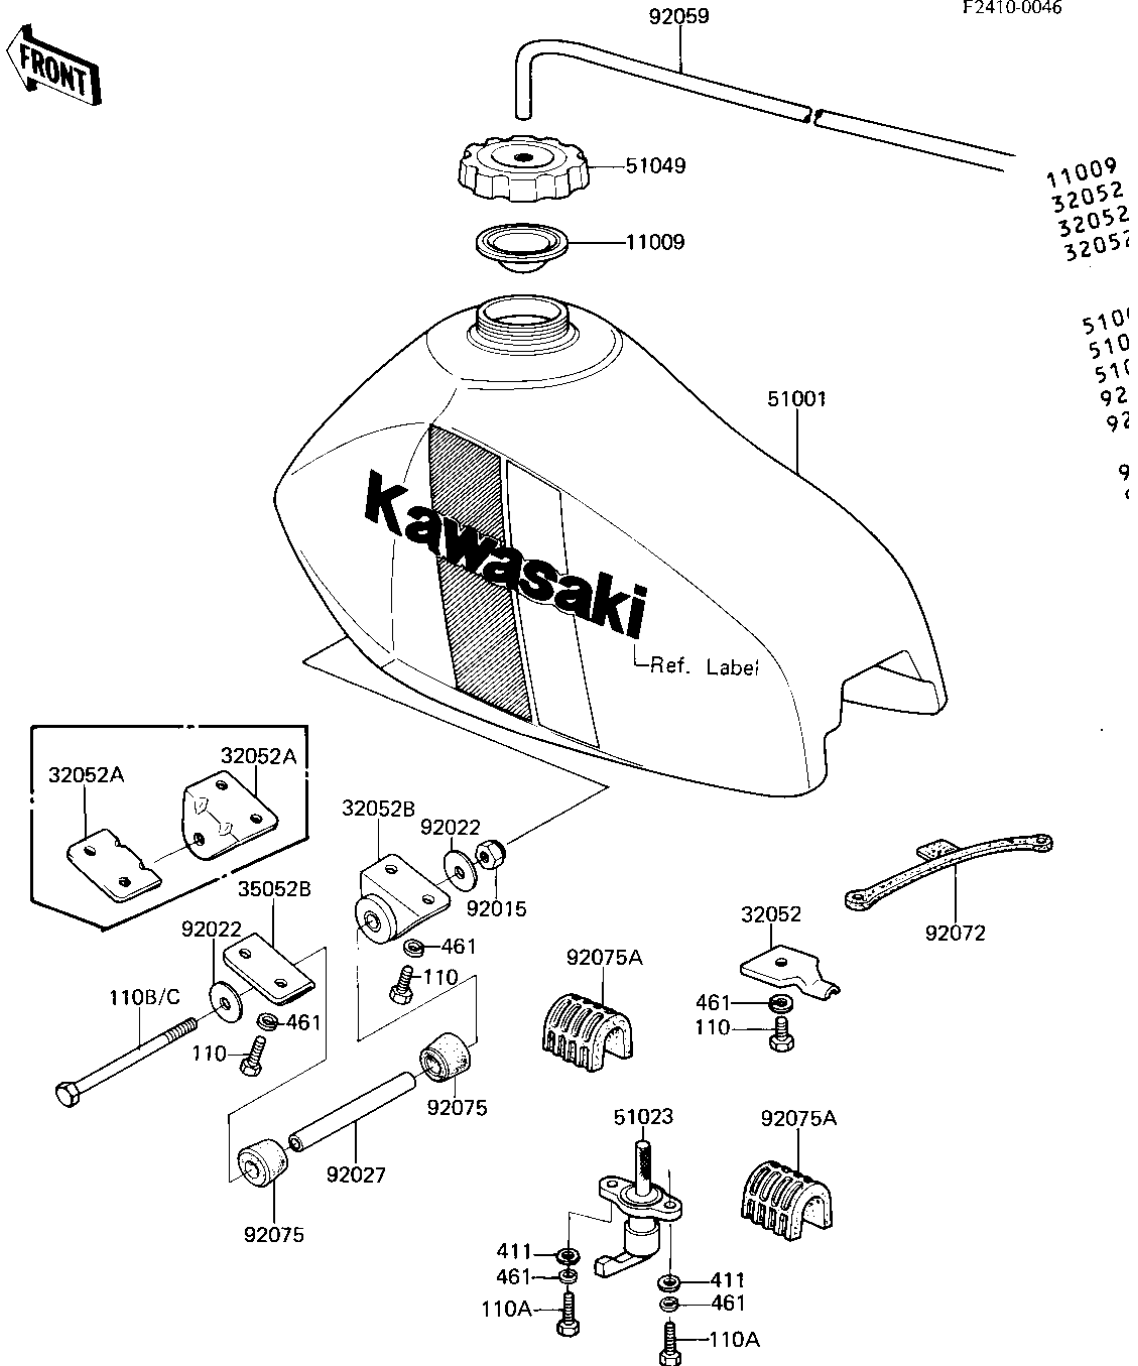

1981 KDX175 PARTS DIAGRAM

FUEL TANK ('81-'82 A2/A3)

1981 KDX175 PARTS LIST

FUEL TANK ('81-'82 A2/A3)

ITEM NAME	PART NUMBER	QUANTITY
GASKET,FUEL TANK CAP (Ref # 11009)	11009-1276	1
BRACKET,FUEL TANK (Ref # 32052)	32052-1009	1
BRACKET,FUEL TANK FI (Ref # 32052A)	32052-1036	2
BRACKET-TANK (Ref # 32052B)	32052-1060	2
TANK-FUEL,L.GREEN (Ref # 51001)	51001-5107-6W	1
TAP-ASSY-FUEL (Ref # 51023)	51023-1115	1
CAP-TANK,FUEL (Ref # 51049)	51049-1007	1
NUT (Ref # 92015)	92019-008	1
WASHER,PLAIN,7MM (Ref # 92022)	92022-228	2
COLLAR,FUEL TANK FIT (Ref # 92027)	92027-1228	1
TUBE,5X7X500 (Ref # 92059)	92059-4001	1
BAND,FUEL TANK (Ref # 92072)	92072-042	1
DAMPER,FUEL TANK FIT (Ref # 92075)	92075-1220	2
DAMPER,FUEL TANK (Ref # 92075A)	92075-1221	2
BOLT-UPSET,6X12 (Ref # 110)	112G0612	5
BOLT-UPSET (Ref # 110A)	112G0618	2
BOLT-UPSET,6X105 (Ref # 110B)	112G06105	1
BOLT-UPSET,6X125 (Ref # 110C)	112G06125	1
WASHER PLAIN 6MM (Ref # 411)	411B0600	2
WASHER SPRING 6MM (Ref # 461)	461F0600	7