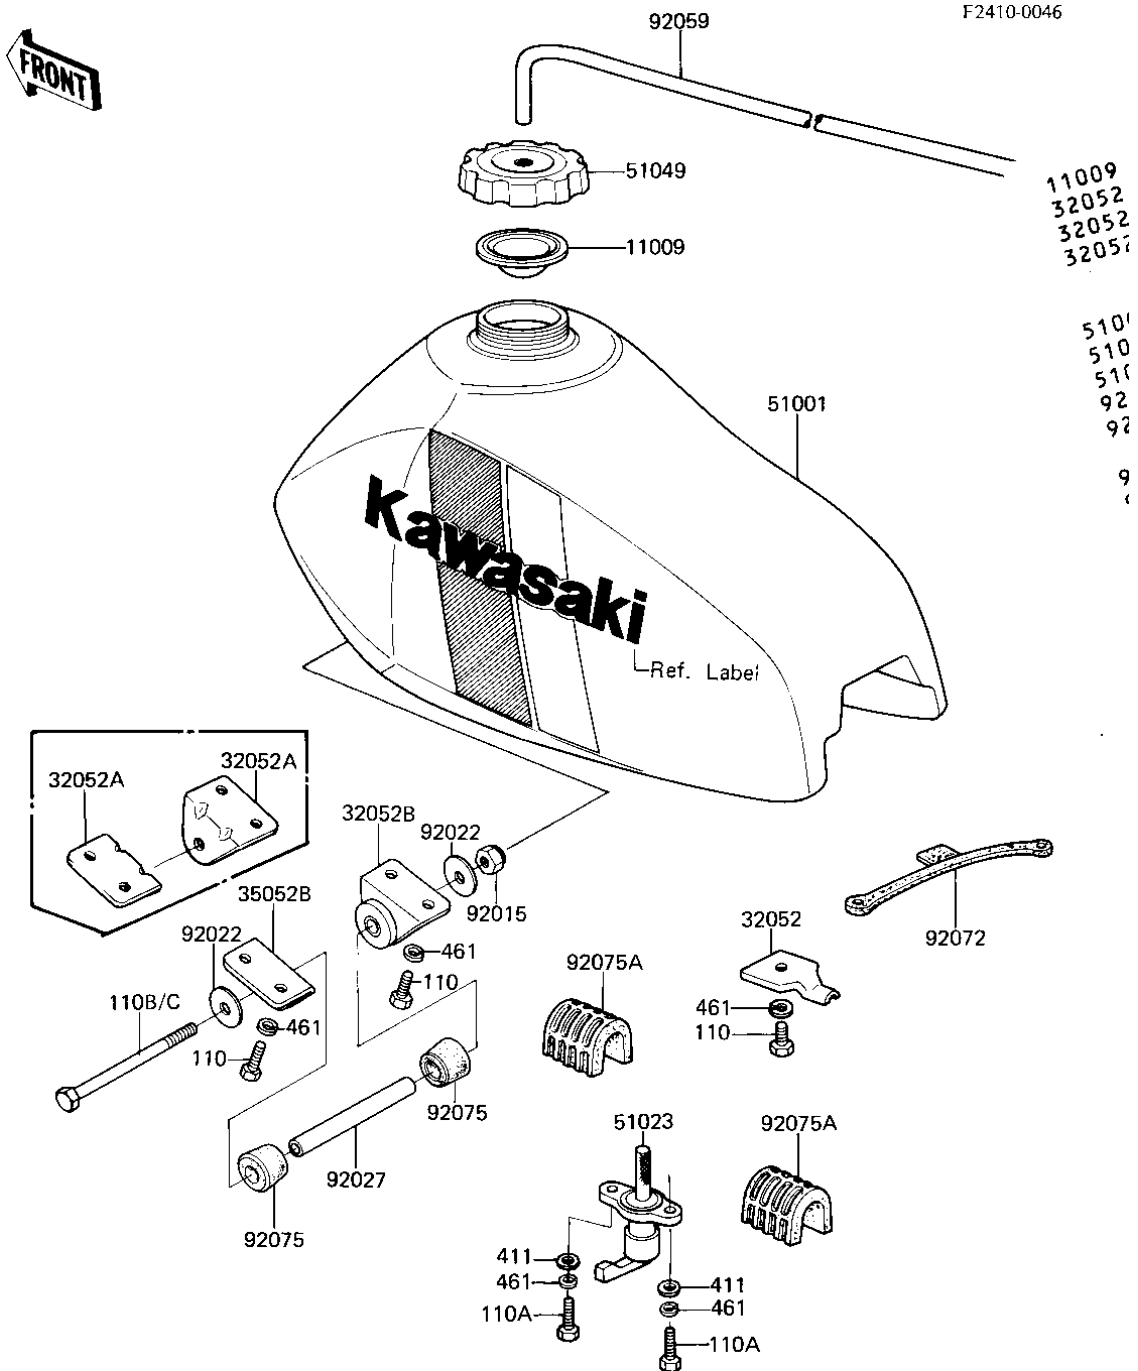

# 1982 KDX175 PARTS DIAGRAM

FUEL TANK ('81-'82 A2/A3)

# 1982 KDX175 PARTS LIST

FUEL TANK ('81-'82 A2/A3)

ITEM NAME	PART NUMBER	QUANTITY
GASKET,FUEL TANK CAP (Ref # 11009)	11009-1276	1
BRACKET,FUEL TANK (Ref # 32052)	32052-1009	1
TANK-FUEL,L.GREEN (Ref # 51001)	51001-5107-6W	1
TAP-ASSY-FUEL (Ref # 51023)	51023-1115	1
CAP-TANK,FUEL (Ref # 51049)	51049-1007	1
NUT (Ref # 92015)	92019-008	1
COLLAR,FUEL TANK FIT (Ref # 92027)	92027-1228	1
TUBE,5X7X500 (Ref # 92059)	92059-4001	1
BAND,FUEL TANK (Ref # 92072)	92072-042	1
DAMPER,FUEL TANK FIT (Ref # 92075)	92075-1220	2
DAMPER,FUEL TANK (Ref # 92075A)	92075-1221	2
BOLT-UPSET,6X12 (Ref # 110)	112G0612	5
BOLT-UPSET (Ref # 110A)	112G0618	2
WASHER PLAIN 6MM (Ref # 411)	411B0600	2
WASHER SPRING 6MM (Ref # 461)	461F0600	7