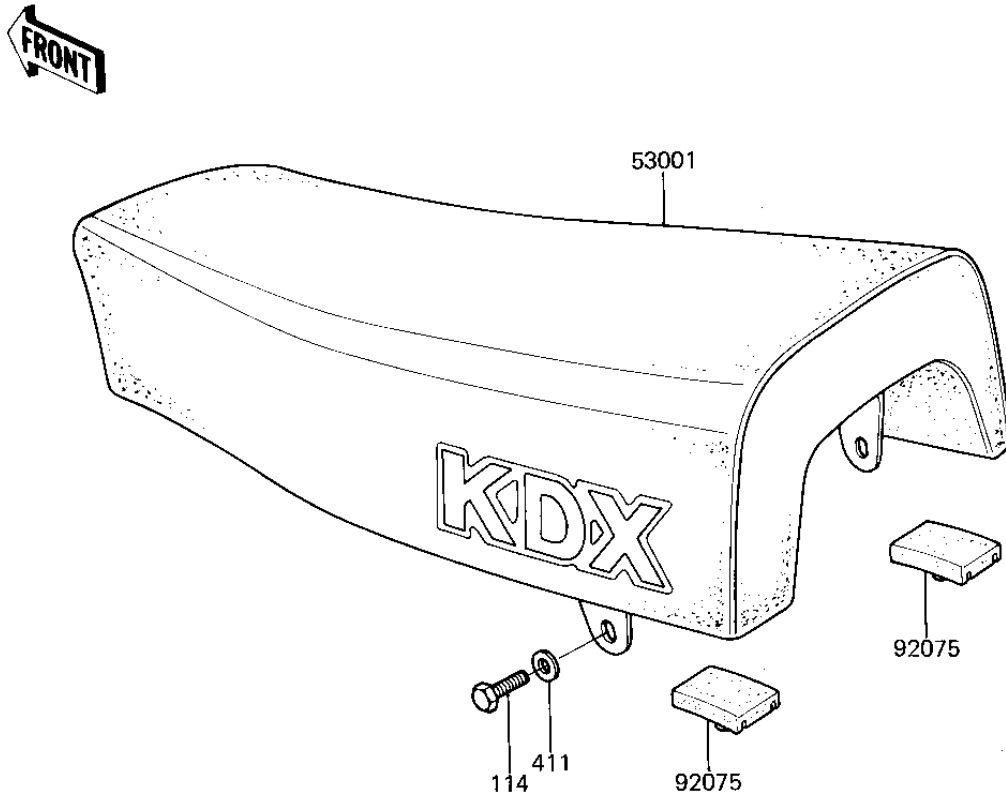

1982 KDX175 PARTS DIAGRAM

SEAT ('81-'82 A2/A3)

1982 KDX175 PARTS LIST

SEAT ('81-'82 A2/A3)

ITEM NAME	PART NUMBER	QUANTITY
SEAT-ASSY (Ref # 53001)	53001-1111	1
DAMPER,SEAT (Ref # 92075)	92075-1226	2
BOLT-SMALL-UPSET,8X1 (Ref # 114)	115G0816	2
WASHER PLAIN 8MM (Ref # 411)	411B0800	2