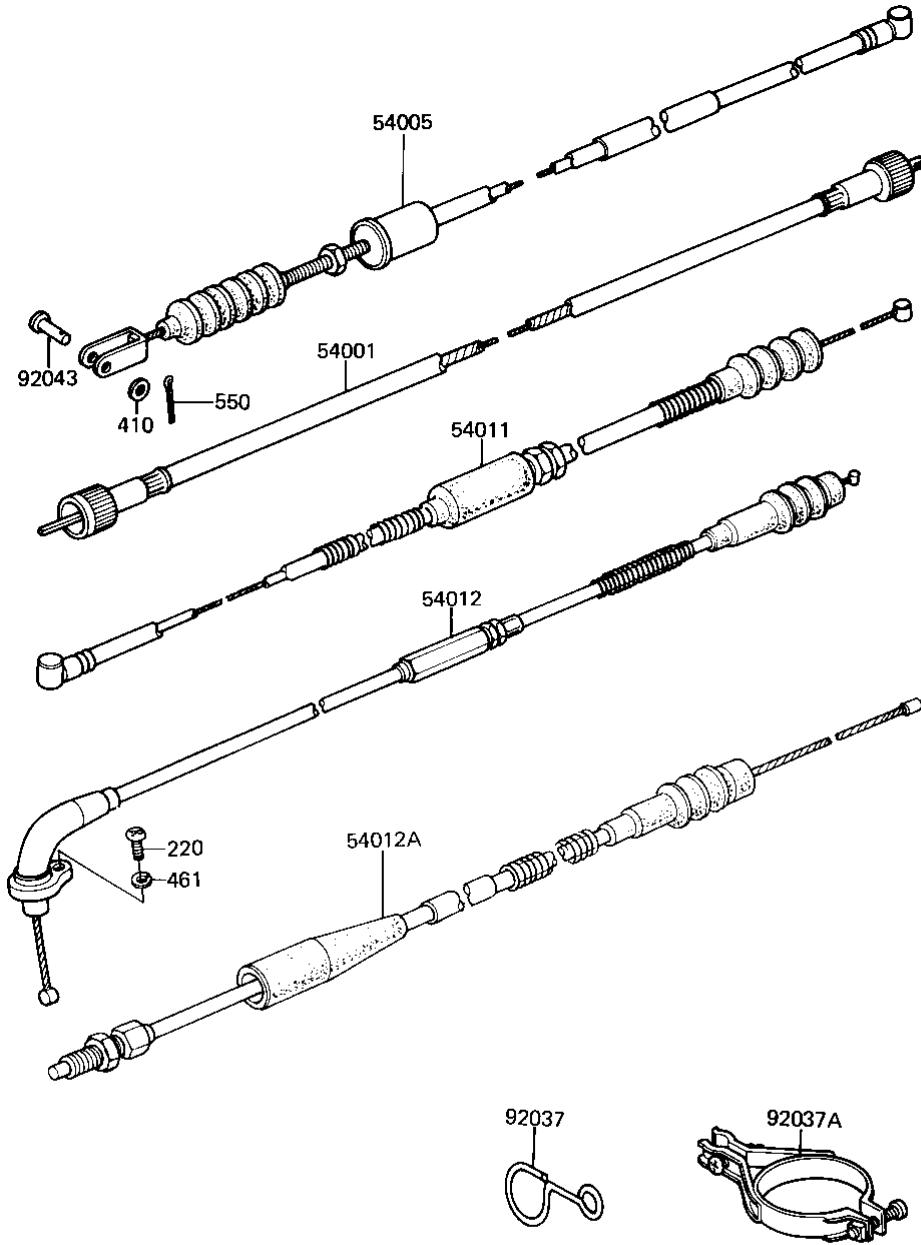

1981 KDX175 PARTS DIAGRAM

CABLES ('81-'82 A2/A3)

F2540-0053

1981 KDX175 PARTS LIST

CABLES ('81-'82 A2/A3)

ITEM NAME	PART NUMBER	QUANTITY
CABLE,SPEEDOMETER (Ref # 54001)	54001-1020	1
CABLE,FRONT BRAKE (Ref # 54005)	54005-1020	1
CABLE,CLUTCH (Ref # 54011)	54011-1068	1
CABLE,THROTTLE (Ref # 54012)	54012-1059	1
CABLE-THROTTLE (Ref # 54012A)	54012-1107	1
CLAM,CABLE (Ref # 92037)	92037-1064	1
CLAMP,CABLE (Ref # 92037A)	92037-1072	1
PIN-BRAKE ROD FITTIN (Ref # 92043)	92043-064	1
SCREW PAN HEAD 5X10 (Ref # 220)	220B0510	1
WASHER PLAIN 6MM (Ref # 410)	410B0600	1
WASHER SPRING 5MM (Ref # 461)	461F0500	1
PIN COTTER 2.0X15 (Ref # 550)	550D2015	1