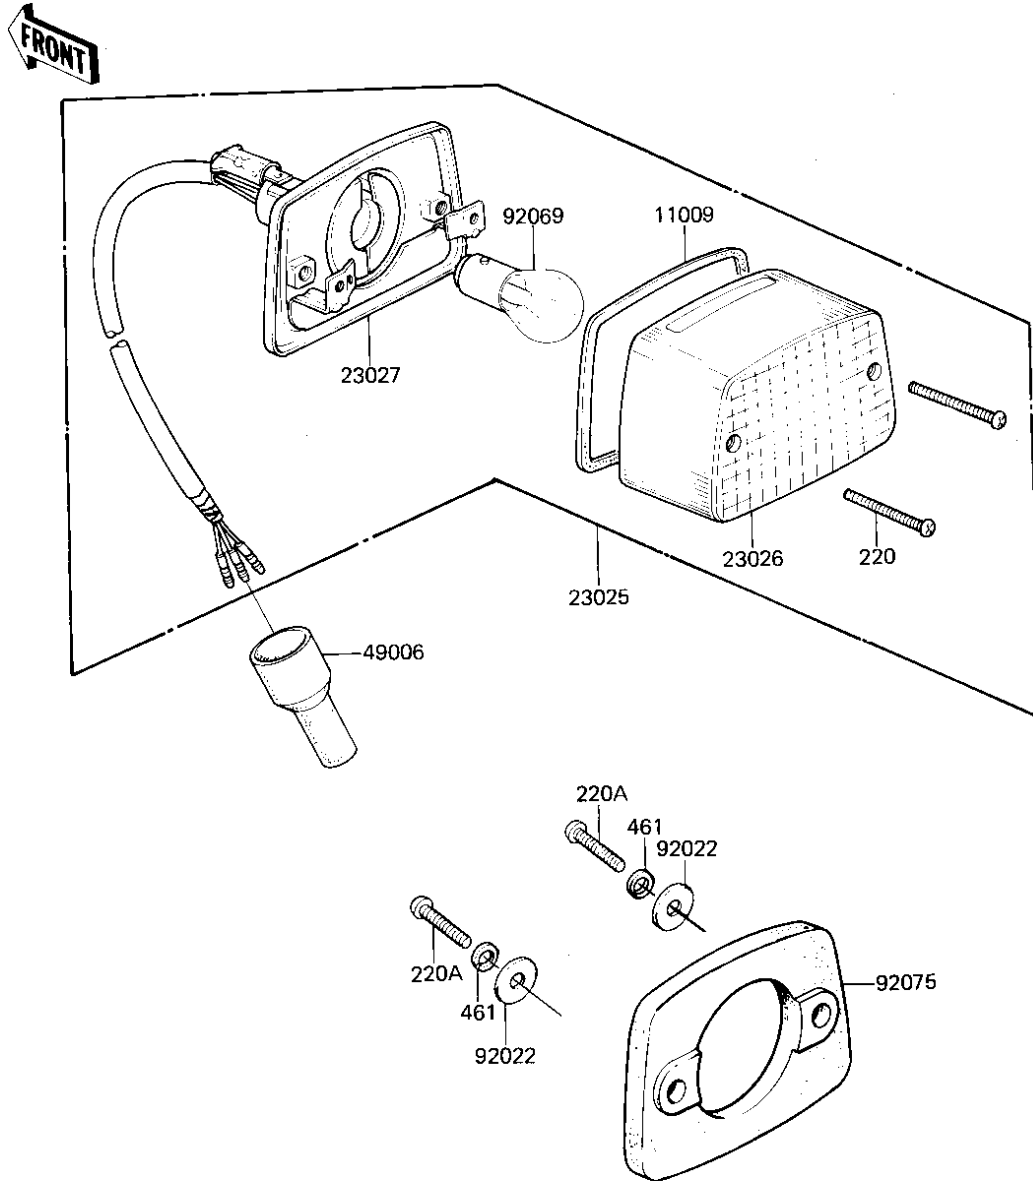

# 1981 KDX175 PARTS DIAGRAM

TAILLIGHT ('81-'82 A2/A3)

# 1981 KDX175 PARTS LIST

TAILLIGHT ('81-'82 A2/A3)

ITEM NAME	PART NUMBER	QUANTITY
GASKET,TAIL LIGHT (Ref # 11009)	23028-020	1
LAMP,TAIL (Ref # 23025)	23025-075	1
LENS,TAIL LAMP (Ref # 23026)	23026-040	1
CASE,TAIL LAMP (Ref # 23027)	23027-044	1
BOOT,HARNESS COVER (Ref # 49006)	49006-1048	1
WASHER,PLAIN,6MM (Ref # 92022)	92022-263	2
BULB,6V 17/5.3W (Ref # 92069)	92069-028	1
DAMPER RUBBER (Ref # 92075)	92075-4014	1
SCREW-PAN-CROS (Ref # 220)	220B0330	2
SCREW PAN HEAD 5X20 (Ref # 220A)	220B0520	2
WASHER SPRING 5MM (Ref # 461)	461F0500	2