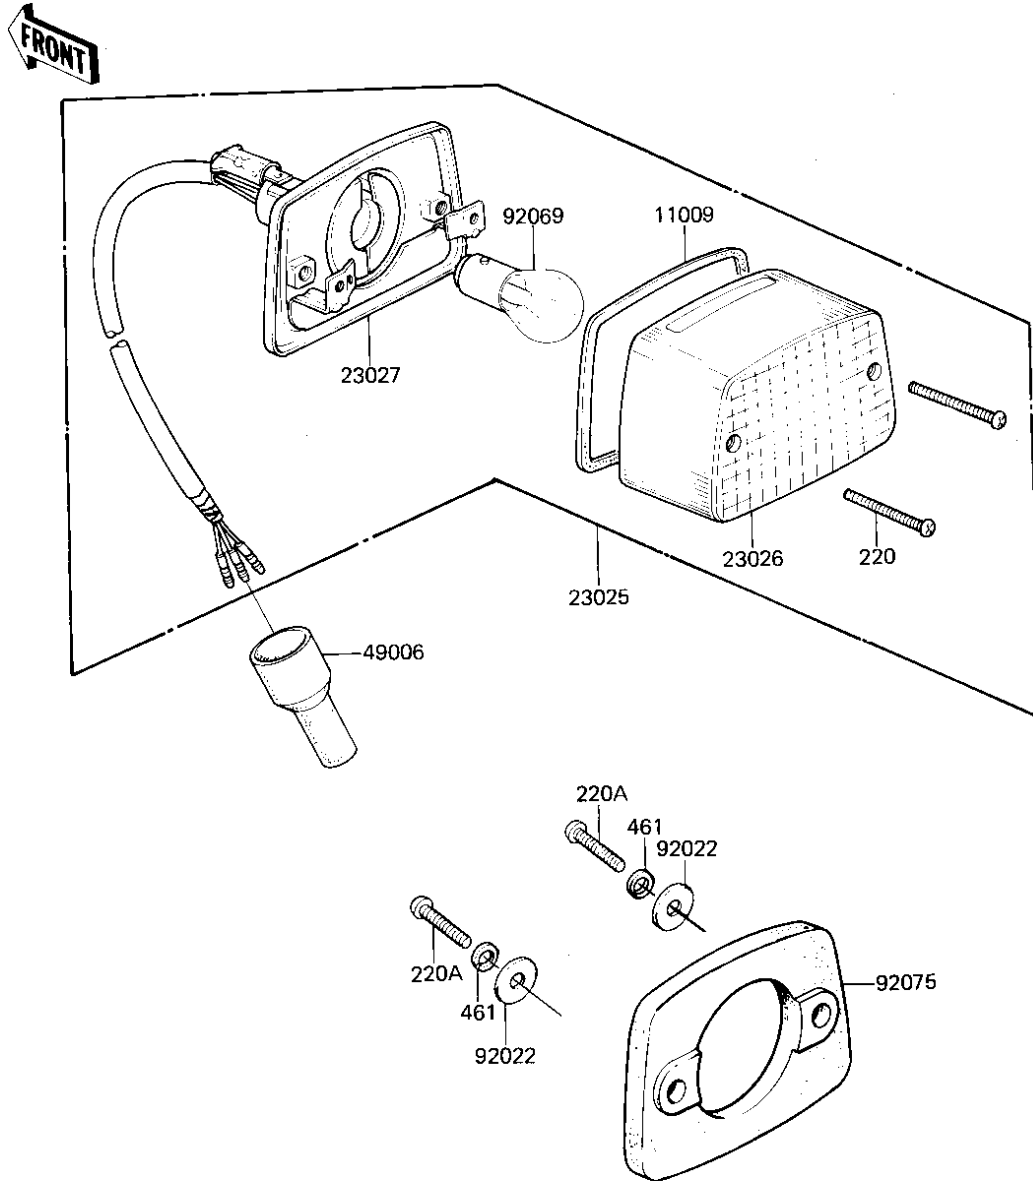

1982 KDX175 PARTS DIAGRAM

TAILLIGHT ('81-'82 A2/A3)

1982 KDX175 PARTS LIST

TAILLIGHT ('81-'82 A2/A3)

ITEM NAME	PART NUMBER	QUANTITY
GASKET,TAIL LIGHT (Ref # 11009)	23028-020	1
LAMP,TAIL (Ref # 23025)	23025-075	1
LENS,TAIL LAMP (Ref # 23026)	23026-040	1
CASE,TAIL LAMP (Ref # 23027)	23027-044	1
BOOT,HARNESS COVER (Ref # 49006)	49006-1048	1
WASHER,PLAIN,6MM (Ref # 92022)	92022-263	2
BULB,6V 17/5.3W (Ref # 92069)	92069-028	1
DAMPER RUBBER (Ref # 92075)	92075-4014	1
SCREW-PAN-CROS (Ref # 220)	220B0330	2
SCREW PAN HEAD 5X20 (Ref # 220A)	220B0520	2
WASHER SPRING 5MM (Ref # 461)	461F0500	2