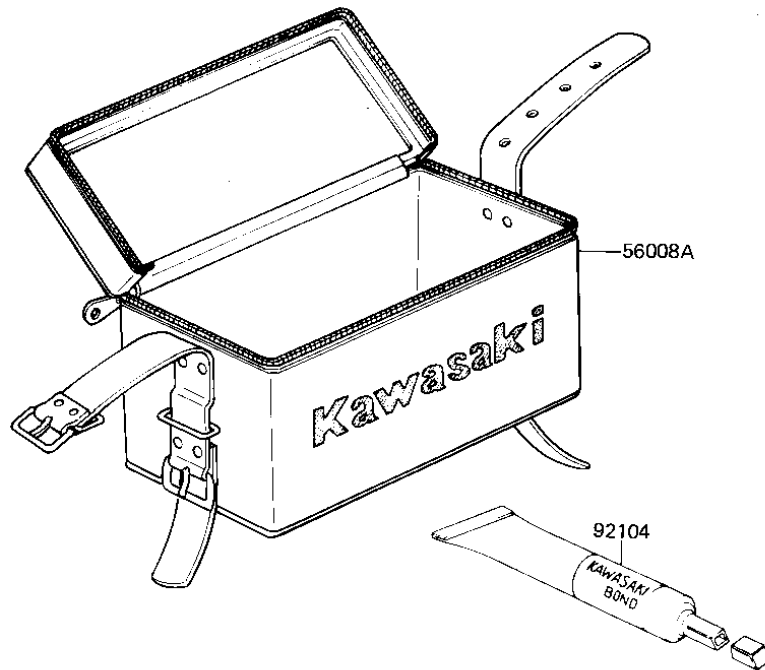

1981 KDX175 PARTS DIAGRAM

OWNER TOOLS ('81-'82 A2/A3)

1981 KDX175 PARTS LIST

OWNER TOOLS ('81-'82 A2/A3)

ITEM NAME	PART NUMBER	QUANTITY
GAUGE,AIR (Ref # 52005)	52005-1003	1
TOOL KIT (Ref # 56007)	56007-1010	1
BAG,TOOL (Ref # 56008)	56008-008	1
BAG,TOOLKIT (Ref # 56008A)	56008-1013	1
WRENCH,SPARK PLUG (Ref # 92110)	92110-019	1
WRENCH SPOKE (Ref # 92110A)	92110-1016	1