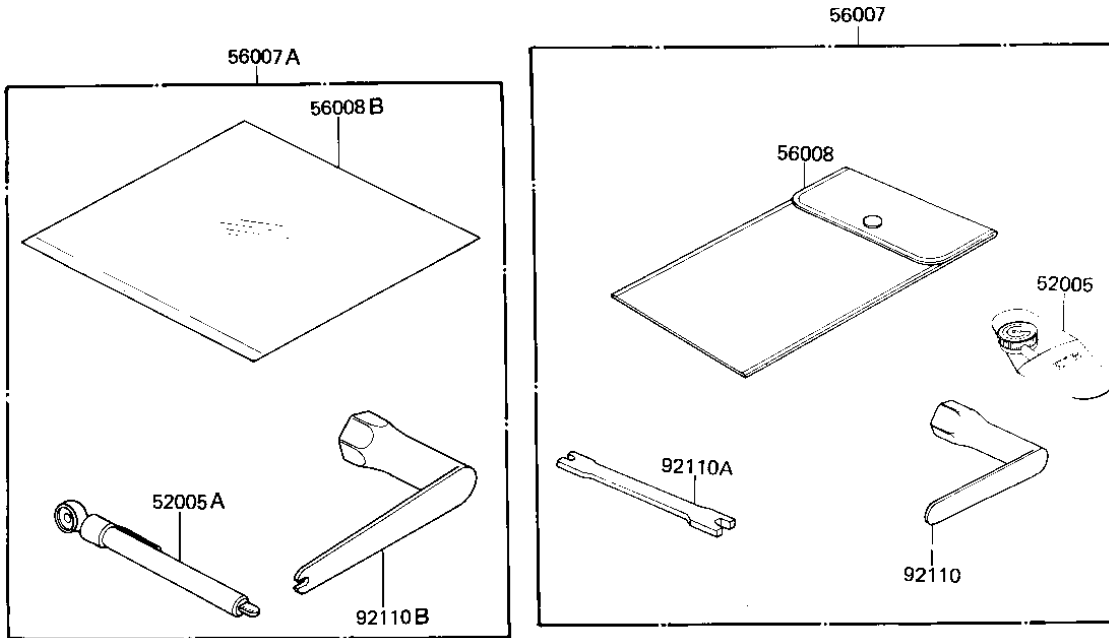

1981 KDX175 PARTS DIAGRAM

OWNER TOOLS ('81-'82 A2/A3)

1981 KDX175 PARTS LIST

OWNER TOOLS ('81-'82 A2/A3)

ITEM NAME	PART NUMBER	QUANTITY
GAUGE,AIR (Ref # 52005)	52005-1003	1
TOOL KIT (Ref # 56007)	56007-1010	1
BAG,TOOL (Ref # 56008)	56008-008	1
BAG,TOOLKIT (Ref # 56008A)	56008-1013	1
WRENCH,SPARK PLUG (Ref # 92110)	92110-019	1
WRENCH SPOKE (Ref # 92110A)	92110-1016	1