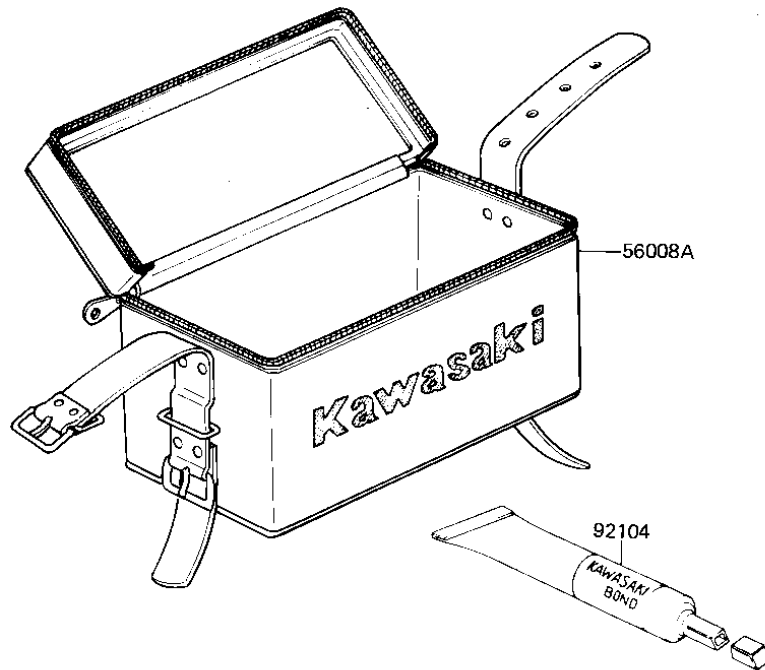

1982 KDX175 PARTS DIAGRAM

OWNER TOOLS ('81-'82 A2/A3)

1982 KDX175 PARTS LIST

OWNER TOOLS ('81-'82 A2/A3)

ITEM NAME	PART NUMBER	QUANTITY
GAUGE,AIR (Ref # 52005A)	52005-4002	1
TOOLKIT (Ref # 56007A)	56007-1142	1
BAG,TOOLKIT (Ref # 56008A)	56008-1013	1
BAG (Ref # 56008B)	56008-1018	1
LIQUID GASKET (Ref # 92104)	92104-002	1
TOOL-WRENCH,BOX&SPOK (Ref # 92110B)	92110-1041	1