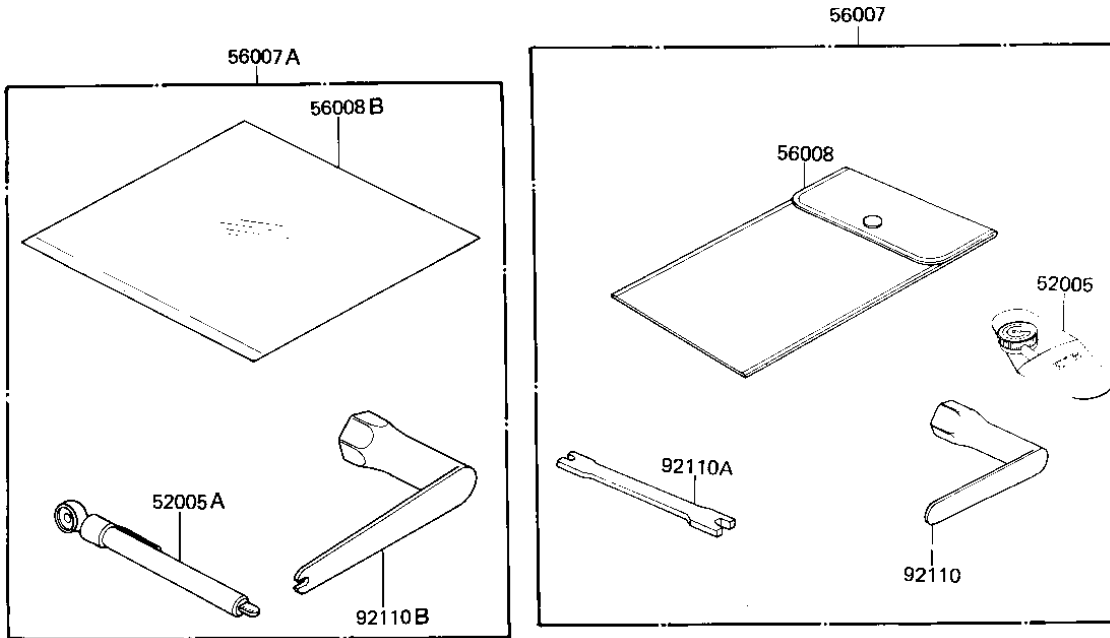

# 1982 KDX175 PARTS DIAGRAM

OWNER TOOLS ('81-'82 A2/A3)

# 1982 KDX175 PARTS LIST

OWNER TOOLS ('81-'82 A2/A3)

ITEM NAME	PART NUMBER	QUANTITY
GAUGE,AIR (Ref # 52005A)	52005-4002	1
TOOLKIT (Ref # 56007A)	56007-1142	1
BAG,TOOLKIT (Ref # 56008A)	56008-1013	1
BAG (Ref # 56008B)	56008-1018	1
LIQUID GASKET (Ref # 92104)	92104-002	1
TOOL-WRENCH,BOX&SPOK (Ref # 92110B)	92110-1041	1