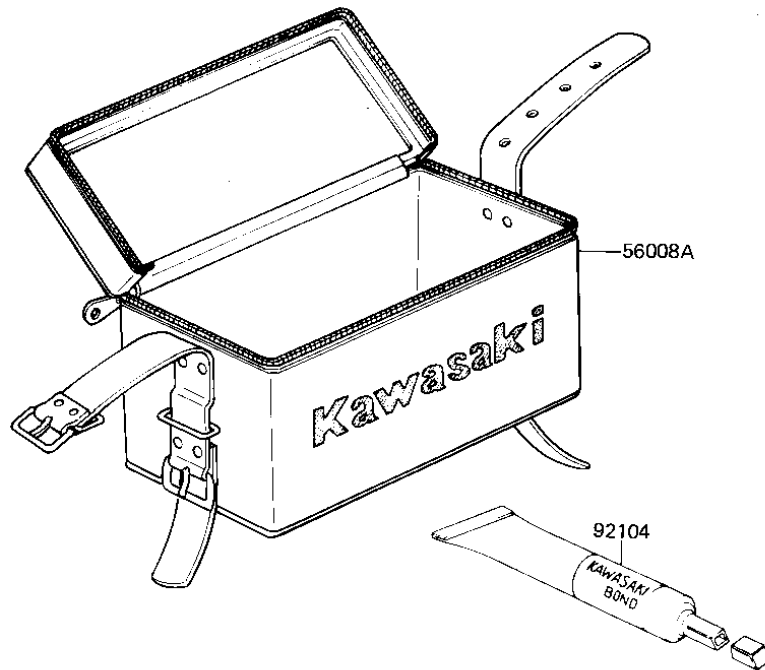

# 1982 KDX175 PARTS DIAGRAM

OWNER TOOLS ('81-'82 A2/A3)

# 1982 KDX175 PARTS LIST

OWNER TOOLS ('81-'82 A2/A3)

ITEM NAME	PART NUMBER	QUANTITY
GAUGE,AIR (Ref # 52005A)	52005-4002	1
TOOLKIT (Ref # 56007A)	56007-1142	1
BAG,TOOLKIT (Ref # 56008A)	56008-1013	1
BAG (Ref # 56008B)	56008-1018	1
LIQUID GASKET (Ref # 92104)	92104-002	1
TOOL-WRENCH,BOX&SPOK (Ref # 92110B)	92110-1041	1