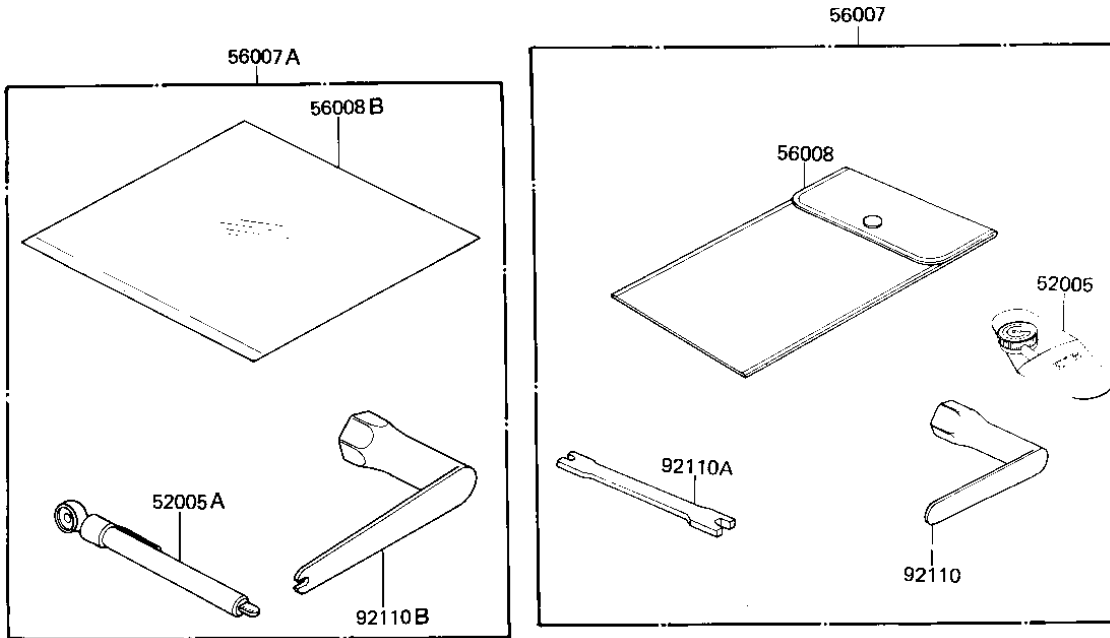

1982 KDX175 PARTS DIAGRAM

OWNER TOOLS ('81-'82 A2/A3)

1982 KDX175 PARTS LIST

OWNER TOOLS ('81-'82 A2/A3)

ITEM NAME	PART NUMBER	QUANTITY
GAUGE,AIR (Ref # 52005A)	52005-4002	1
TOOLKIT (Ref # 56007A)	56007-1142	1
BAG,TOOLKIT (Ref # 56008A)	56008-1013	1
BAG (Ref # 56008B)	56008-1018	1
LIQUID GASKET (Ref # 92104)	92104-002	1
TOOL-WRENCH,BOX&SPOK (Ref # 92110B)	92110-1041	1