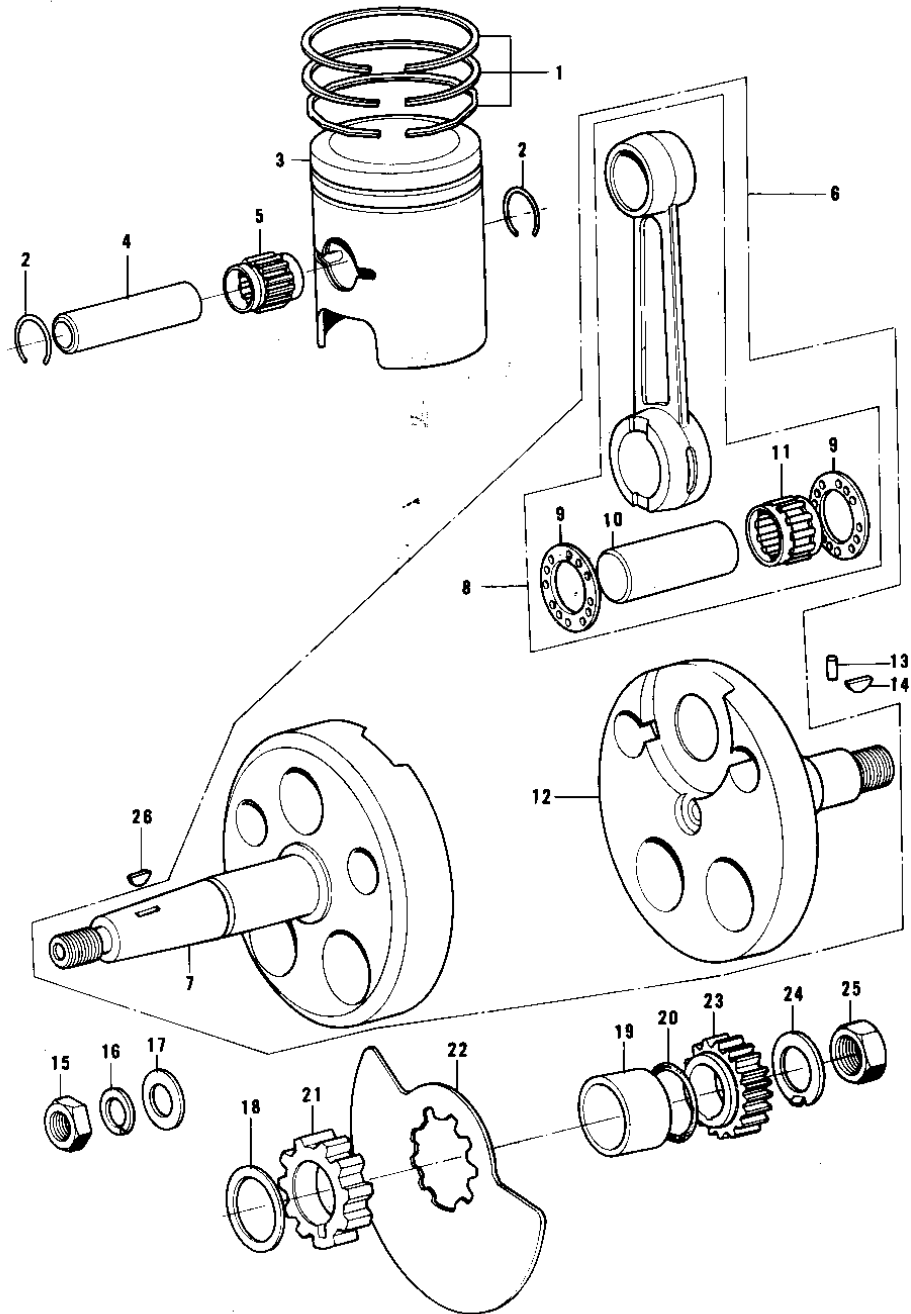

# 1978 KE175 PARTS DIAGRAM

CRANKSHAFT/PISTON/ROTARY VALVE

# 1978 KE175 PARTS LIST

## CRANKSHAFT/PISTON/ROTARY VALVE

ITEM NAME	PART NUMBER	QUANTITY
RING SET,STD (Ref # 1)	13008-058	
RING SET,0.020'0.S (Ref # 1)	13025-058	
RING SET,0.040'0.S (Ref # 1)	13024-058	
CIRCLIP PISTON PIN (Ref # 2)	92036-003	
PISTON,STD (Ref # 3)	13001-074	
PISTON,0.020'0.S (Ref # 3)	13029-072	
PISTON,0.040'0.S (Ref # 3)	13027-065	
PIN-PISTON (Ref # 4)	13002-018	
BEARING,SMALL END (Ref # 5)	13033-034	
CRANKSHAFT ASSY (Ref # 6)	13036-049	
CRANKSHAFT,L.H (Ref # 7)	13037-038	
CONNECTING ROD SET (Ref # 8)	13044-039	
WASHER SIDE (Ref # 9)	92026-011	
CRANK PIN (Ref # 10)	13035-022	
BEARING,BIG END (Ref # 11)	13034-042	
CRANKSHAFT,R.H (Ref # 12)	13038-034	
PIN DOWEL 4X10 (Ref # 13)	610A0410	
WOODRUFF KEY PRY PINI (Ref # 14)	92038-003	
NUT 14MM (Ref # 15)	92015-043	
WASHER SPRING 14MM (Ref # 16)	461F1400	
WASHER-PLAIN,14MM (Ref # 17)	92022-172	
COLLAR-CRANKSHAFT (Ref # 18)	92027-118	
COLLAR,25X32X10.5 (Ref # 19)	92143-1370	
"O" RING,22MM (Ref # 20)	92055-018	
COLLAR,DISC VLV (Ref # 21)	92027-242	
VALVE,ROTARY DISC (Ref # 22)	12002-028	
PINION,PRIMARY (Ref # 23)	13121-027	
WASHER,LOCK,18MM (Ref # 24)	92024-067	
NUT 18MM (Ref # 25)	92015-019	

# 1978 KE175 PARTS LIST

CRANKSHAFT/PISTON/ROTARY VALVE

ITEM NAME	PART NUMBER	QUANTITY
WOODRUFF KEY (Ref # 26)	92038-001	