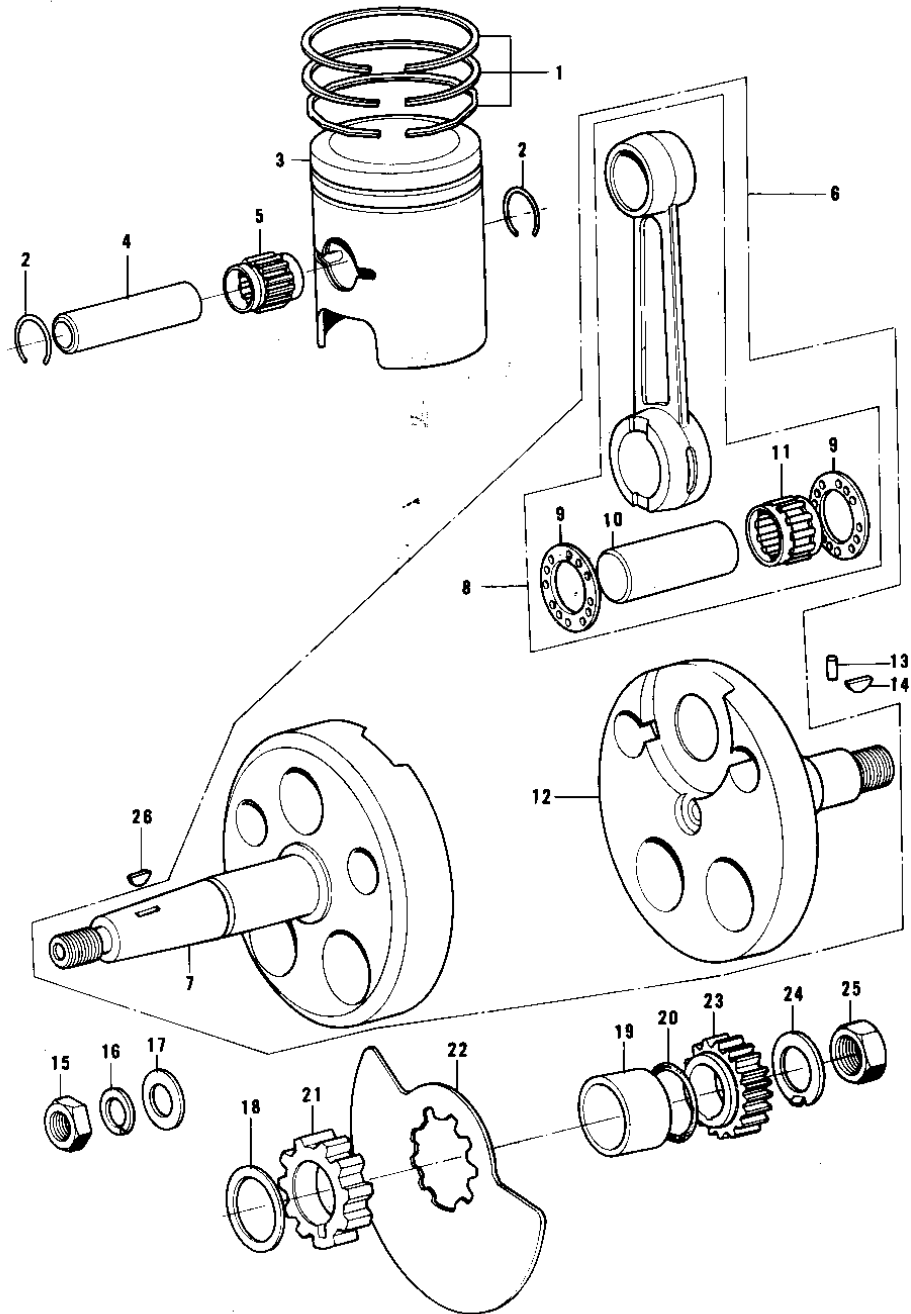

1978 KE175 PARTS DIAGRAM

CRANKSHAFT/PISTON/ROTARY VALVE

1978 KE175 PARTS LIST

CRANKSHAFT/PISTON/ROTARY VALVE

ITEM NAME	PART NUMBER	QUANTITY
RING SET,STD (Ref # 1)	13008-058	
RING SET,0.020'0.S (Ref # 1)	13025-058	
RING SET,0.040'0.S (Ref # 1)	13024-058	
CIRCLIP PISTON PIN (Ref # 2)	92036-003	
PISTON,STD (Ref # 3)	13001-074	
PISTON,0.020'0.S (Ref # 3)	13029-072	
PISTON,0.040'0.S (Ref # 3)	13027-065	
PIN-PISTON (Ref # 4)	13002-018	
BEARING,SMALL END (Ref # 5)	13033-034	
CRANKSHAFT ASSY (Ref # 6)	13036-049	
CRANKSHAFT,L.H (Ref # 7)	13037-038	
CONNECTING ROD SET (Ref # 8)	13044-039	
WASHER SIDE (Ref # 9)	92026-011	
CRANK PIN (Ref # 10)	13035-022	
BEARING,BIG END (Ref # 11)	13034-042	
CRANKSHAFT,R.H (Ref # 12)	13038-034	
PIN DOWEL 4X10 (Ref # 13)	610A0410	
WOODRUFF KEY PRY PINI (Ref # 14)	92038-003	
NUT 14MM (Ref # 15)	92015-043	
WASHER SPRING 14MM (Ref # 16)	461F1400	
WASHER-PLAIN,14MM (Ref # 17)	92022-172	
COLLAR-CRANKSHAFT (Ref # 18)	92027-118	
COLLAR,25X32X10.5 (Ref # 19)	92143-1370	
"O" RING,22MM (Ref # 20)	92055-018	
COLLAR,DISC VLV (Ref # 21)	92027-242	
VALVE,ROTARY DISC (Ref # 22)	12002-028	
PINION,PRIMARY (Ref # 23)	13121-027	
WASHER,LOCK,18MM (Ref # 24)	92024-067	
NUT 18MM (Ref # 25)	92015-019	

1978 KE175 PARTS LIST

CRANKSHAFT/PISTON/ROTARY VALVE

ITEM NAME	PART NUMBER	QUANTITY
WOODRUFF KEY (Ref # 26)	92038-001	