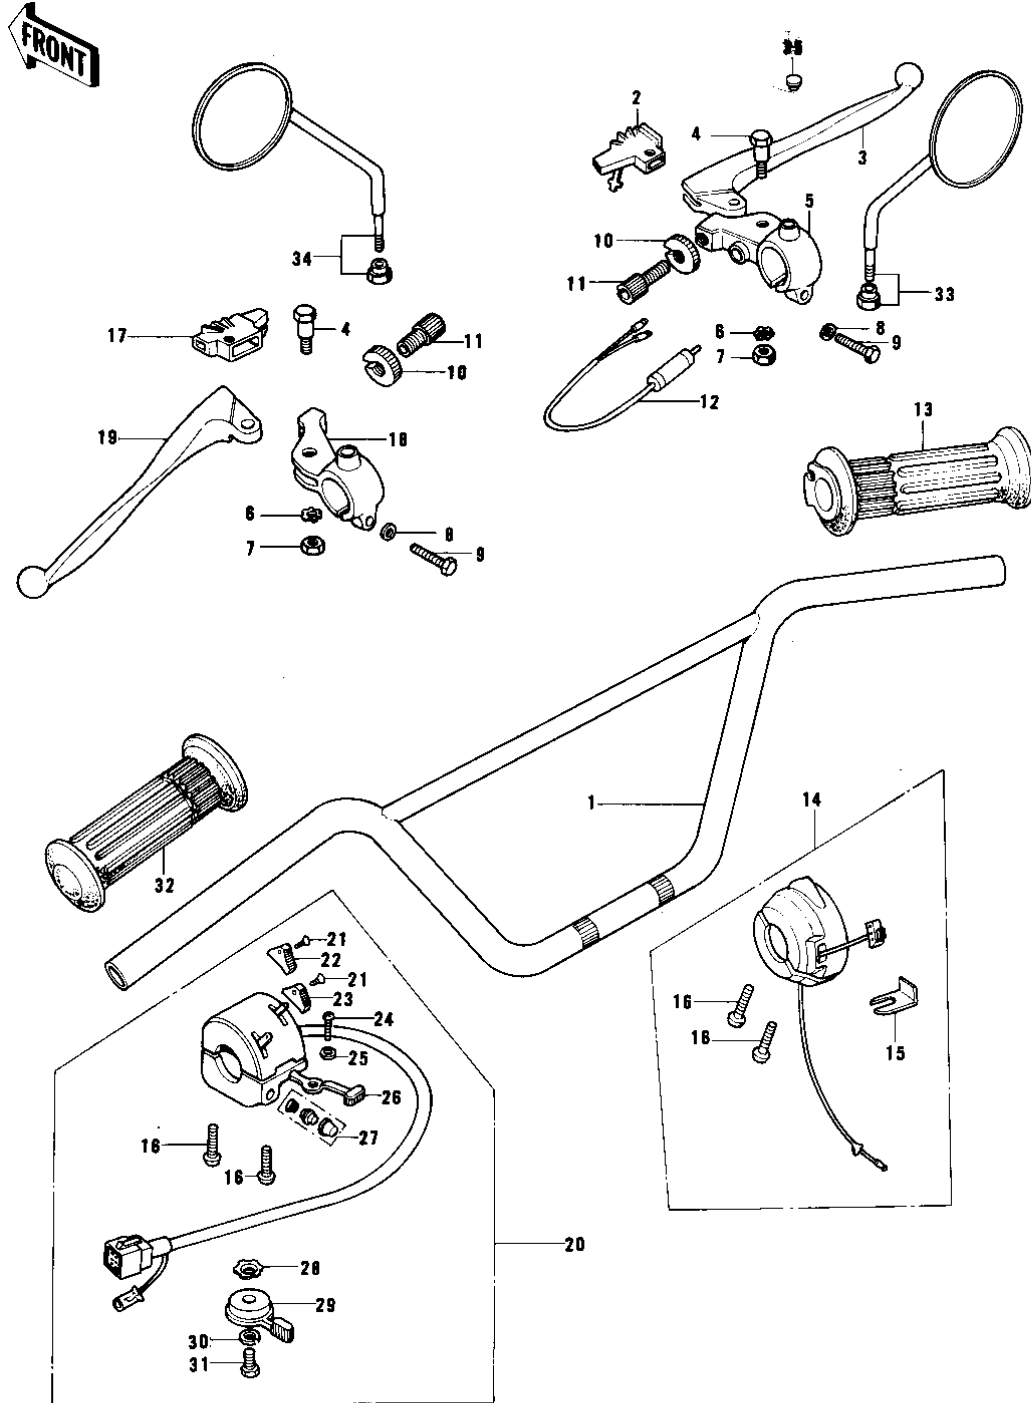

# 1978 KE175 PARTS DIAGRAM

# 1978 KE175 PARTS LIST

## HANDLEBAR

ITEM NAME	PART NUMBER	QUANTITY
HANDLEBAR (Ref # 1)	46004-033	
BOOTS,LEVER HOLDER (Ref # 2)	49006-1017	
LEVER FRONT BRAKE (Ref # 3)	46058-004	
BOLT,HEX HEAD,5X22 (Ref # 4)	92007-046	
HOLDER-FR BRK LEV,BLK (Ref # 5)	46060-009-21	
WASHER LOCK 5MM (Ref # 6)	464H0500	
NUT-LOCK,5MM (Ref # 7)	92019-014	
WASHER PLAIN 6MM (Ref # 8)	411B0600	
BOLT HEX HEAD 6X25 (Ref # 9)	110N0625	
NUT-LOCK (Ref # 10)	46056-005	
SCREW CABLE ADJUST (Ref # 11)	46055-003	
SWITCH-FR. BRAKE LAMP (Ref # 12)	27021-004	
GRIP ASSY,THROTTLE (Ref # 13)	46019-039	
CASE ASSY,R.H (Ref # 14)	46018-047	
HOLDER,CONTROL CABLE (Ref # 15)	46037-023	
SCREW-PAN-CROS,5X25 (Ref # 16)	220B0525	
BOOTS,LEVER HOLDER (Ref # 17)	49006-1017	
HOLDER-CLUTCH LEV,BLK (Ref # 18)	46094-011-21	
LEVER-CLUTCH (Ref # 19)	46092-015	
CASE ASSY,L.H (Ref # 20)	46091-050	
CASE ASSY,L.H (Ref # 20)	46091-052	
SCREW CNTSNK HD 3X8 (Ref # 21)	221B0308A	
KNOB-L.H SWITCH,B (Ref # 22)	46044-008	
KNOB-L.H SWITCH (Ref # 23)	46044-011	
SCREW PAN HEAD 3X5 (Ref # 24)	220B0305A	
WASHER (Ref # 25)	92095-010	
KNOB-SWITCH (Ref # 26)	46044-007	
SWITCH ASSY LH BUTTON (Ref # 27)	46078-003	
WASHER LOCK (Ref # 28)	92095-012	

## HANDLEBAR

ITEM NAME	PART NUMBER	QUANTITY
LEVER,STARTER,BLACK (Ref # 29)	46096-008-10	
WASHER SPRING 6MM (Ref # 30)	461F0600	
BOLT,6X10 (Ref # 31)	112G0610	
RUBBER,L.H GRIP (Ref # 32)	46075-029	
REAR VIEW MIRROR,R.H (Ref # 33)	56002-020	
REAR VIEW MIRROR,L.H (Ref # 34)	56003-009	
REAR VIEW MIRROR,L.H (Ref # 34)	56003-009	
CAP-RR VIEW MIRROR (Ref # 35)	92102-009	