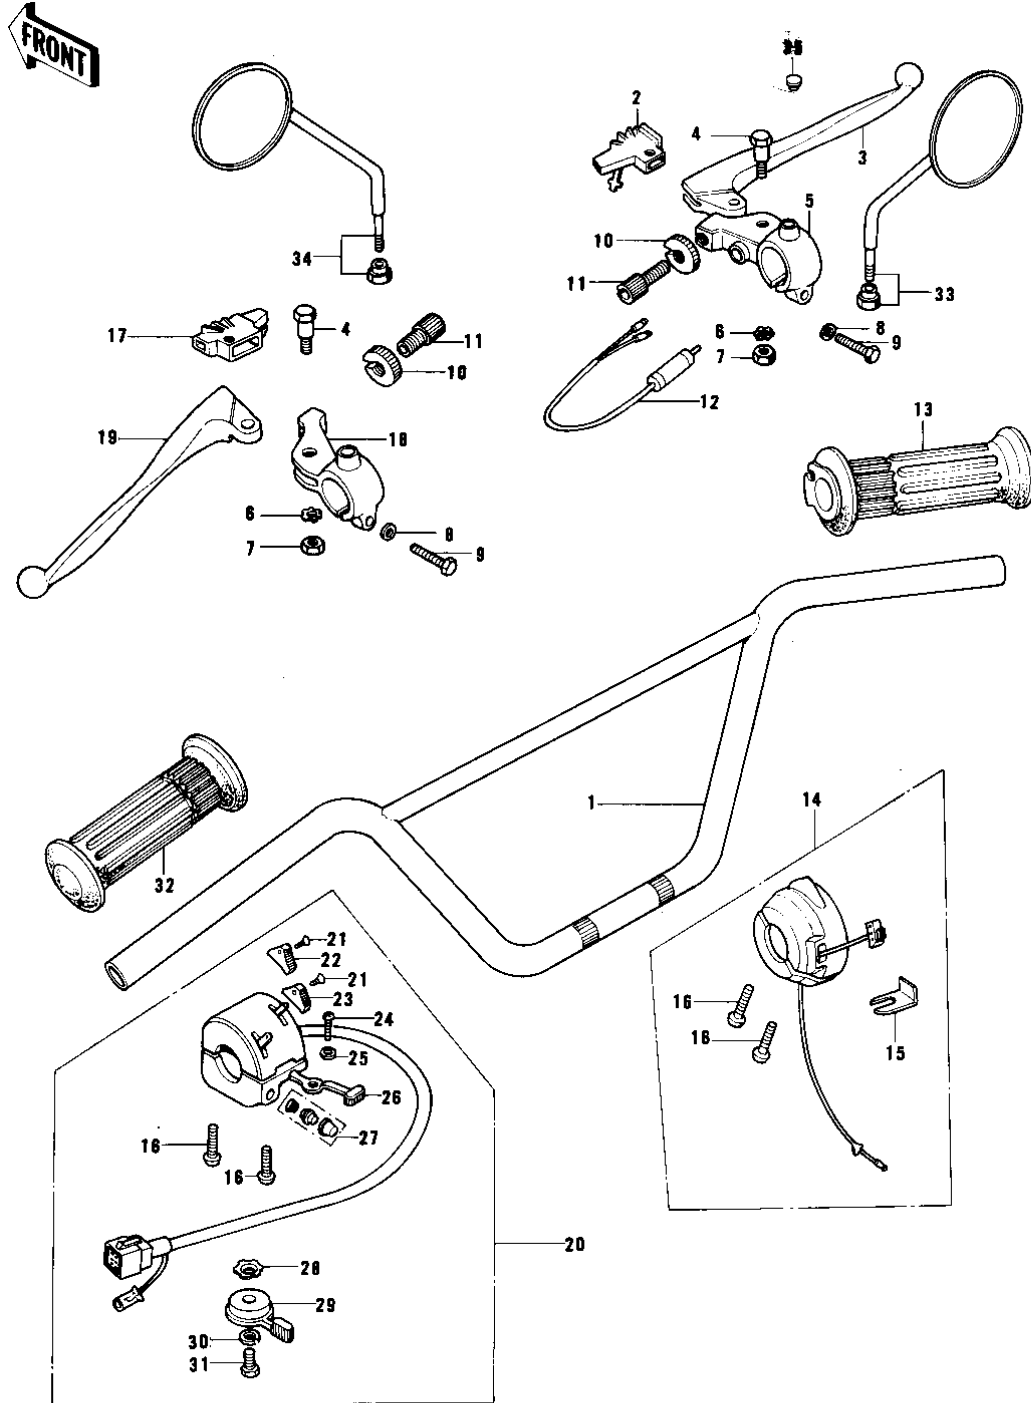

1978 KE175 PARTS DIAGRAM

HANDLEBAR

1978 KE175 PARTS LIST

HANDLEBAR

ITEM NAME	PART NUMBER	QUANTITY
HANDLEBAR (Ref # 1)	46004-033	
BOOTS,LEVER HOLDER (Ref # 2)	49006-1017	
LEVER FRONT BRAKE (Ref # 3)	46058-004	
BOLT,HEX HEAD,5X22 (Ref # 4)	92007-046	
HOLDER-FR BRK LEV,BLK (Ref # 5)	46060-009-21	
WASHER LOCK 5MM (Ref # 6)	464H0500	
NUT-LOCK,5MM (Ref # 7)	92019-014	
WASHER PLAIN 6MM (Ref # 8)	411B0600	
BOLT HEX HEAD 6X25 (Ref # 9)	110N0625	
NUT-LOCK (Ref # 10)	46056-005	
SCREW CABLE ADJUST (Ref # 11)	46055-003	
SWITCH-FR. BRAKE LAMP (Ref # 12)	27021-004	
GRIP ASSY,THROTTLE (Ref # 13)	46019-039	
CASE ASSY,R.H (Ref # 14)	46018-047	
HOLDER,CONTROL CABLE (Ref # 15)	46037-023	
SCREW-PAN-CROS,5X25 (Ref # 16)	220B0525	
BOOTS,LEVER HOLDER (Ref # 17)	49006-1017	
HOLDER-CLUTCH LEV,BLK (Ref # 18)	46094-011-21	
LEVER-CLUTCH (Ref # 19)	46092-015	
CASE ASSY,L.H (Ref # 20)	46091-050	
CASE ASSY,L.H (Ref # 20)	46091-052	
SCREW CNTSNK HD 3X8 (Ref # 21)	221B0308A	
KNOB-L.H SWITCH,B (Ref # 22)	46044-008	
KNOB-L.H SWITCH (Ref # 23)	46044-011	
SCREW PAN HEAD 3X5 (Ref # 24)	220B0305A	
WASHER (Ref # 25)	92095-010	
KNOB-SWITCH (Ref # 26)	46044-007	
SWITCH ASSY LH BUTTON (Ref # 27)	46078-003	
WASHER LOCK (Ref # 28)	92095-012	

1978 KE175 PARTS LIST

HANDLEBAR

ITEM NAME	PART NUMBER	QUANTITY
LEVER,STARTER,BLACK (Ref # 29)	46096-008-10	
WASHER SPRING 6MM (Ref # 30)	461F0600	
BOLT,6X10 (Ref # 31)	112G0610	
RUBBER,L.H GRIP (Ref # 32)	46075-029	
REAR VIEW MIRROR,R.H (Ref # 33)	56002-020	
REAR VIEW MIRROR,L.H (Ref # 34)	56003-009	
REAR VIEW MIRROR,L.H (Ref # 34)	56003-009	
CAP-RR VIEW MIRROR (Ref # 35)	92102-009	