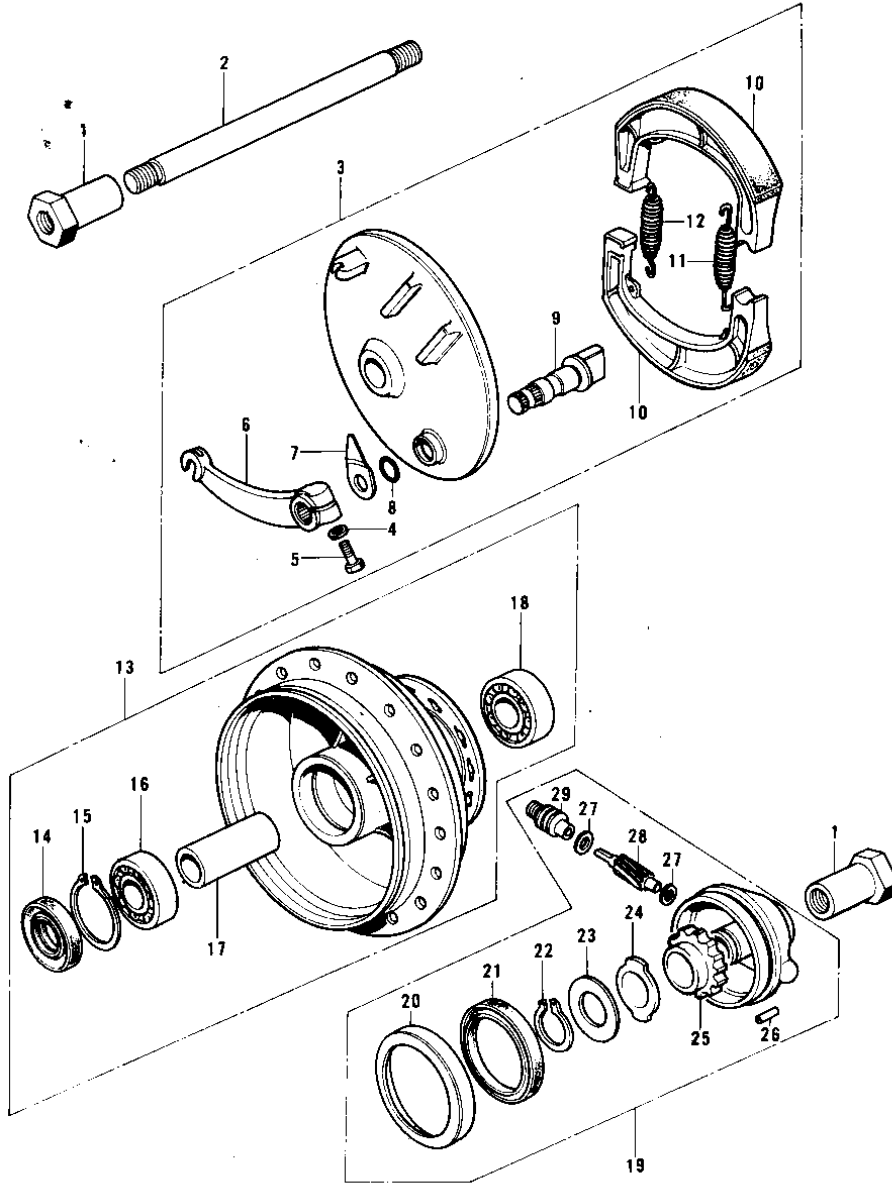

1976 KE175 PARTS DIAGRAM

FRONT HUB/BRAKE

1976 KE175 PARTS LIST

FRONT HUB/BRAKE

ITEM NAME	PART NUMBER	QUANTITY
COLLAR,FRONT AXLE (Ref # 1)	41069-024	2
AXLE,FRONT (Ref # 2)	41068-043	1
PANEL-ASY,FR BRK BUFF (Ref # 3)	41035-076-80	1
WASHER PLAIN 6MM (Ref # 4)	410B0600	1
BOLT 6X22 (Ref # 5)	112B0622	1
LEVER,FRNT BRAKE CAM (Ref # 6)	41053-020	1
INDICATOR,FR BRK PNL (Ref # 7)	41085-002	1
CAM SHAFT,FRONT BRAKE (Ref # 8)	41050-012	1
CAM SHAFT,FRONT BRAKE (Ref # 9)	41050-012	1
SHOE,BRAKE (Ref # 10)	41048-015	2
SPRING,BRAKE SHOE (Ref # 11)	92081-1766	1
SPRING,BRAKE SHOE (Ref # 12)	92081-1550	1
DRUM-ASSY,FR BRK,BUFF (Ref # 13)	41034-031-80	1
OIL SEAL,FR BK DRUM (Ref # 14)	92050-059	1
CIRCLIP.37MM (Ref # 15)	481J3700	1
BEARING BALL #6301 (Ref # 16)	601B6301	1
SPACER,FR HUB BEARING (Ref # 17)	41039-025	1
BEARING BALL #6201 (Ref # 18)	601B6201	1
CASE ASSY,SPEED GEAR (Ref # 19)	41078-009	1
DUST COVER (Ref # 20)	41042-013	1
OIL SEAL (Ref # 21)	654A405208	1
CIRCLIP,19MM (Ref # 22)	480J1900	1
WASHER,THRUST (Ref # 23)	41065-004	1
RECEIVER,SPEED GEAR (Ref # 24)	41064-011	1
GEAR,SPEEDOMETER (Ref # 25)	41059-024	1
PIN,SPRING (Ref # 26)	41082-001	1
WASHER THRST SPD PINI (Ref # 27)	41063-001	2
PINION,SPEEDOMETER (Ref # 28)	41060-015	1
BUSH,SPEEDMETER CABLE (Ref # 29)	41062-005	1