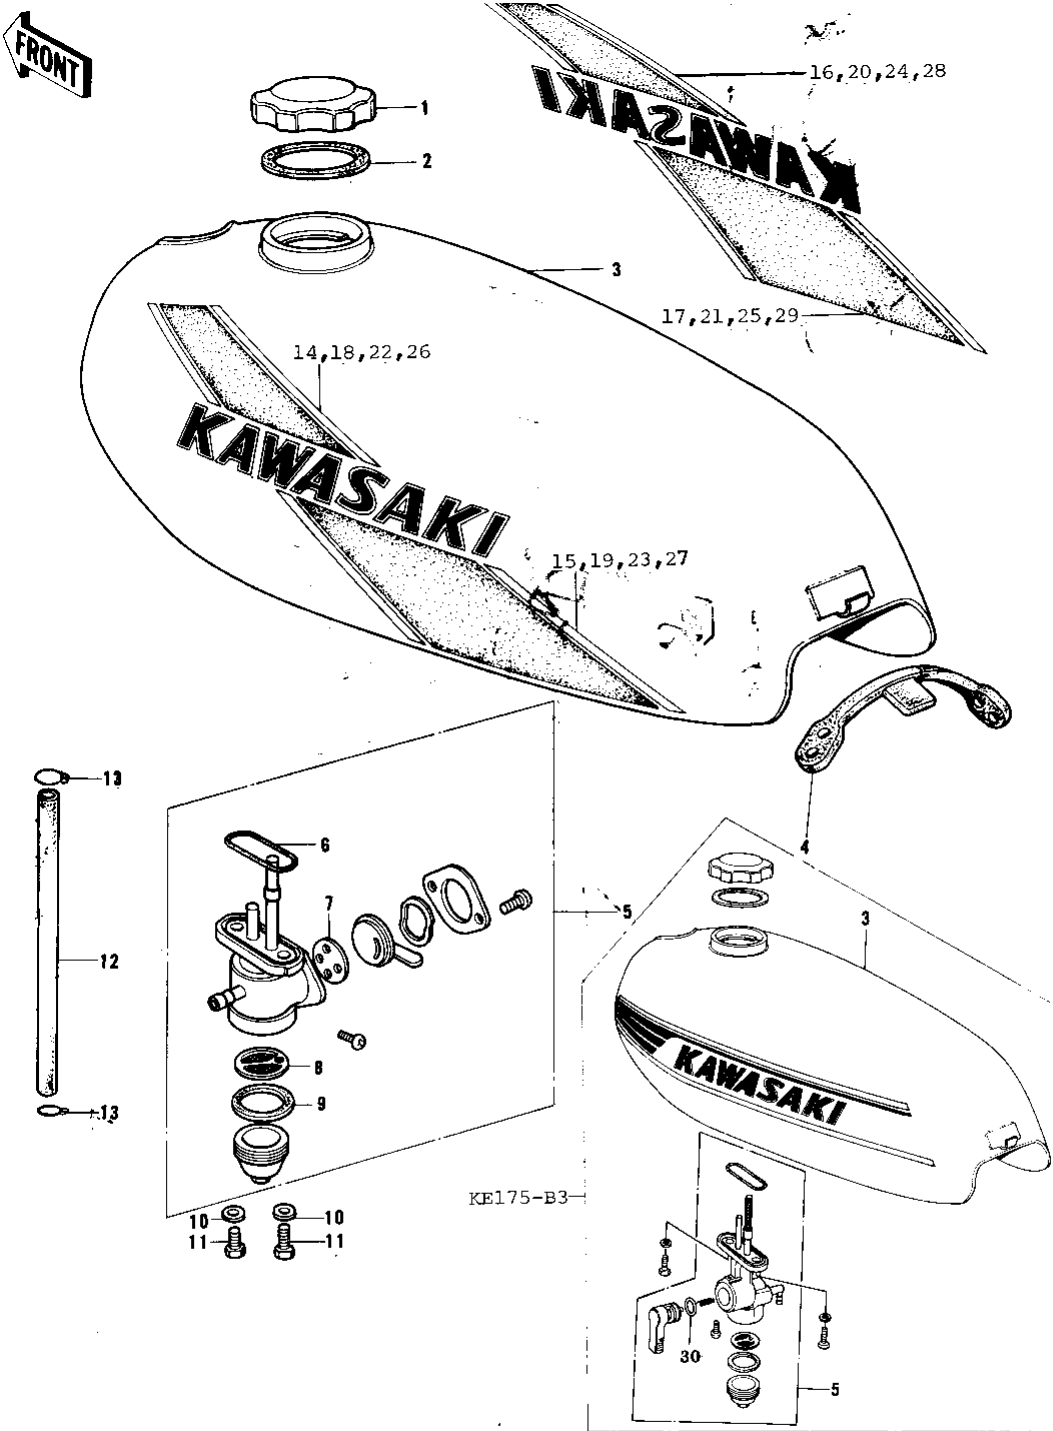

1976 KE175 PARTS DIAGRAM

FUEL TANK

Ref. No

- 1
- 2
- 3
- 4
- 5
- 6
- 7
- 8
- 9
- 10
- 11
- 12
- 13
- 14-2
- 14
- 15
- 16
- 17
- 18
- 19
- 20
- 21
- 22
- 23
- 24
- 25
- 26
- 27
- 28
- 29
- 30