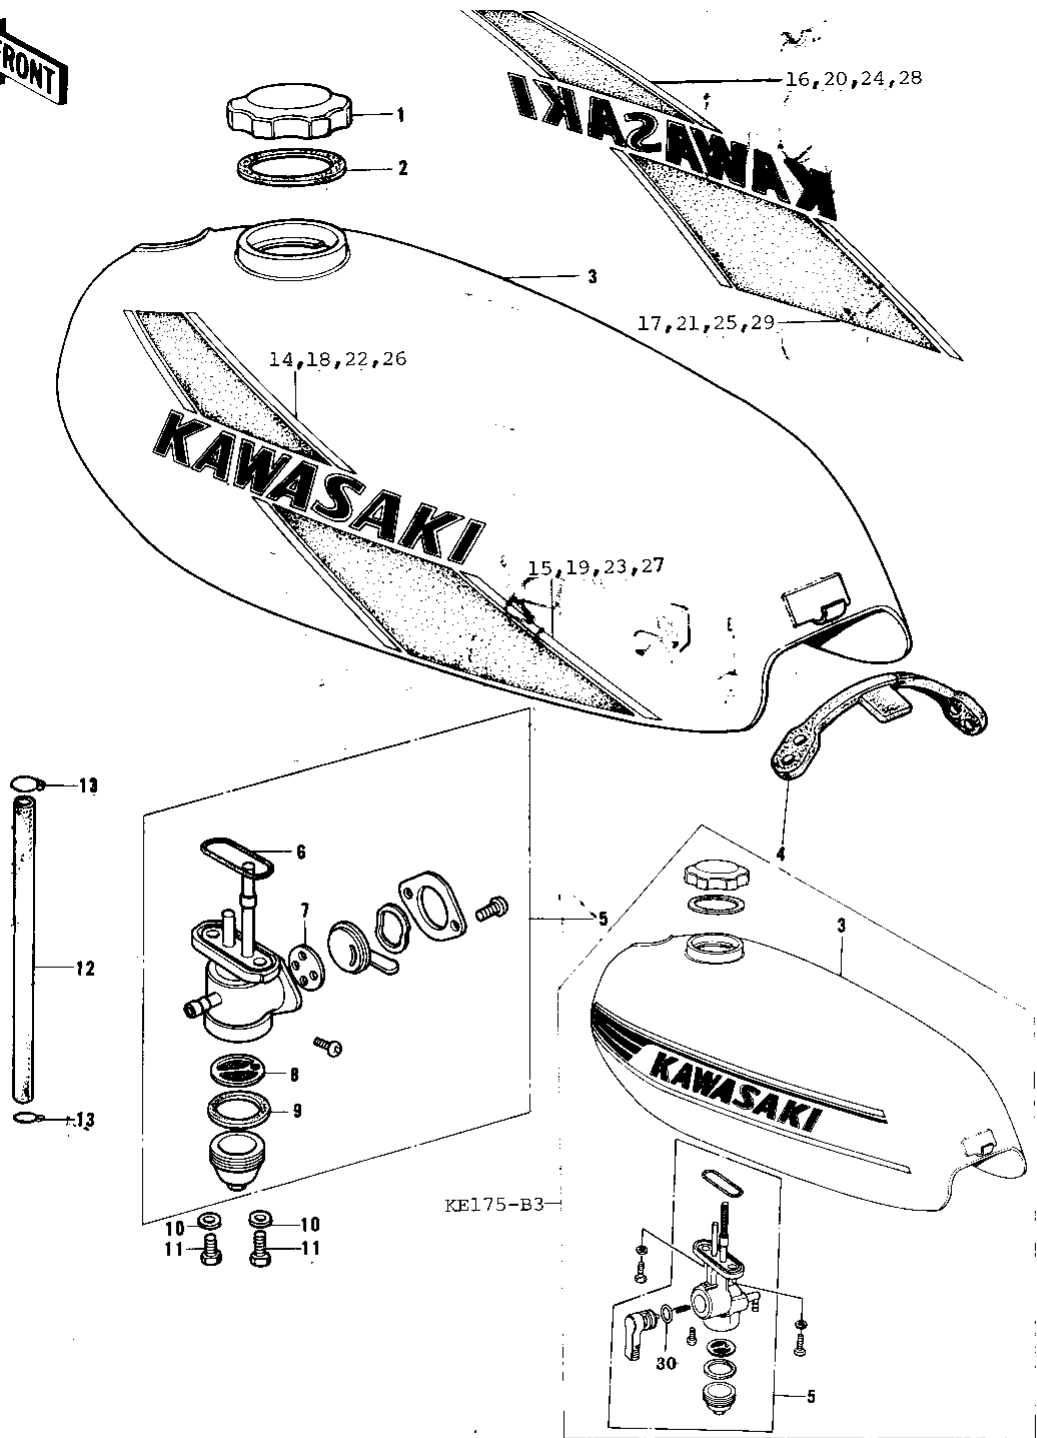

1978 KE175 PARTS DIAGRAM

FUEL TANK

FRONT

Ref. No
1
2
3
4
5
6
7
8
9
10
11
12
13
14-2
14
15
16
17
18
19
20
21
22
23
24
25
26
27
28
29
30

KE175-B3

1978 KE175 PARTS LIST

FUEL TANK

ITEM NAME	PART NUMBER	QUANTITY
CAP,FUEL TANK (Ref # 1)	51048-1013	
GASKET,FUEL TANK CAP (Ref # 2)	51059-011	
TANK-FUEL,C.GREEN (Ref # 3)	51001-101-3Z	
TANK-FUEL,C.ORANGE (Ref # 3)	51001-101-4A	
TANK-FUEL,PRUSSIAN BL (Ref # 3)	51001-101-4T	
TANK-FUEL,C.LIGHT RED (Ref # 3)	51001-101-4R	
TANK-FUEL,C.E.GREEN (Ref # 3)	51001-101-4U	
TANK-FUEL,C.C.BLUE (Ref # 3)	51001-101-A4	
BAND,FUEL TANK (Ref # 4)	92072-075	
TAP ASSY,FUEL (Ref # 5)	51023-1001	
TAP ASSY,FUEL (Ref # 5)	51023-1001	
"O" RING (Ref # 6)	51039-003	
GASKET-FUEL COCK LEV (Ref # 7)	92065-094	
STRAINER,FUEL (Ref # 8)	51038-008	
GASKET FUEL COCK CUP (Ref # 9)	51037-011	
WASHER-PLAIN (Ref # 10)	92022-183	
BOLT-HEX HEAD,6X16 (Ref # 11)	92001-114	
PIPE,FUEL (Ref # 12)	92059-108	
CLAMP FUEL PIPE (Ref # 13)	92037-010	
DECAL,L.H FL TK,UPP (Ref # 14)	56027-374-SP	
DECAL,L.H FL TK,LOW (Ref # 14)	56027-375-SP	
DECAL,R.H FL TK,UPP (Ref # 16)	56027-376-SP	
DECAL,R.H FL TK,LOW (Ref # 17)	56027-377-SP	
DECAL,L.H FL TK,UPP (Ref # 18)	56027-378-SP	
DECAL,L.H FL TK,LOW (Ref # 19)	56027-379-SP	
*** N.L.A.*** (Canada) (Ref # 20)	56027-380-SP	
DECAL,R.H FL TK,LOW (Ref # 21)	56027-381-SP	
DECAL,FUEL TANK,L.H.U (Ref # 22)	56029-058-SP	
DECAL,FUEL TANK,L.H.L (Ref # 23)	56029-059-SP	

1978 KE175 PARTS LIST

FUEL TANK

ITEM NAME	PART NUMBER	QUANTITY
DECAL,FUEL TANK,R.H.U (Ref # 24)	56029-060-SP	
DECAL,FUEL TANK,R.H.L (Ref # 25)	56029-061-SP	
DECAL,L.H FL TK,UPPER (Ref # 26)	56029-050-SP	
DECAL,L.H FL TK,LOWER (Ref # 27)	56029-051-SP	
DECAL,R.H FL TK,UPPER (Ref # 28)	56029-052-SP	
DECAL,R.H FL TK,LOWER (Ref # 29)	56029-053-SP	
"O" RING, 10MM (Ref # 30)	670B2010	