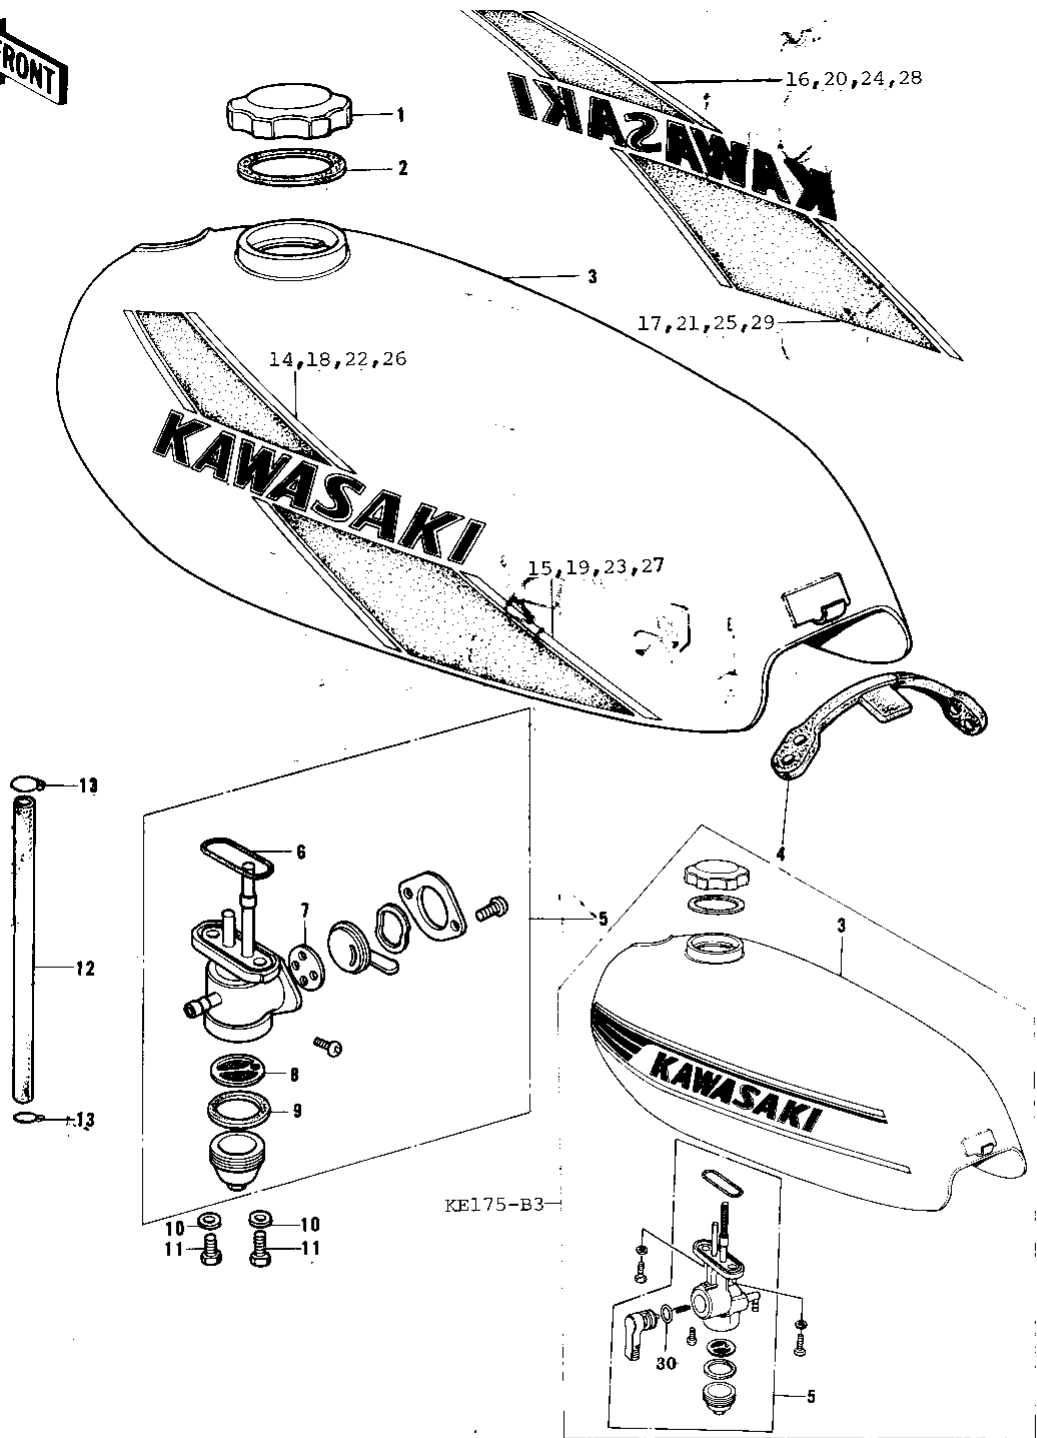

# 1978 KE175 PARTS DIAGRAM

## FUEL TANK

**FRONT**

Ref. No
1
2
3
4
5
6
7
8
9
10
11
12
13
14-2
14
15
16
17
18
19
20
21
22
23
24
25
26
27
28
29
30

KE175-B3

## FUEL TANK

ITEM NAME	PART NUMBER	QUANTITY
CAP,FUEL TANK (Ref # 1)	51048-1013	
GASKET,FUEL TANK CAP (Ref # 2)	51059-011	
TANK-FUEL,C.GREEN (Ref # 3)	51001-101-3Z	
TANK-FUEL,C.ORANGE (Ref # 3)	51001-101-4A	
TANK-FUEL,PRUSSIAN BL (Ref # 3)	51001-101-4T	
TANK-FUEL,C.LIGHT RED (Ref # 3)	51001-101-4R	
TANK-FUEL,C.E.GREEN (Ref # 3)	51001-101-4U	
TANK-FUEL,C.C.BLUE (Ref # 3)	51001-101-A4	
BAND,FUEL TANK (Ref # 4)	92072-075	
TAP ASSY,FUEL (Ref # 5)	51023-1001	
TAP ASSY,FUEL (Ref # 5)	51023-1001	
"O" RING (Ref # 6)	51039-003	
GASKET-FUEL COCK LEV (Ref # 7)	92065-094	
STRAINER,FUEL (Ref # 8)	51038-008	
GASKET FUEL COCK CUP (Ref # 9)	51037-011	
WASHER-PLAIN (Ref # 10)	92022-183	
BOLT-HEX HEAD,6X16 (Ref # 11)	92001-114	
PIPE,FUEL (Ref # 12)	92059-108	
CLAMP FUEL PIPE (Ref # 13)	92037-010	
DECAL,L.H FL TK,UPP (Ref # 14)	56027-374-SP	
DECAL,L.H FL TK,LOW (Ref # 14)	56027-375-SP	
DECAL,R.H FL TK,UPP (Ref # 16)	56027-376-SP	
DECAL,R.H FL TK,LOW (Ref # 17)	56027-377-SP	
DECAL,L.H FL TK,UPP (Ref # 18)	56027-378-SP	
DECAL,L.H FL TK,LOW (Ref # 19)	56027-379-SP	
*** N.L.A.*** (Canada) (Ref # 20)	56027-380-SP	
DECAL,R.H FL TK,LOW (Ref # 21)	56027-381-SP	
DECAL,FUEL TANK,L.H.U (Ref # 22)	56029-058-SP	
DECAL,FUEL TANK,L.H.L (Ref # 23)	56029-059-SP	

## FUEL TANK

ITEM NAME	PART NUMBER	QUANTITY
DECAL,FUEL TANK,R.H.U (Ref # 24)	56029-060-SP	
DECAL,FUEL TANK,R.H.L (Ref # 25)	56029-061-SP	
DECAL,L.H FL TK,UPPER (Ref # 26)	56029-050-SP	
DECAL,L.H FL TK,LOWER (Ref # 27)	56029-051-SP	
DECAL,R.H FL TK,UPPER (Ref # 28)	56029-052-SP	
DECAL,R.H FL TK,LOWER (Ref # 29)	56029-053-SP	
"O" RING, 10MM (Ref # 30)	670B2010	