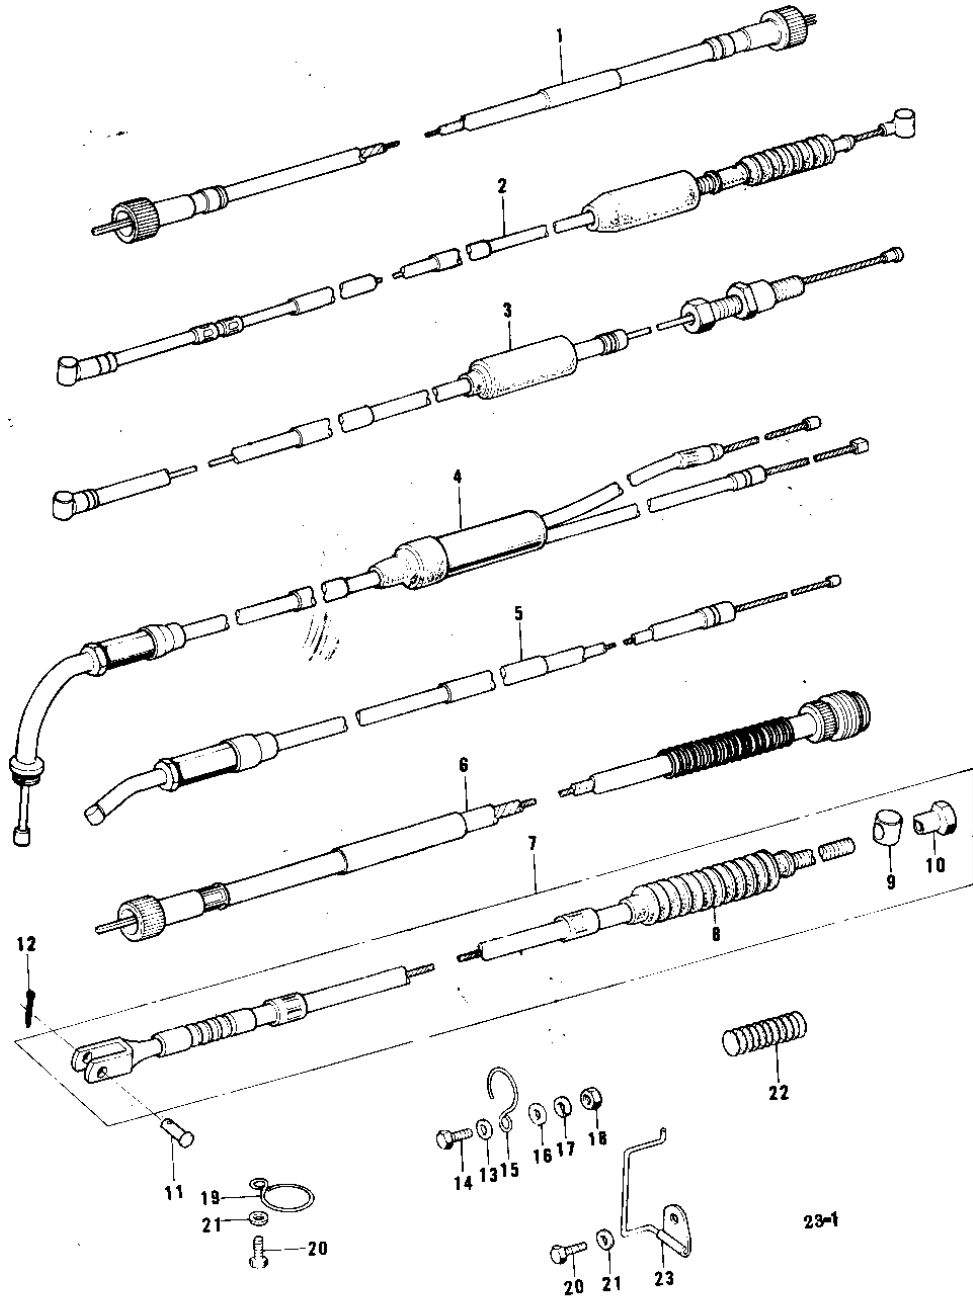

# 1978 KE175 PARTS DIAGRAM

## CABLES

# 1978 KE175 PARTS LIST

## CABLES

| ITEM NAME                        | PART NUMBER | QUANTITY |
|----------------------------------|-------------|----------|
| CABLE,SPEEDOMETER (Ref # 1)      | 54001-046   |          |
| CABLE,FRONT BRAKE (Ref # 2)      | 54005-077   |          |
| CABLE,CLUTCH (Ref # 3)           | 54011-072   |          |
| CABLE,CONTROL (Ref # 4)          | 54012-118   |          |
| CABLE,STARTER (Ref # 5)          | 54017-068   |          |
| CABLE,TACHOMETER (Ref # 6)       | 54018-020   |          |
| CABLE,REAR BRAKE (Ref # 7)       | 54022-028   |          |
| DUST COVER-BRKE CABLE (Ref # 8)  | 54009-007   |          |
| PIN BRAKE ROD (Ref # 9)          | 92043-053   |          |
| NUT-BRAKE CABLE ADJST (Ref # 10) | 92015-041   |          |
| PIN (Ref # 11)                   | 92043-125   |          |
| PIN COTTER 2.0X15 (Ref # 12)     | 550D2015    |          |
| WASHER PLAIN 6MM (Ref # 13)      | 410B0600    |          |
| BOLT-UPSET (Ref # 14)            | 112G0618    |          |
| CLAMP,CABLE (Ref # 15)           | 92037-092   |          |
| WASHER PLAIN 6MM (Ref # 16)      | 411B0600    |          |
| WASHER SPRING 6MM (Ref # 17)     | 461F0600    |          |
| NUT 6MM (Ref # 18)               | 311B0600    |          |
| CLAMP (Ref # 19)                 | 92037-083   |          |
| BOLT,6X10 (Ref # 20)             | 112G0610    |          |
| BOLT-UPSET,6X12 (Ref # 20)       | 112G0612    |          |
| WASHER 6.5X20X1.6T (Ref # 21)    | 92022-125   |          |
| SPRING,COIL (Ref # 22)           | 54025-004   |          |
| CLAMP,CABLE (Ref # 23)           | 92037-175   |          |
| CLAMP,CABLE (Ref # 23-1)         | 92037-175   |          |