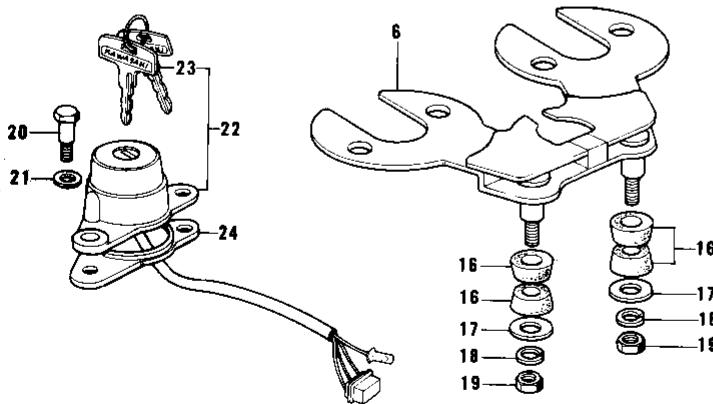

1976 KE175 PARTS DIAGRAM

METERS/IGNITION SWITCH

**Kawasaki**

Let the good times roll®

1976 KE175 PARTS LIST

METERS/IGNITION SWITCH

ITEM NAME	PART NUMBER	QUANTITY
SPEEDOMETER ASSY (Ref # 1)	25006-051	1
*** N.L.A.*** (Canada) (Ref # 1)	25006-059	1
COVER-SPEEDOMETER (Ref # 2)	25012-017	1
BULB 6V 1.5W (Ref # 3)	92069-024	2
SOCKET,SPEEDOMETER (Ref # 4)	25011-038	1
SHOCK DAMPER,METER (Ref # 5)	25019-018	1
BRACKET,METER (Ref # 6)	25008-034	1
DAMPER RUBBER,METER (Ref # 7)	25019-019	4
COLLAR,METER FITTING (Ref # 8)	25021-004	4
WASHER PL 5.2X18X1.2 (Ref # 9)	92022-285	4
WASHER SPRING 5MM (Ref # 10)	461F0500	4
NUT-CAP,5MM (Ref # 11)	322N0500	4
TACHOMETER ASSY (Ref # 12)	25027-010	1
COVER,TACHOMETER (Ref # 13)	25012-018	1
BULB-6V 3W (Ref # 14)	92069-053	3
DAMPER RUBBER,METER (Ref # 15)	25019-020	1
DAMPER RUBBER,METER (Ref # 16)	92075-248	4
WASHER 6.5X22X1.6T (Ref # 17)	92022-237	2
WASHER SPRING 6MM (Ref # 18)	461F0600	2
NUT 6MM (Ref # 19)	311B0600	2
BOLT-HEX HEAD,6MM (Ref # 20)	92007-026	2
WASHER PLAIN 8MM (Ref # 21)	410B0800	2
SWITCH,IGNITION (Ref # 22)	27005-077	1
KEY SET #431 (Ref # 23)	27008-054-31	1
KEY SET #432 (Ref # 23)	27008-054-32	1
KEY SET #433 (Ref # 23)	27008-054-33	1
KEY SET # 434 (Ref # 23)	27008-054-34	1
KEY SET #435 (Ref # 23)	27008-054-35	1
KEY SET #436 (Ref # 23)	27008-054-36	1