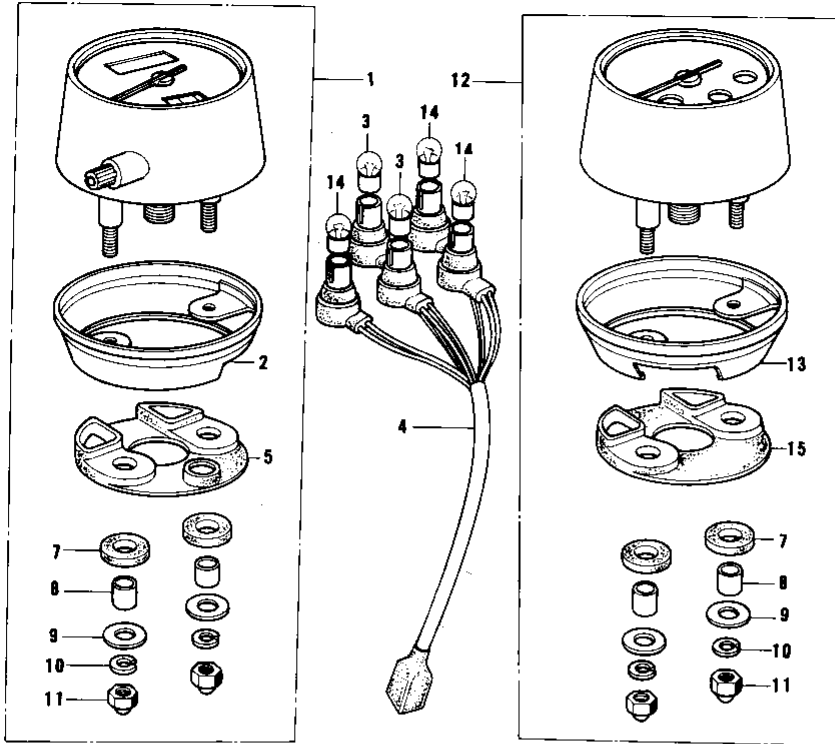

1976 KE175 PARTS DIAGRAM

METERS/IGNITION SWITCH

**Kawasaki**

Let the good times roll®

1976 KE175 PARTS LIST

METERS/IGNITION SWITCH

ITEM NAME	PART NUMBER	QUANTITY
SPEEDOMETER ASSY (Ref # 1)	25006-051	1
*** N.L.A.*** (Canada) (Ref # 1)	25006-059	1
COVER-SPEEDOMETER (Ref # 2)	25012-017	1
BULB 6V 1.5W (Ref # 3)	92069-024	2
SOCKET,SPEEDOMETER (Ref # 4)	25011-038	1
SHOCK DAMPER,METER (Ref # 5)	25019-018	1
BRACKET,METER (Ref # 6)	25008-034	1
DAMPER RUBBER,METER (Ref # 7)	25019-019	4
COLLAR,METER FITTING (Ref # 8)	25021-004	4
WASHER PL 5.2X18X1.2 (Ref # 9)	92022-285	4
WASHER SPRING 5MM (Ref # 10)	461F0500	4
NUT-CAP,5MM (Ref # 11)	322N0500	4
TACHOMETER ASSY (Ref # 12)	25027-010	1
COVER,TACHOMETER (Ref # 13)	25012-018	1
BULB-6V 3W (Ref # 14)	92069-053	3
DAMPER RUBBER,METER (Ref # 15)	25019-020	1
DAMPER RUBBER,METER (Ref # 16)	92075-248	4
WASHER 6.5X22X1.6T (Ref # 17)	92022-237	2
WASHER SPRING 6MM (Ref # 18)	461F0600	2
NUT 6MM (Ref # 19)	311B0600	2
BOLT-HEX HEAD,6MM (Ref # 20)	92007-026	2
WASHER PLAIN 8MM (Ref # 21)	410B0800	2
SWITCH,IGNITION (Ref # 22)	27005-077	1
KEY SET #431 (Ref # 23)	27008-054-31	1
KEY SET #432 (Ref # 23)	27008-054-32	1
KEY SET #433 (Ref # 23)	27008-054-33	1
KEY SET # 434 (Ref # 23)	27008-054-34	1
KEY SET #435 (Ref # 23)	27008-054-35	1
KEY SET #436 (Ref # 23)	27008-054-36	1