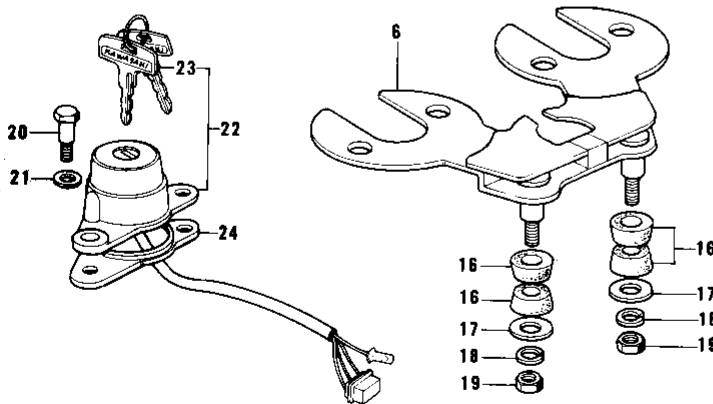

1978 KE175 PARTS DIAGRAM

METERS/IGNITION SWITCH

1978 KE175 PARTS LIST

METERS/IGNITION SWITCH

ITEM NAME	PART NUMBER	QUANTITY
SPEEDOMETER ASSY (Ref # 1)	25006-051	
*** N.L.A.*** (Canada) (Ref # 1)	25006-059	
COVER-SPEEDOMETER (Ref # 2)	25012-017	
BULB 6V 1.5W (Ref # 3)	92069-024	
SOCKET,SPEEDOMETER (Ref # 4)	25011-038	
SHOCK DAMPER,METER (Ref # 5)	25019-018	
BRACKET,METER (Ref # 6)	25008-034	
DAMPER RUBBER,METER (Ref # 7)	25019-019	
COLLAR,METER FITTING (Ref # 8)	25021-004	
WASHER PL 5.2X18X1.2 (Ref # 9)	92022-285	
WASHER SPRING 5MM (Ref # 10)	461F0500	
NUT-CAP,5MM (Ref # 11)	322N0500	
TACHOMETER ASSY (Ref # 12)	25027-010	
COVER,TACHOMETER (Ref # 13)	25012-018	
BULB-6V 3W (Ref # 14)	92069-053	
DAMPER RUBBER,METER (Ref # 15)	25019-020	
DAMPER RUBBER,METER (Ref # 16)	92075-248	
WASHER 6.5X22X1.6T (Ref # 17)	92022-237	
WASHER SPRING 6MM (Ref # 18)	461F0600	
NUT 6MM (Ref # 19)	311B0600	
BOLT-HEX HEAD,6MM (Ref # 20)	92007-026	
WASHER PLAIN 8MM (Ref # 21)	410B0800	
SWITCH,IGNITION (Ref # 22)	27005-077	
KEY SET #431 (Ref # 23)	27008-054-31	
KEY SET #432 (Ref # 23)	27008-054-32	
KEY SET #433 (Ref # 23)	27008-054-33	
KEY SET # 434 (Ref # 23)	27008-054-34	
KEY SET #435 (Ref # 23)	27008-054-35	
KEY SET #436 (Ref # 23)	27008-054-36	