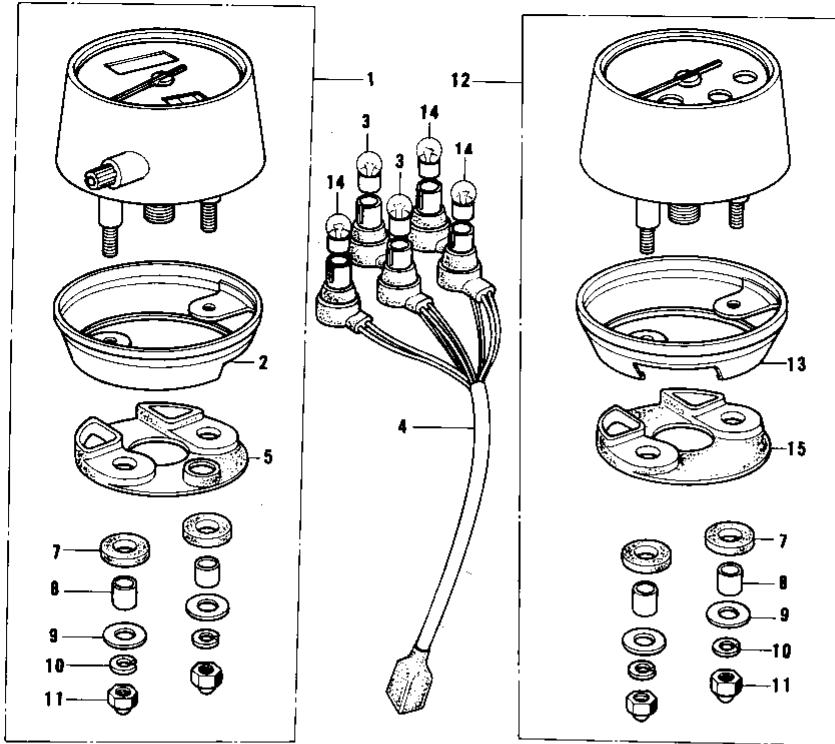

1978 KE175 PARTS DIAGRAM

METERS/IGNITION SWITCH

1978 KE175 PARTS LIST

METERS/IGNITION SWITCH

ITEM NAME	PART NUMBER	QUANTITY
SPEEDOMETER ASSY (Ref # 1)	25006-051	
*** N.L.A.*** (Canada) (Ref # 1)	25006-059	
COVER-SPEEDOMETER (Ref # 2)	25012-017	
BULB 6V 1.5W (Ref # 3)	92069-024	
SOCKET,SPEEDOMETER (Ref # 4)	25011-038	
SHOCK DAMPER,METER (Ref # 5)	25019-018	
BRACKET,METER (Ref # 6)	25008-034	
DAMPER RUBBER,METER (Ref # 7)	25019-019	
COLLAR,METER FITTING (Ref # 8)	25021-004	
WASHER PL 5.2X18X1.2 (Ref # 9)	92022-285	
WASHER SPRING 5MM (Ref # 10)	461F0500	
NUT-CAP,5MM (Ref # 11)	322N0500	
TACHOMETER ASSY (Ref # 12)	25027-010	
COVER,TACHOMETER (Ref # 13)	25012-018	
BULB-6V 3W (Ref # 14)	92069-053	
DAMPER RUBBER,METER (Ref # 15)	25019-020	
DAMPER RUBBER,METER (Ref # 16)	92075-248	
WASHER 6.5X22X1.6T (Ref # 17)	92022-237	
WASHER SPRING 6MM (Ref # 18)	461F0600	
NUT 6MM (Ref # 19)	311B0600	
BOLT-HEX HEAD,6MM (Ref # 20)	92007-026	
WASHER PLAIN 8MM (Ref # 21)	410B0800	
SWITCH,IGNITION (Ref # 22)	27005-077	
KEY SET #431 (Ref # 23)	27008-054-31	
KEY SET #432 (Ref # 23)	27008-054-32	
KEY SET #433 (Ref # 23)	27008-054-33	
KEY SET # 434 (Ref # 23)	27008-054-34	
KEY SET #435 (Ref # 23)	27008-054-35	
KEY SET #436 (Ref # 23)	27008-054-36	