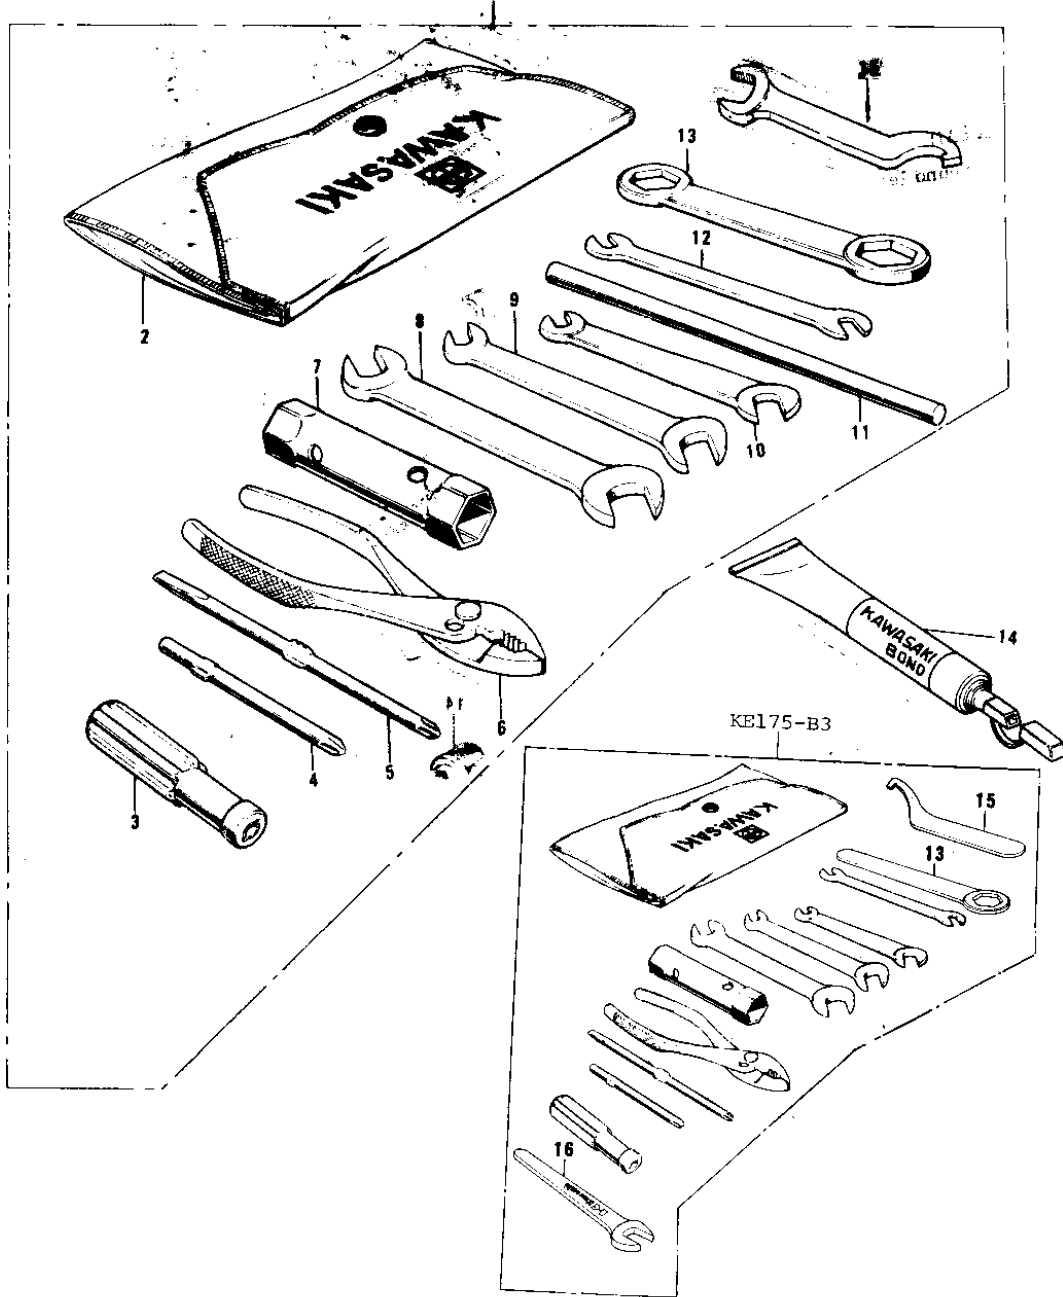

# 1976 KE175 PARTS DIAGRAM

# 1976 KE175 PARTS LIST

## OWNER TOOLS

ITEM NAME	PART NUMBER	QUANTITY
56007-048 (Canada) (Ref # 1)	56007-041	1
56007-1001 (Canada) (Ref # 1)	56007-059	1
TOOL KIT (Canada) (Ref # 1)	56007-1001	1
BAG,TOOL (Ref # 2)	56008-008	1
92106-1001 (Canada) (Ref # 3)	92106-002	1
SCREW DRIVER #3 PHLIP (Ref # 4)	92107-005	1
TOOL-DRIVER (Ref # 5)	92107-1052	1
92112-003 (Canada) (Ref # 6)	92112-005	1
WRENCH,BOX,17X21 (Ref # 7)	92110-012	1
TOOL-WRENCH,OPEN END, (Ref # 8)	92110-1153	1
WRENCH,OPEN END,12X13 (Ref # 9)	92126-002	1
WRENCH,OPEN,8X10 (Ref # 10)	92126-001	1
BAR,SPARK PLUG WRENCH (Ref # 11)	92111-005	1
TIGHTENER,SPOKE (Ref # 12)	92108-011	1
92110-1022 (Canada) (Ref # 13)	92108-009	1
92110-1150 (Canada) (Ref # 13)	92110-1003	1
LIQUID GASKET (Ref # 15)	92104-002	10
WRENCH,HOOK,19M/M (Ref # 15)	92126-013	1
BRG,ROLLER,4T-30305 (Ref # 15)	92116-1006	1
WRENCH,OPEN END,19M/M (Ref # 16)	92110-1004	1