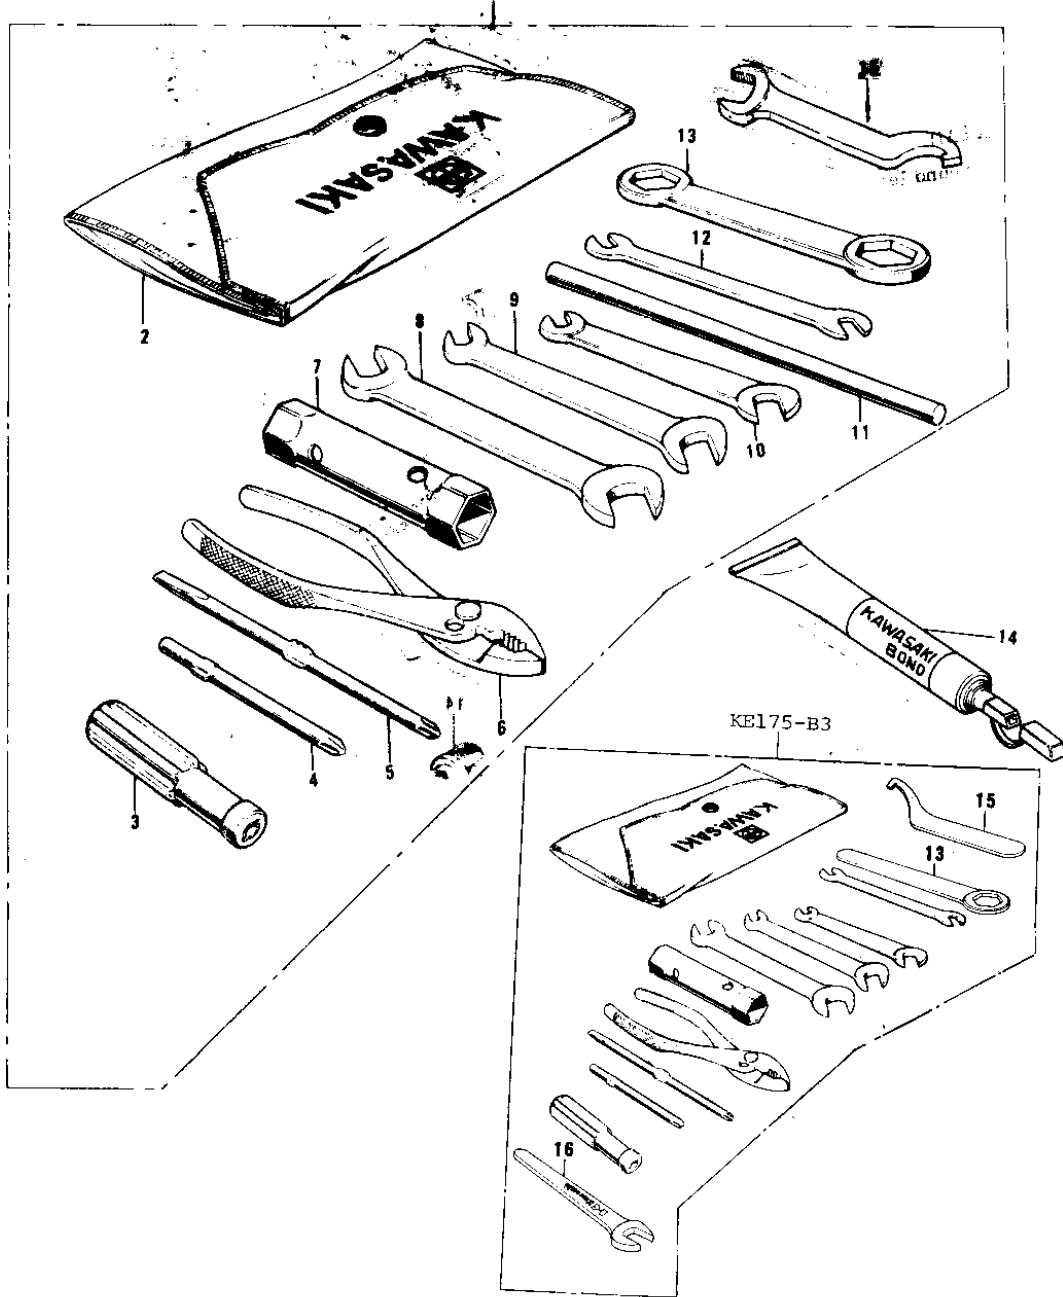

# 1978 KE175 PARTS DIAGRAM

# 1978 KE175 PARTS LIST

## OWNER TOOLS

ITEM NAME	PART NUMBER	QUANTITY
56007-048 (Canada) (Ref # 1)	56007-041	
56007-1001 (Canada) (Ref # 1)	56007-059	
TOOL KIT (Canada) (Ref # 1)	56007-1001	
BAG,TOOL (Ref # 2)	56008-008	
92106-1001 (Canada) (Ref # 3)	92106-002	
SCREW DRIVER #3 PHLIP (Ref # 4)	92107-005	
TOOL-DRIVER (Ref # 5)	92107-1052	
92112-003 (Canada) (Ref # 6)	92112-005	
WRENCH,BOX,17X21 (Ref # 7)	92110-012	
TOOL-WRENCH,OPEN END, (Ref # 8)	92110-1153	
WRENCH,OPEN END,12X13 (Ref # 9)	92126-002	
WRENCH,OPEN,8X10 (Ref # 10)	92126-001	
BAR,SPARK PLUG WRENCH (Ref # 11)	92111-005	
TIGHTENER,SPOKE (Ref # 12)	92108-011	
92110-1022 (Canada) (Ref # 13)	92108-009	
92110-1150 (Canada) (Ref # 13)	92110-1003	
LIQUID GASKET (Ref # 15)	92104-002	
WRENCH,HOOK,19M/M (Ref # 15)	92126-013	
BRG,ROLLER,4T-30305 (Ref # 15)	92116-1006	
WRENCH,OPEN END,19M/M (Ref # 16)	92110-1004	