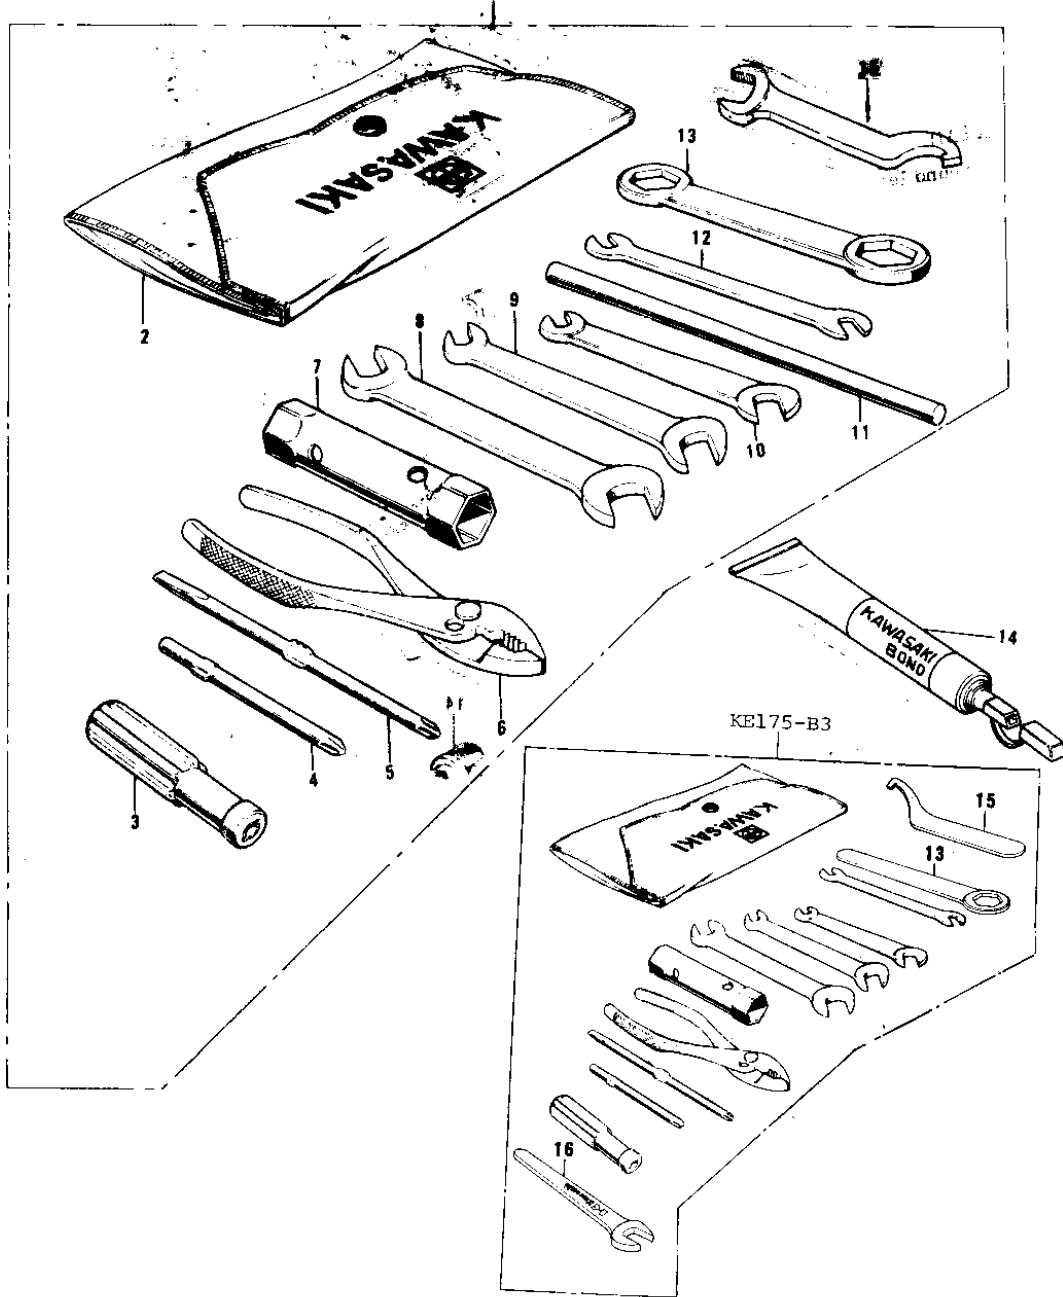

# 1978 KE175 PARTS DIAGRAM

## 1978 KE175 PARTS LIST

### OWNER TOOLS

ITEM NAME	PART NUMBER	QUANTITY
56007-048 (Canada) (Ref # 1)	56007-041	
56007-1001 (Canada) (Ref # 1)	56007-059	
TOOL KIT (Canada) (Ref # 1)	56007-1001	
BAG,TOOL (Ref # 2)	56008-008	
92106-1001 (Canada) (Ref # 3)	92106-002	
SCREW DRIVER #3 PHLIP (Ref # 4)	92107-005	
TOOL-DRIVER (Ref # 5)	92107-1052	
92112-003 (Canada) (Ref # 6)	92112-005	
WRENCH,BOX,17X21 (Ref # 7)	92110-012	
TOOL-WRENCH,OPEN END, (Ref # 8)	92110-1153	
WRENCH,OPEN END,12X13 (Ref # 9)	92126-002	
WRENCH,OPEN,8X10 (Ref # 10)	92126-001	
BAR,SPARK PLUG WRENCH (Ref # 11)	92111-005	
TIGHTENER,SPOKE (Ref # 12)	92108-011	
92110-1022 (Canada) (Ref # 13)	92108-009	
92110-1150 (Canada) (Ref # 13)	92110-1003	
LIQUID GASKET (Ref # 15)	92104-002	
WRENCH,HOOK,19M/M (Ref # 15)	92126-013	
BRG,ROLLER,4T-30305 (Ref # 15)	92116-1006	
WRENCH,OPEN END,19M/M (Ref # 16)	92110-1004	