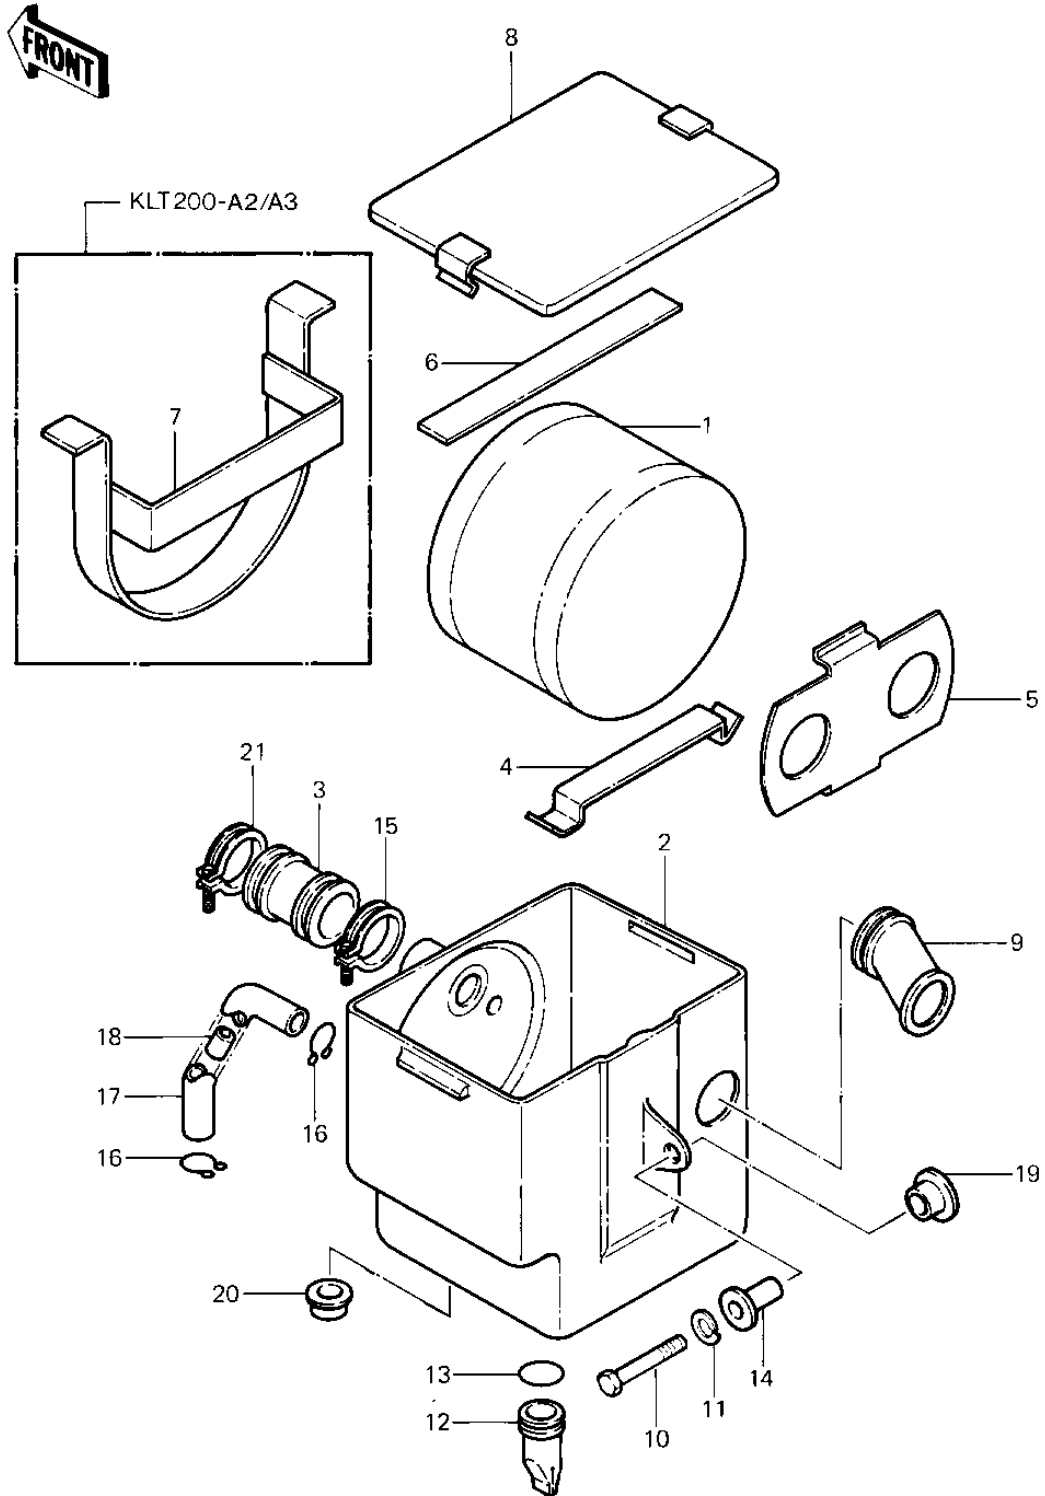

1981 KLT200 PARTS DIAGRAM

AIR CLEANER ('81-'82 KLT200-A1/A2/A3)

1981 KLT200 PARTS LIST

AIR CLEANER ('81-'82 KLT200-A1/A2/A3)

ITEM NAME	PART NUMBER	QUANTITY
AIR FILTER (Ref # 1)	11010-4003	1
CASE,AIR FILTER (Ref # 2)	11011-4003	1
PIPE,INLET (Ref # 3)	11015-065	1
HOLDER,AIR BOX (Ref # 4)	13091-4005	1
HOLDER (Ref # 5)	13091-4004	1
PLATE,AIR BOX (Ref # 6)	32021-4029	1
COVER (Ref # 8)	14025-4006	1
DUCT,AIR FILTER (Ref # 9)	14073-1013	1
BOLT 6X22 (Ref # 10)	112B0622	1
WASHER SPRING 6MM (Ref # 11)	461F0600	1
BOOT (Ref # 12)	49006-1012	1
"O" RING,20MM (Ref # 13)	670B2020	1
COLLAR (Ref # 14)	92027-194	1
CLAMP,MUFFLER (Ref # 15)	92037-177	1
CLAMP,BREATHER TUBE (Ref # 16)	92037-213	2
TUBE,BREATHER (Ref # 17)	92059-1154	1
BREATHER VALVE (Ref # 18)	92062-1002	1
DAMPER RUBBER (Ref # 19)	92075-112	1
DAMPER RUBBER,SIG LM (Ref # 20)	92075-158	1
CLAMP,MUFFLER (Ref # 21)	92037-177	1