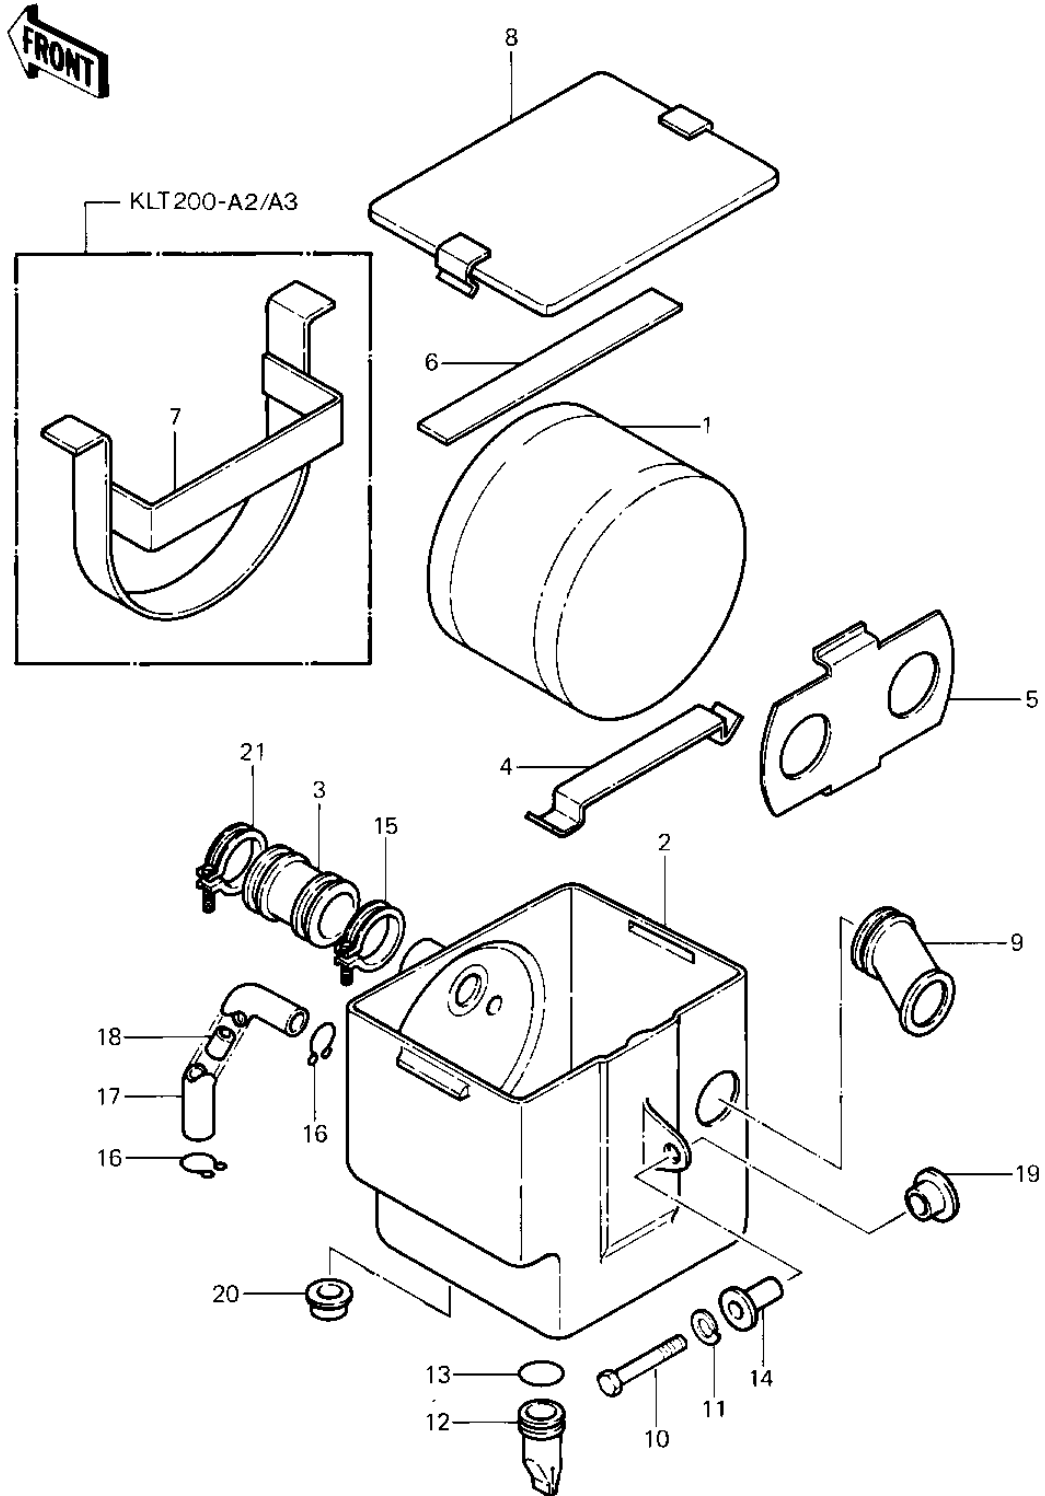

1981 KLT200 PARTS DIAGRAM

AIR CLEANER ('81-'82 KLT200-A1/A2/A3)

1981 KLT200 PARTS LIST

AIR CLEANER ('81-'82 KLT200-A1/A2/A3)

ITEM NAME	PART NUMBER	QUANTITY
AIR FILTER (Ref # 1)	11010-4003	1
CASE,AIR FILTER (Ref # 2)	11011-4003	1
PIPE,INLET (Ref # 3)	11015-065	1
HOLDER,AIR BOX (Ref # 4)	13091-4005	1
HOLDER (Ref # 5)	13091-4004	1
PLATE,AIR BOX (Ref # 6)	32021-4029	1
HOLDER,AIR FILTER (Ref # 7)	13091-4010	1
COVER (Ref # 8)	14025-4006	1
DUCT,AIR FILTER (Ref # 9)	14073-1013	1
BOLT 6X22 (Ref # 10)	112B0622	1
WASHER SPRING 6MM (Ref # 11)	461F0600	1
BOOT (Ref # 12)	49006-1012	1
"O" RING,20MM (Ref # 13)	670B2020	1
COLLAR (Ref # 14)	92027-194	1
CLAMP,MUFFLER (Ref # 15)	92037-177	1
CLAMP,BREATHER TUBE (Ref # 16)	92037-213	2
TUBE,BREATHER (Ref # 17)	92059-1154	1
BREATHER VALVE (Ref # 18)	92062-1002	1
DAMPER RUBBER (Ref # 19)	92075-112	1
DAMPER RUBBER,SIG LM (Ref # 20)	92075-158	1
CLAMP,MUFFLER (Ref # 21)	92037-177	1