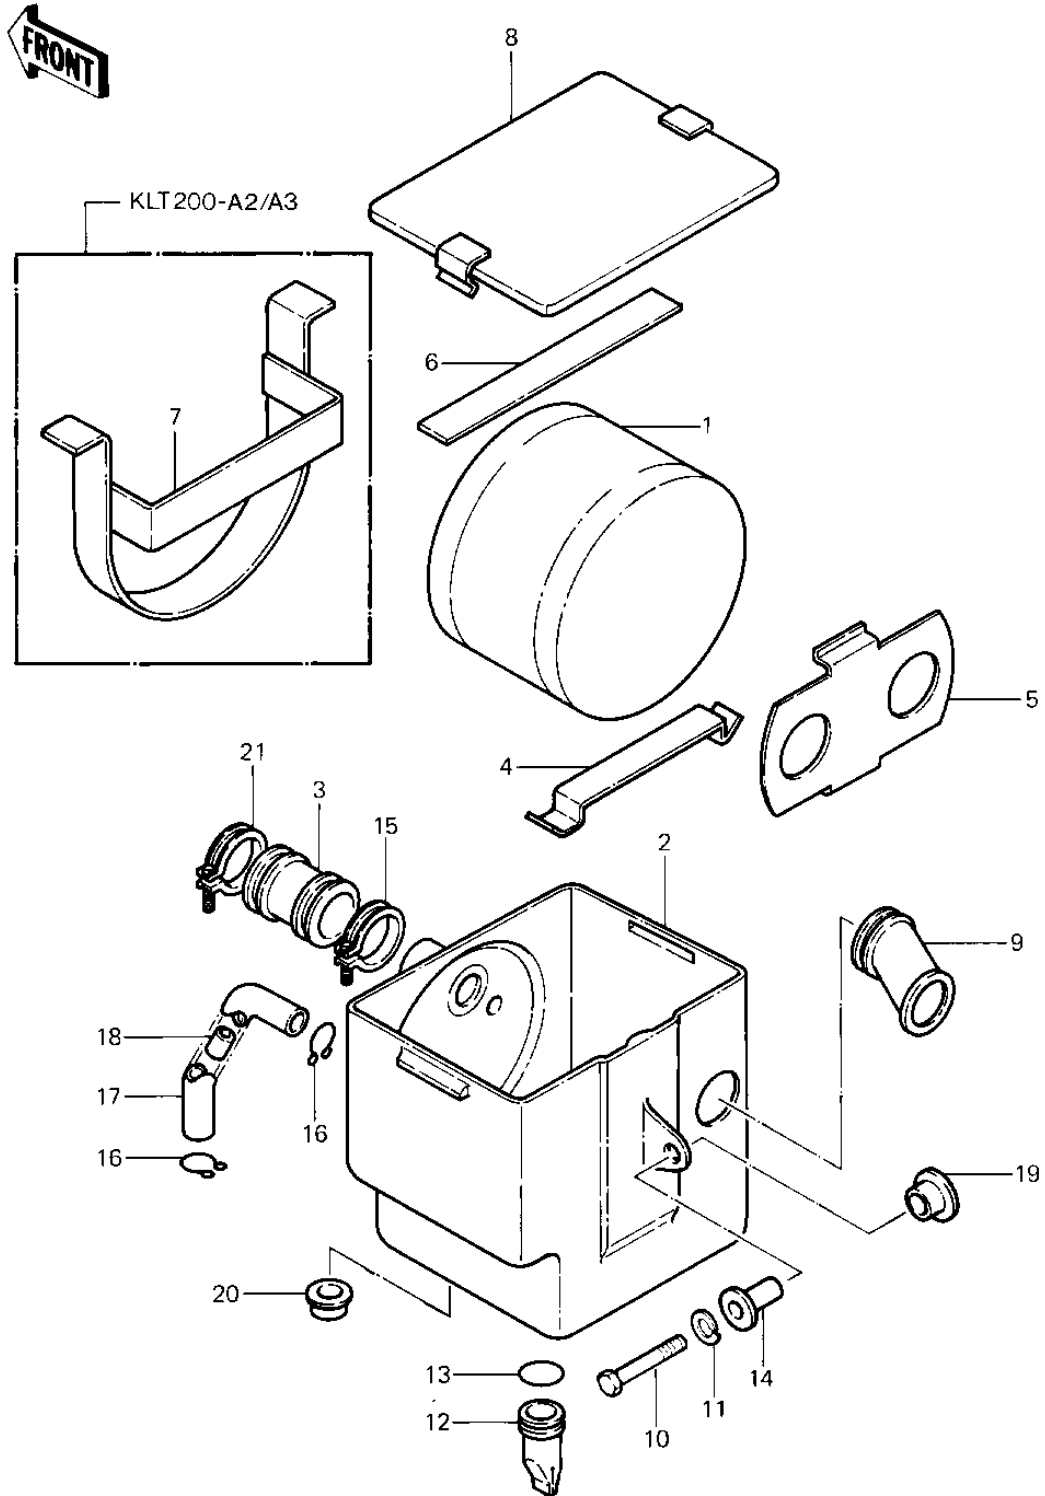

# 1981 KLT200 PARTS DIAGRAM

AIR CLEANER ('81-'82 KLT200-A1/A2/A3)

# 1981 KLT200 PARTS LIST

AIR CLEANER ('81-'82 KLT200-A1/A2/A3)

ITEM NAME	PART NUMBER	QUANTITY
AIR FILTER (Ref # 1)	11010-4003	1
CASE,AIR FILTER (Ref # 2)	11011-4003	1
PIPE,INLET (Ref # 3)	11015-065	1
HOLDER,AIR BOX (Ref # 4)	13091-4005	1
HOLDER (Ref # 5)	13091-4004	1
PLATE,AIR BOX (Ref # 6)	32021-4029	1
HOLDER,AIR FILTER (Ref # 7)	13091-4010	1
COVER (Ref # 8)	14025-4006	1
DUCT,AIR FILTER (Ref # 9)	14073-1013	1
BOLT 6X22 (Ref # 10)	112B0622	1
WASHER SPRING 6MM (Ref # 11)	461F0600	1
BOOT (Ref # 12)	49006-1012	1
"O" RING,20MM (Ref # 13)	670B2020	1
COLLAR (Ref # 14)	92027-194	1
CLAMP,MUFFLER (Ref # 15)	92037-177	1
CLAMP,BREATHER TUBE (Ref # 16)	92037-213	2
TUBE,BREATHER (Ref # 17)	92059-1154	1
BREATHER VALVE (Ref # 18)	92062-1002	1
DAMPER RUBBER (Ref # 19)	92075-112	1
DAMPER RUBBER,SIG LM (Ref # 20)	92075-158	1
CLAMP,MUFFLER (Ref # 21)	92037-177	1